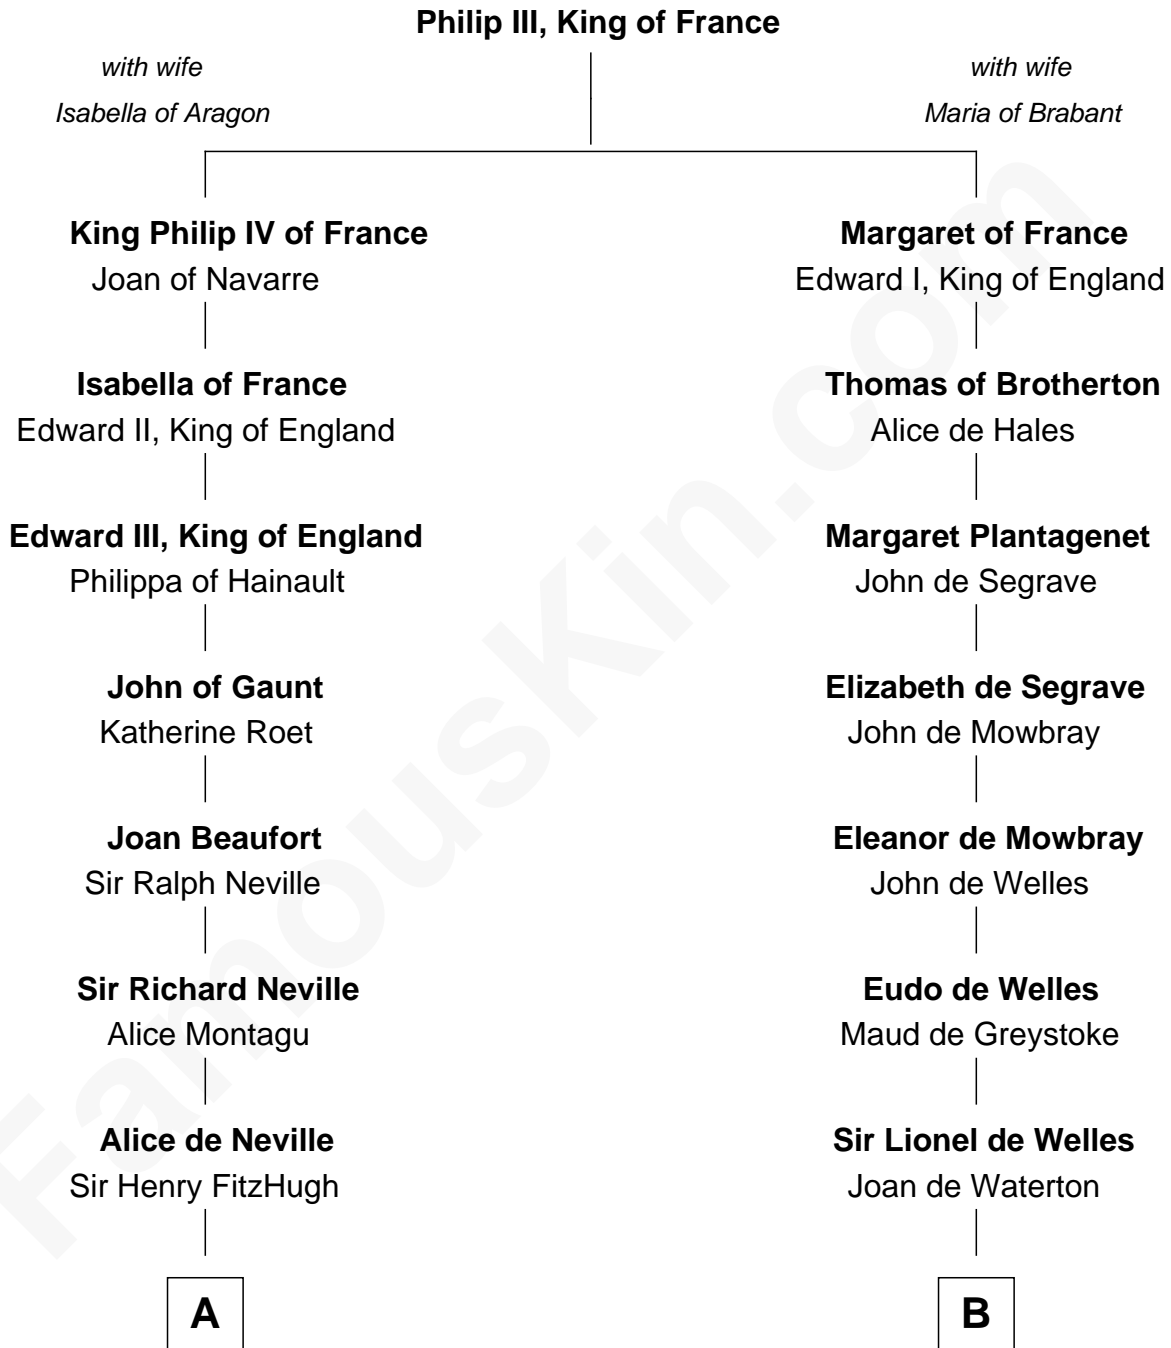

FamousKin.com Relationship Chart of

Catherine Parr

6th Wife of King Henry VIII

9th cousin 12 times removed of

Robert Frost

Poet and Playwright

C

William Frost

Sarah Holt

Samuel Abbott Frost

Mary Blunt

William Prescott Frost

Judith Colcord

William Prescott Frost

Isabella Moodie

Robert Frost