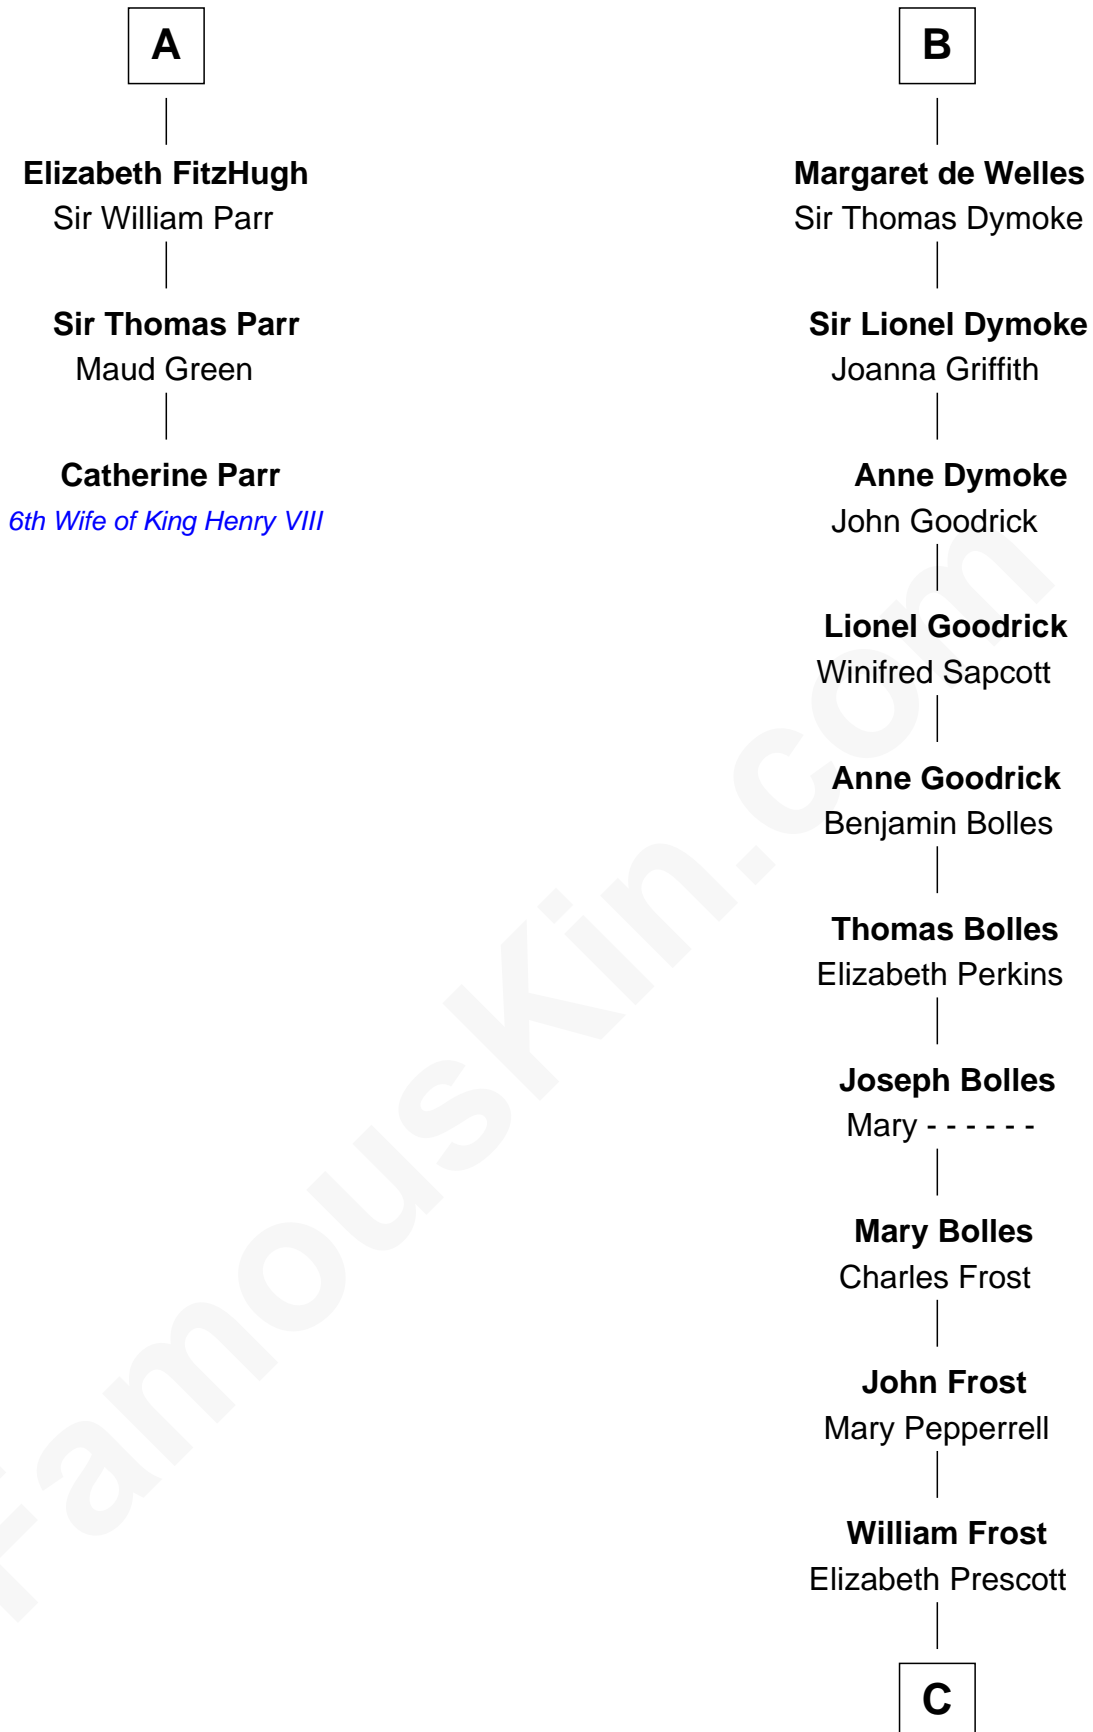

FamousKin.com Relationship Chart of

Catherine Parr

6th Wife of King Henry VIII

9th cousin 12 times removed of

Robert Frost

Poet and Playwright

C

William Frost

Sarah Holt

Samuel Abbott Frost

Mary Blunt

William Prescott Frost

Judith Colcord

William Prescott Frost

Isabella Moodie

Robert Frost