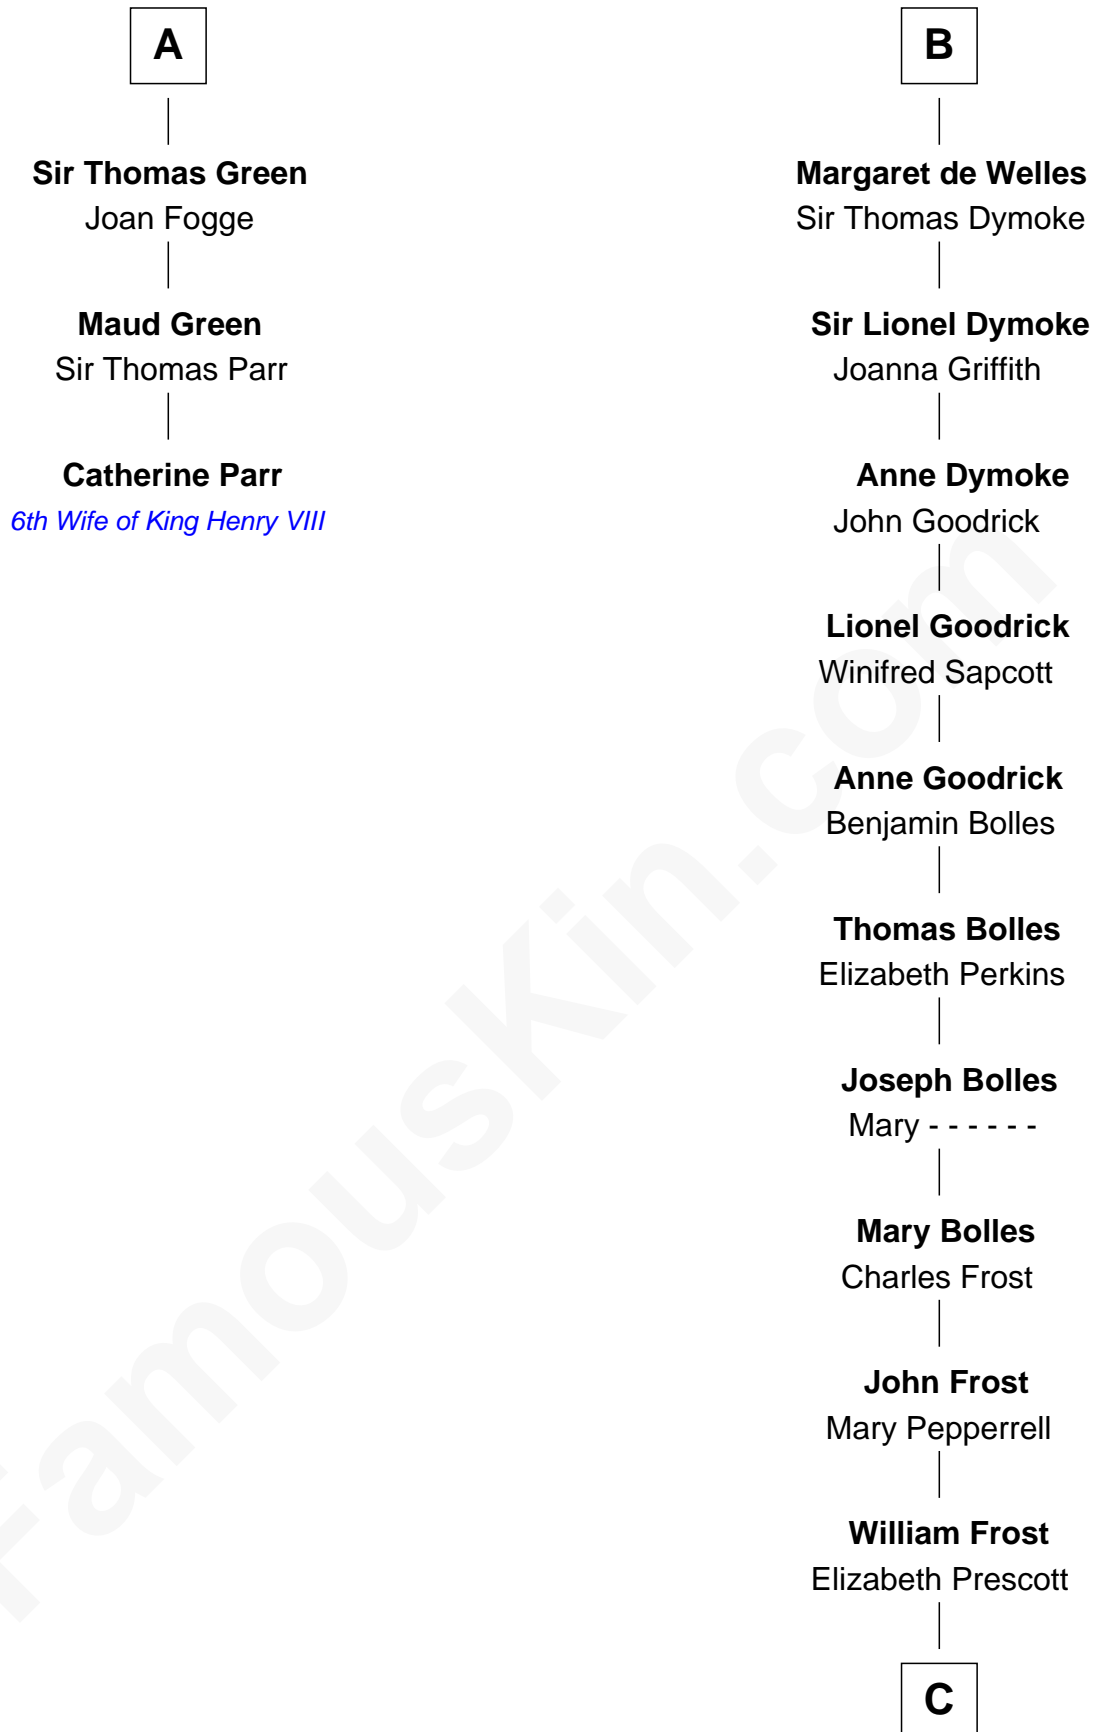

FamousKin.com Relationship Chart of

Catherine Parr

6th Wife of King Henry VIII

9th cousin 12 times removed of

Robert Frost

Poet and Playwright

C

|
William Frost

Sarah Holt

|
Samuel Abbott Frost

Mary Blunt

|
William Prescott Frost

Judith Colcord

|
William Prescott Frost

Isabella Moodie

|
Robert Frost