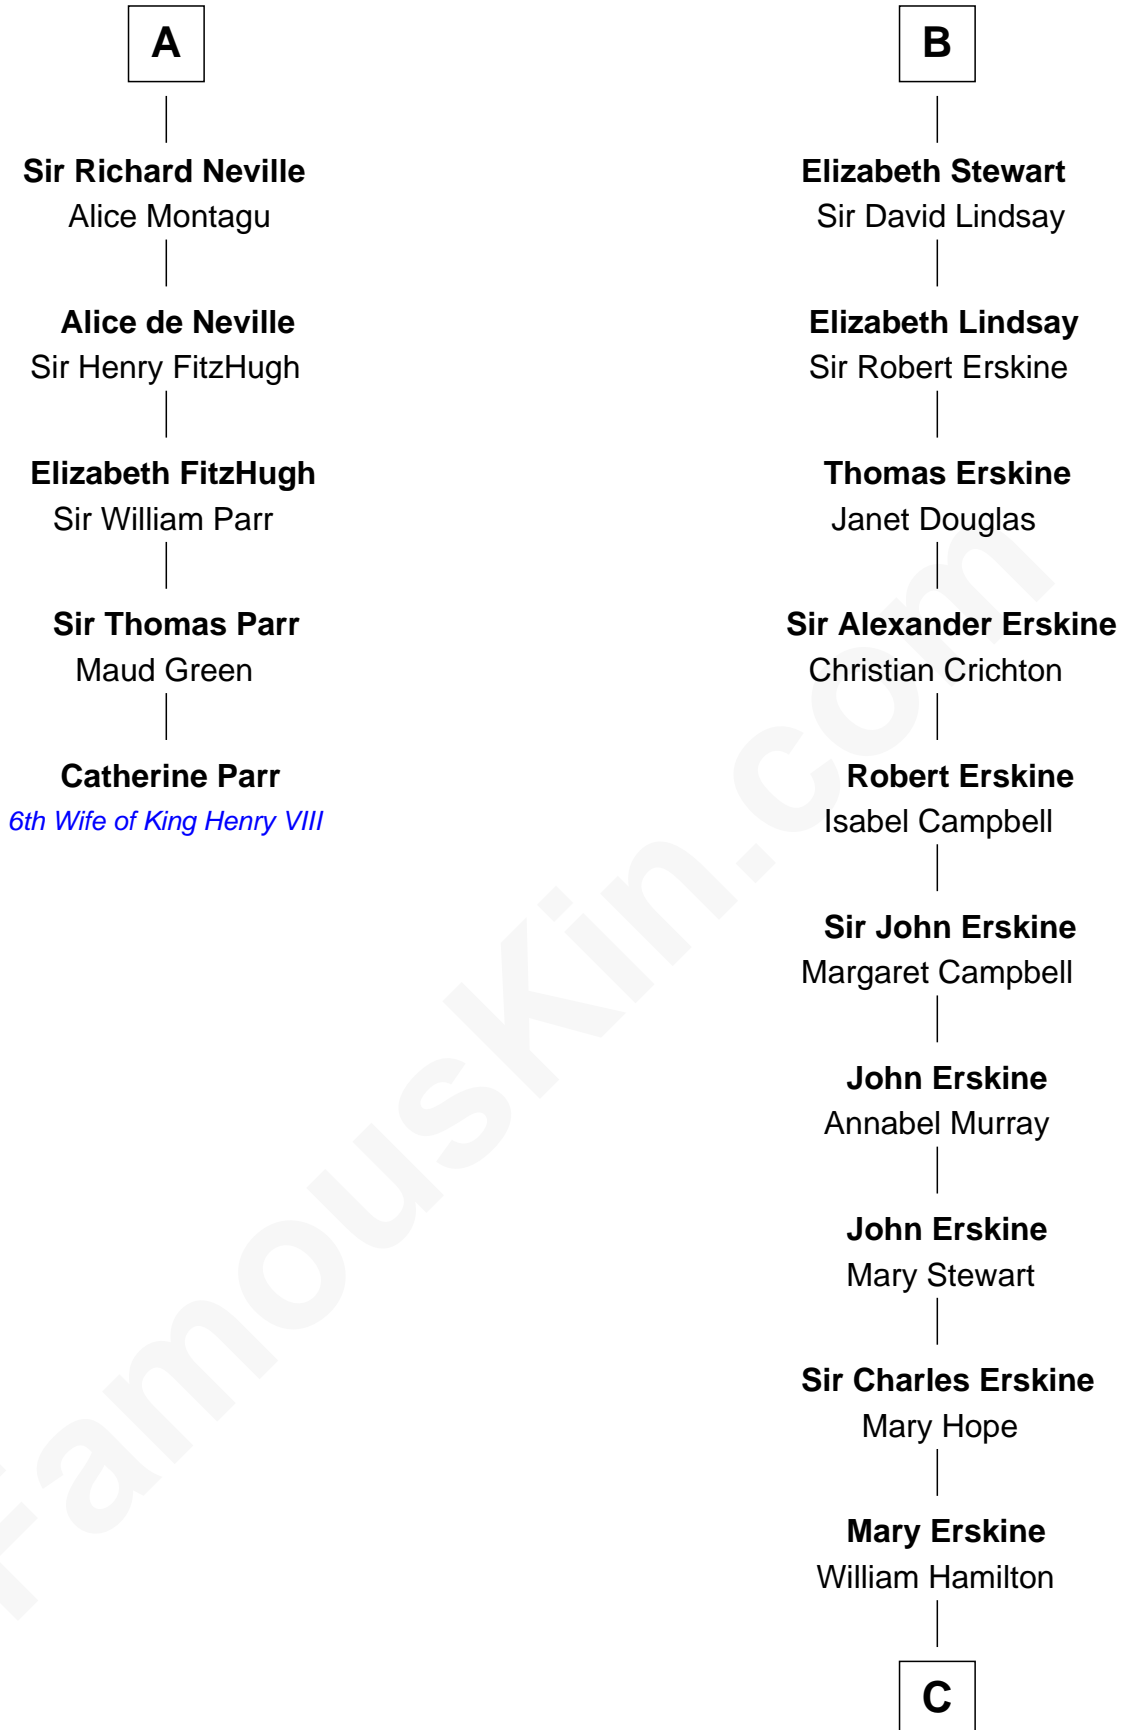

FamousKin.com Relationship Chart of

Catherine Parr

6th Wife of King Henry VIII

11th cousin 7 times removed of

Major John Pitcairn

British Commander at Battle of Lexington

C

—
Katherine Hamilton