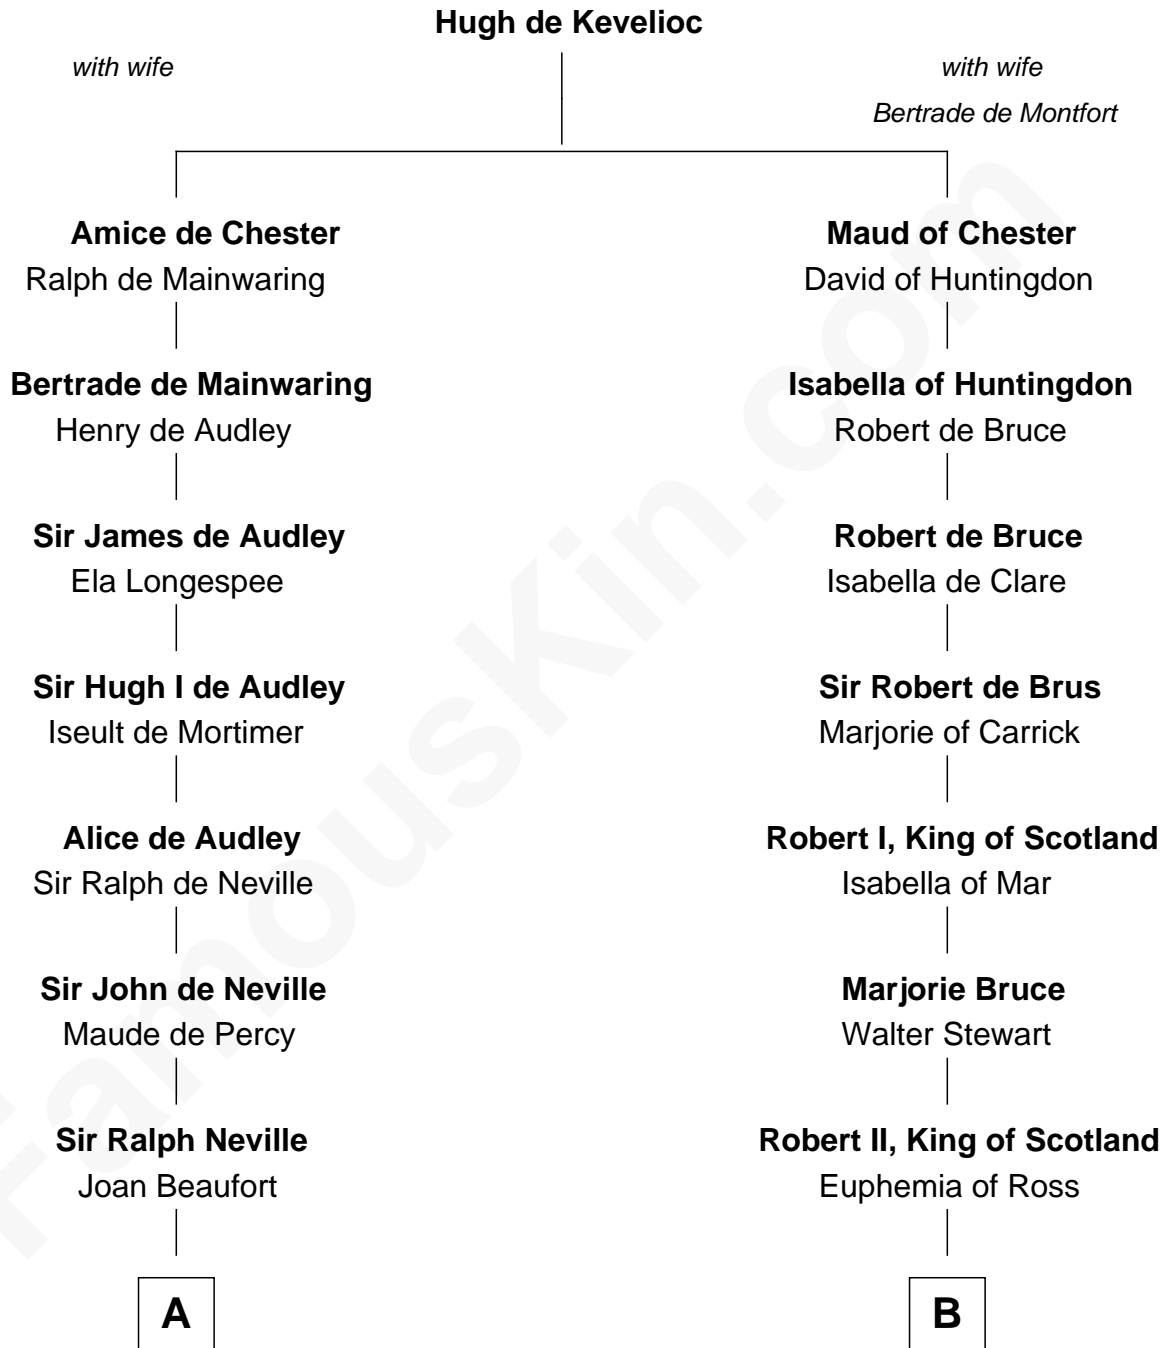

FamousKin.com Relationship Chart of

Catherine Parr

6th Wife of King Henry VIII

11th cousin 7 times removed of

Major John Pitcairn

British Commander at Battle of Lexington

C

—
Katherine Hamilton

Rev. David Pitcairn

—
Major John Pitcairn

British Commander at Lexington

FamousKin.com