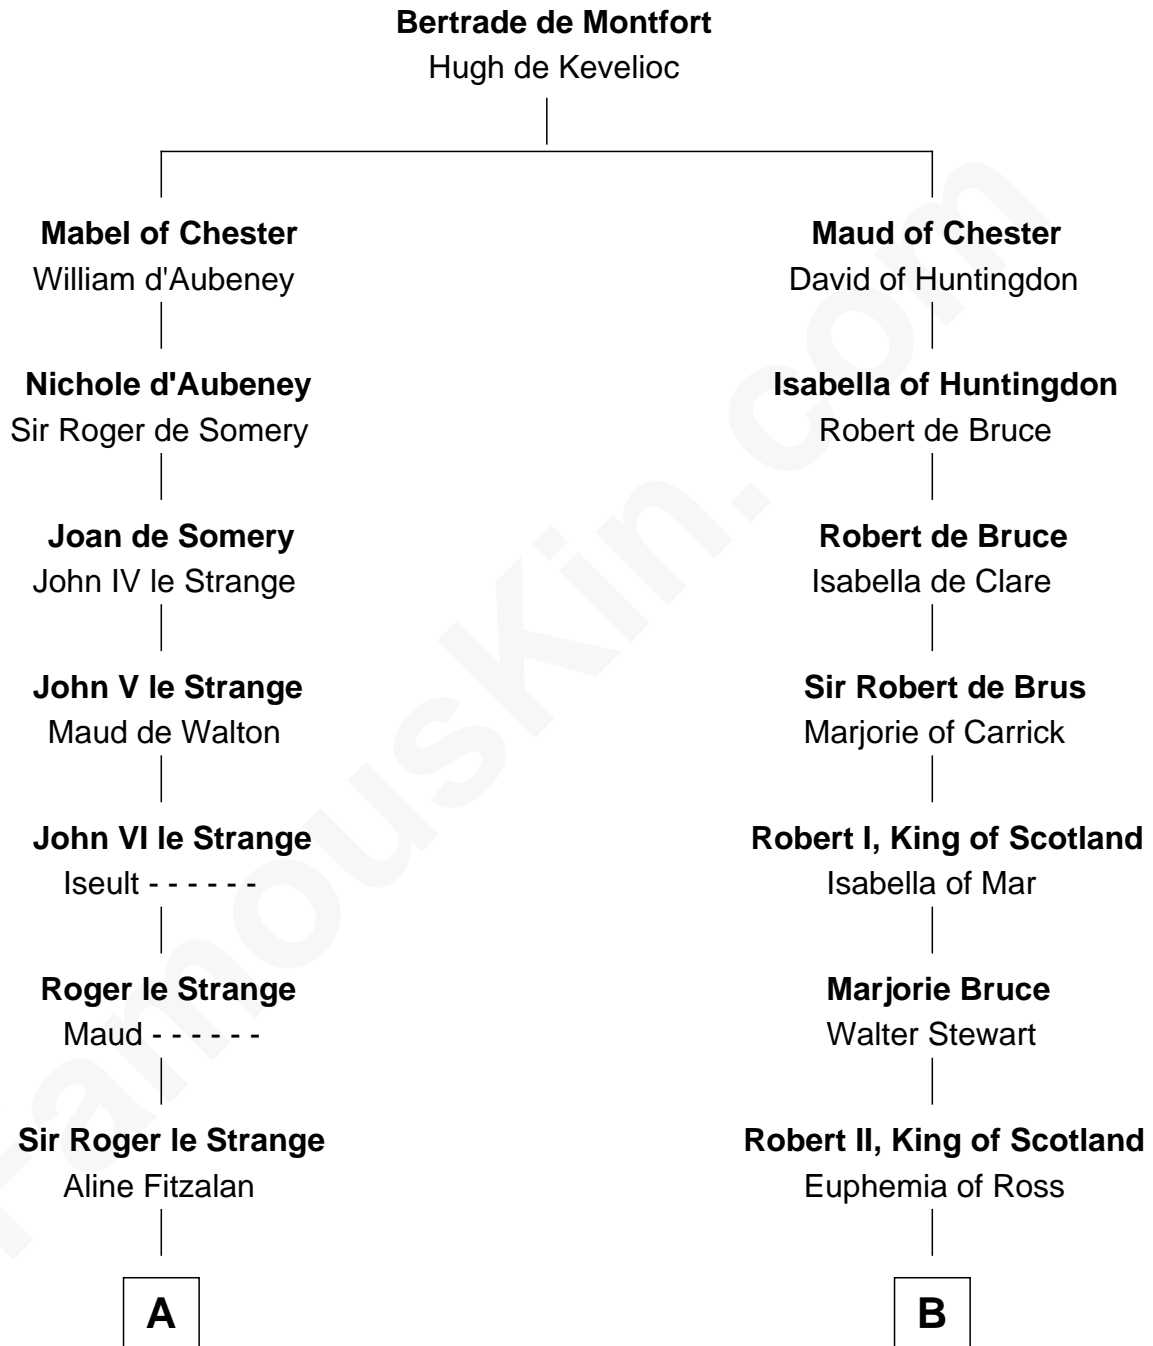

# FamousKin.com Relationship Chart of

**Catherine Parr**

*6th Wife of King Henry VIII*

12th cousin 6 times removed of

**Major John Pitcairn**

*British Commander at Battle of Lexington*

**C**

|  
**Katherine Hamilton**

Rev. David Pitcairn

|  
**Major John Pitcairn**

*British Commander at Lexington*

FamousKin.com