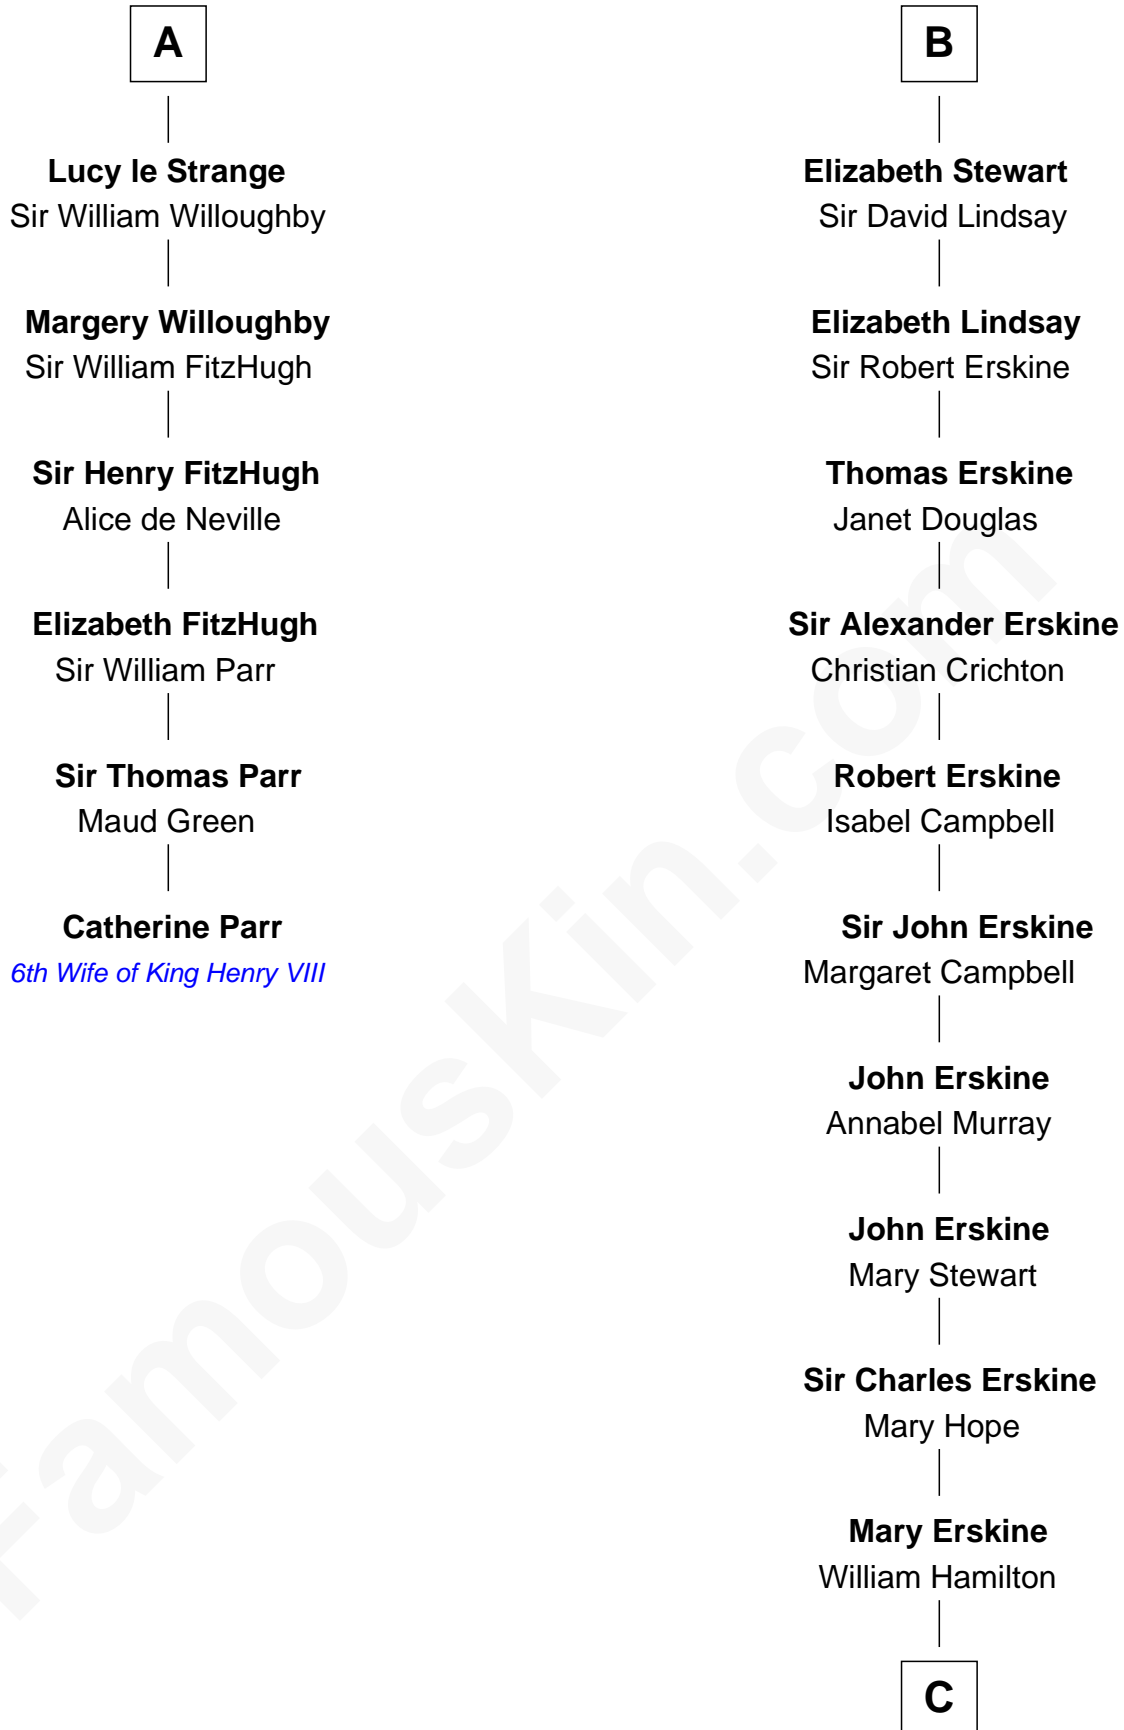

# FamousKin.com Relationship Chart of

**Catherine Parr**

*6th Wife of King Henry VIII*

12th cousin 6 times removed of

**Major John Pitcairn**

*British Commander at Battle of Lexington*

**C**

|  
**Katherine Hamilton**

Rev. David Pitcairn

|  
**Major John Pitcairn**

*British Commander at Lexington*

FamousKin.com