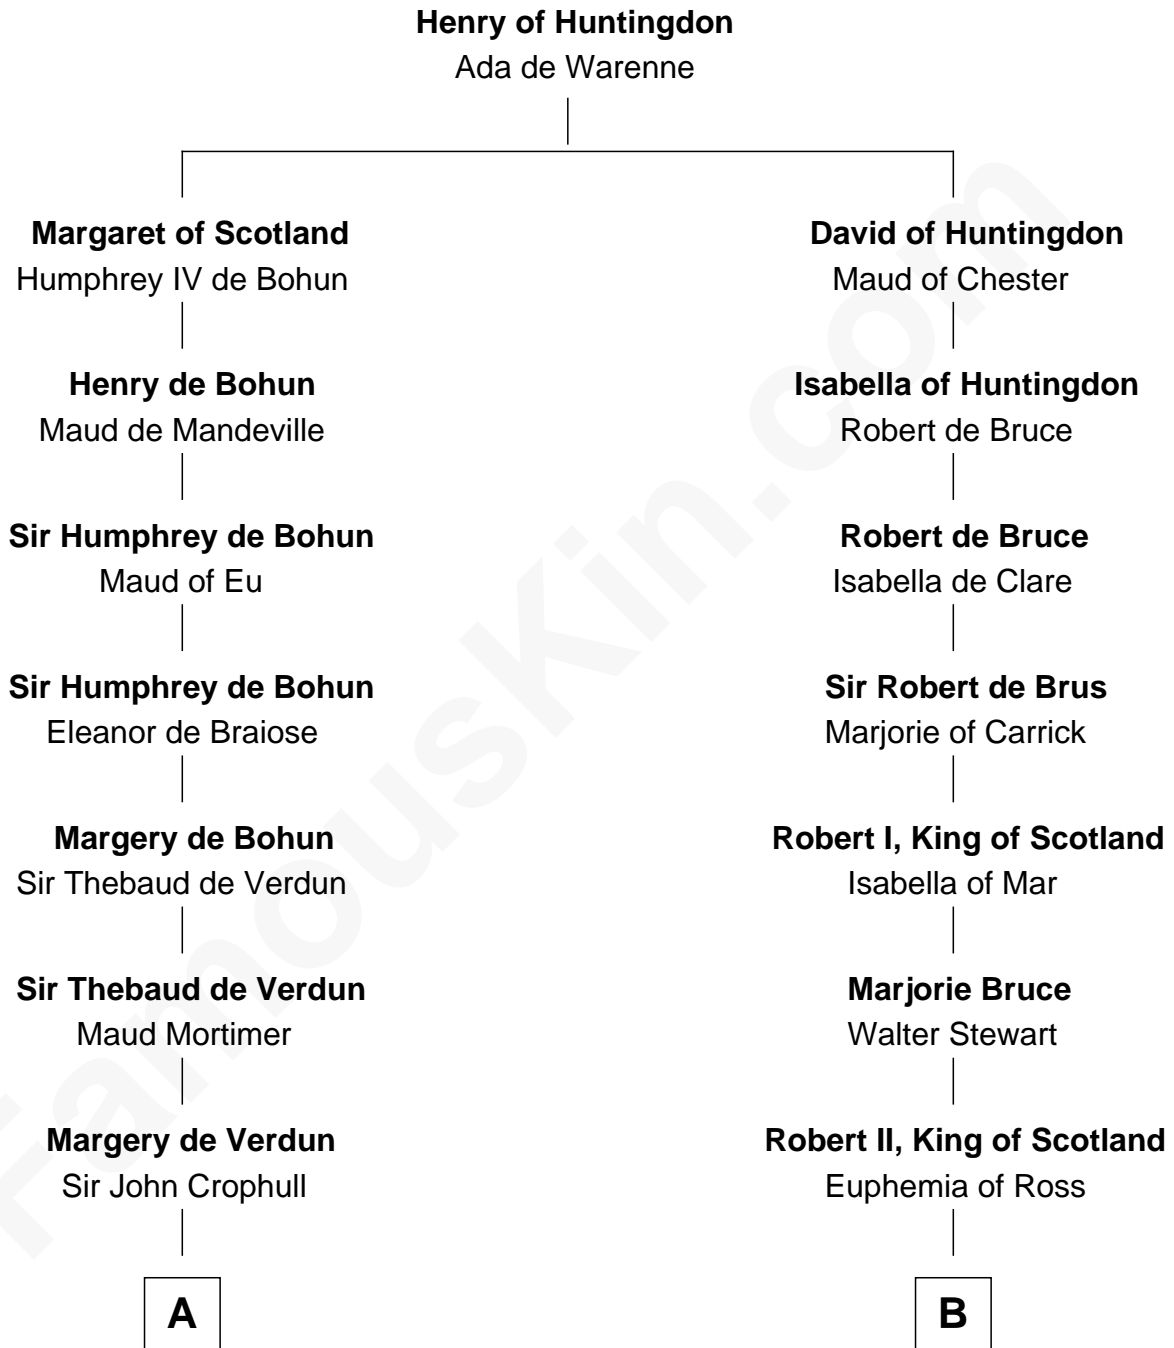

# FamousKin.com Relationship Chart of

**Catherine Parr**

*6th Wife of King Henry VIII*

12th cousin 6 times removed of

**Major John Pitcairn**

*British Commander at Battle of Lexington*

**C**

—  
**Katherine Hamilton**

Rev. David Pitcairn

—  
**Major John Pitcairn**

*British Commander at Lexington*

FamousKin.com