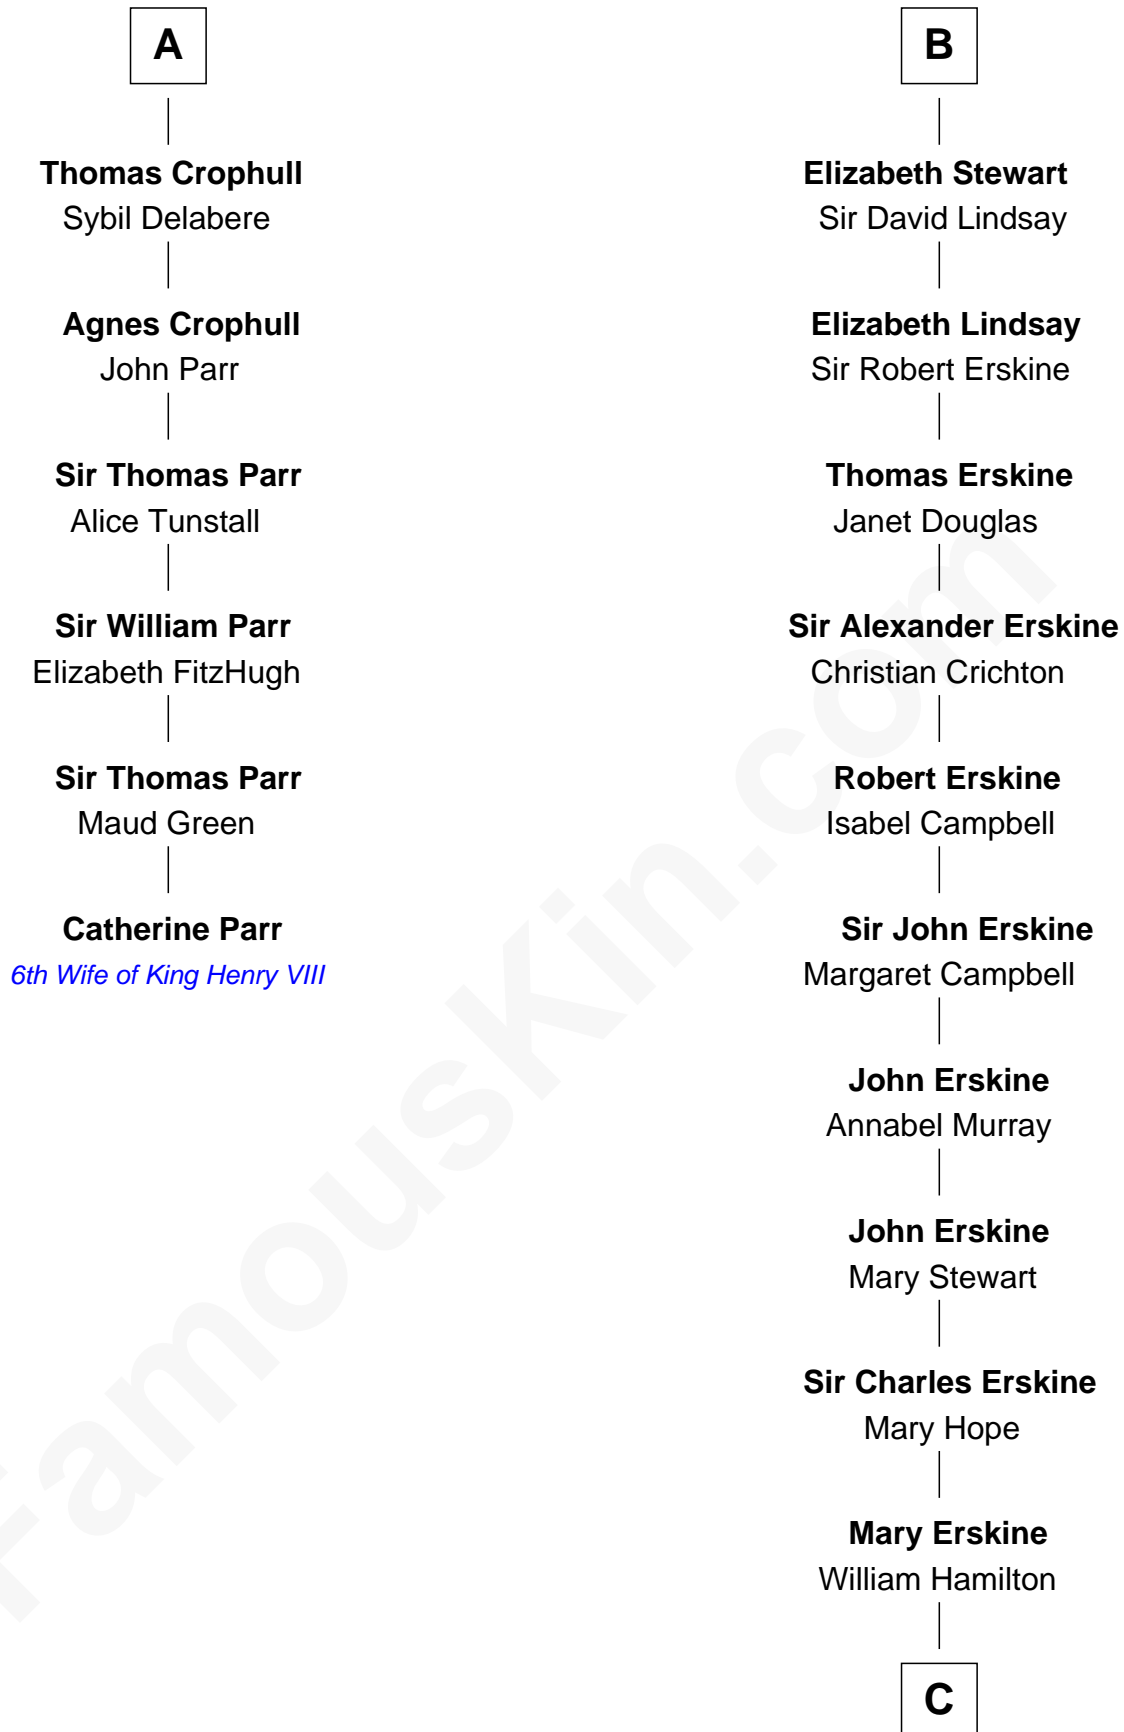

# FamousKin.com Relationship Chart of

**Catherine Parr**

*6th Wife of King Henry VIII*

12th cousin 6 times removed of

**Major John Pitcairn**

*British Commander at Battle of Lexington*

**C**

—  
**Katherine Hamilton**

Rev. David Pitcairn

—  
**Major John Pitcairn**

*British Commander at Lexington*

FamousKin.com