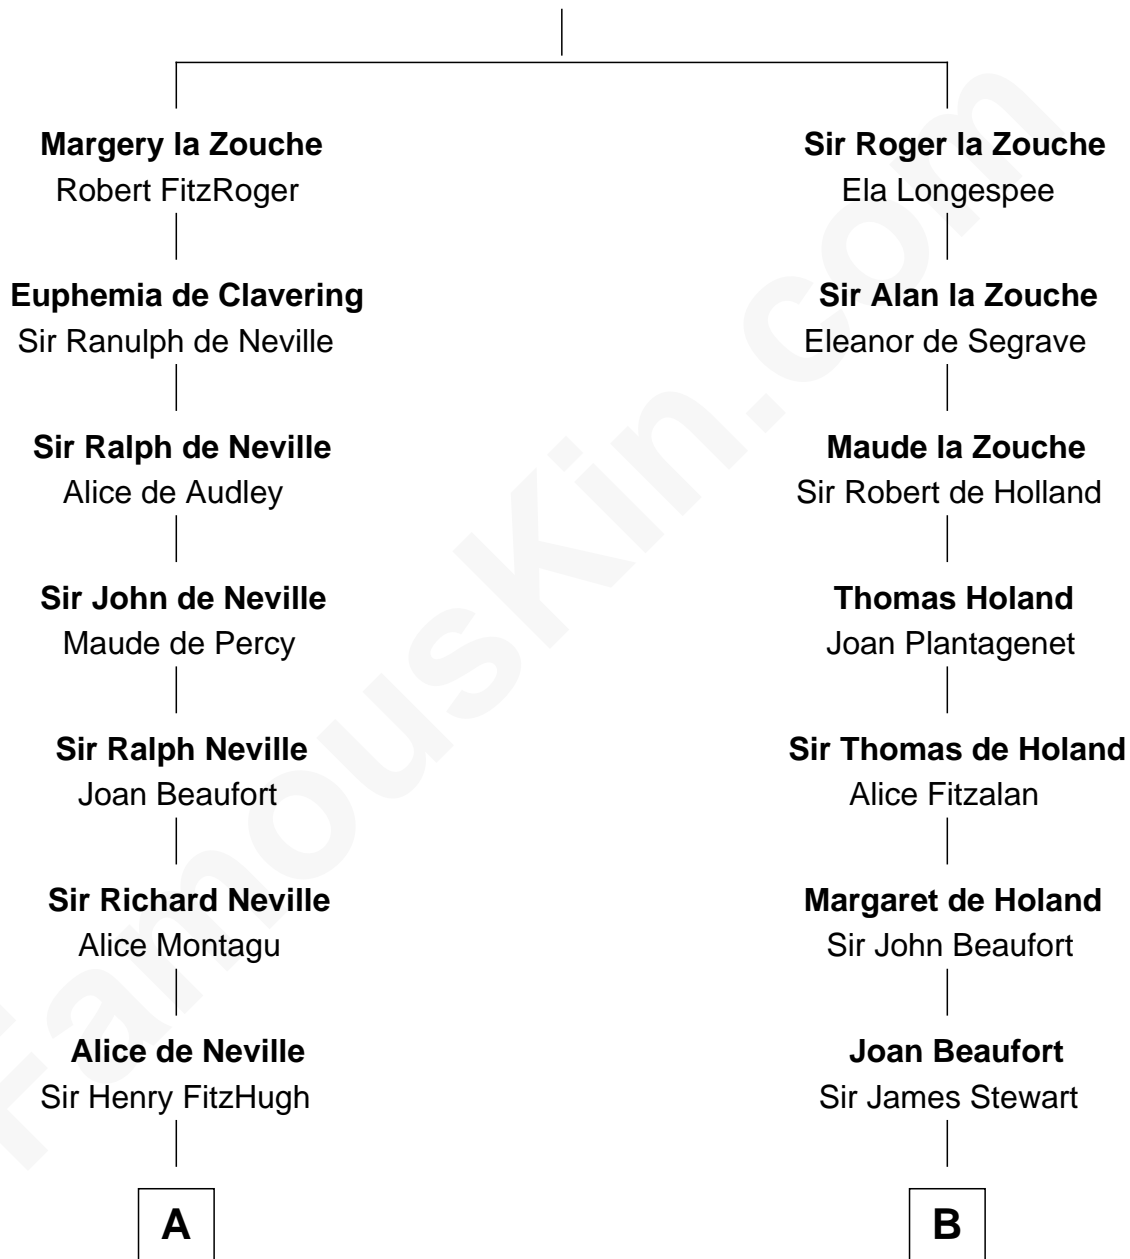

FamousKin.com Relationship Chart of

Catherine Parr

6th Wife of King Henry VIII

9th cousin 10 times removed of

Noel Coward

Playwright, Actor, and Songwriter

Alan la Zouche

Ellen de Quincy

C

Henry Gordon Veitch

Mary Kathleen Synch

Violet Agnes Veitch

Arthur Sabin Coward

Noel Coward

Playwright, Actor, and Songwriter

FamousKin.com