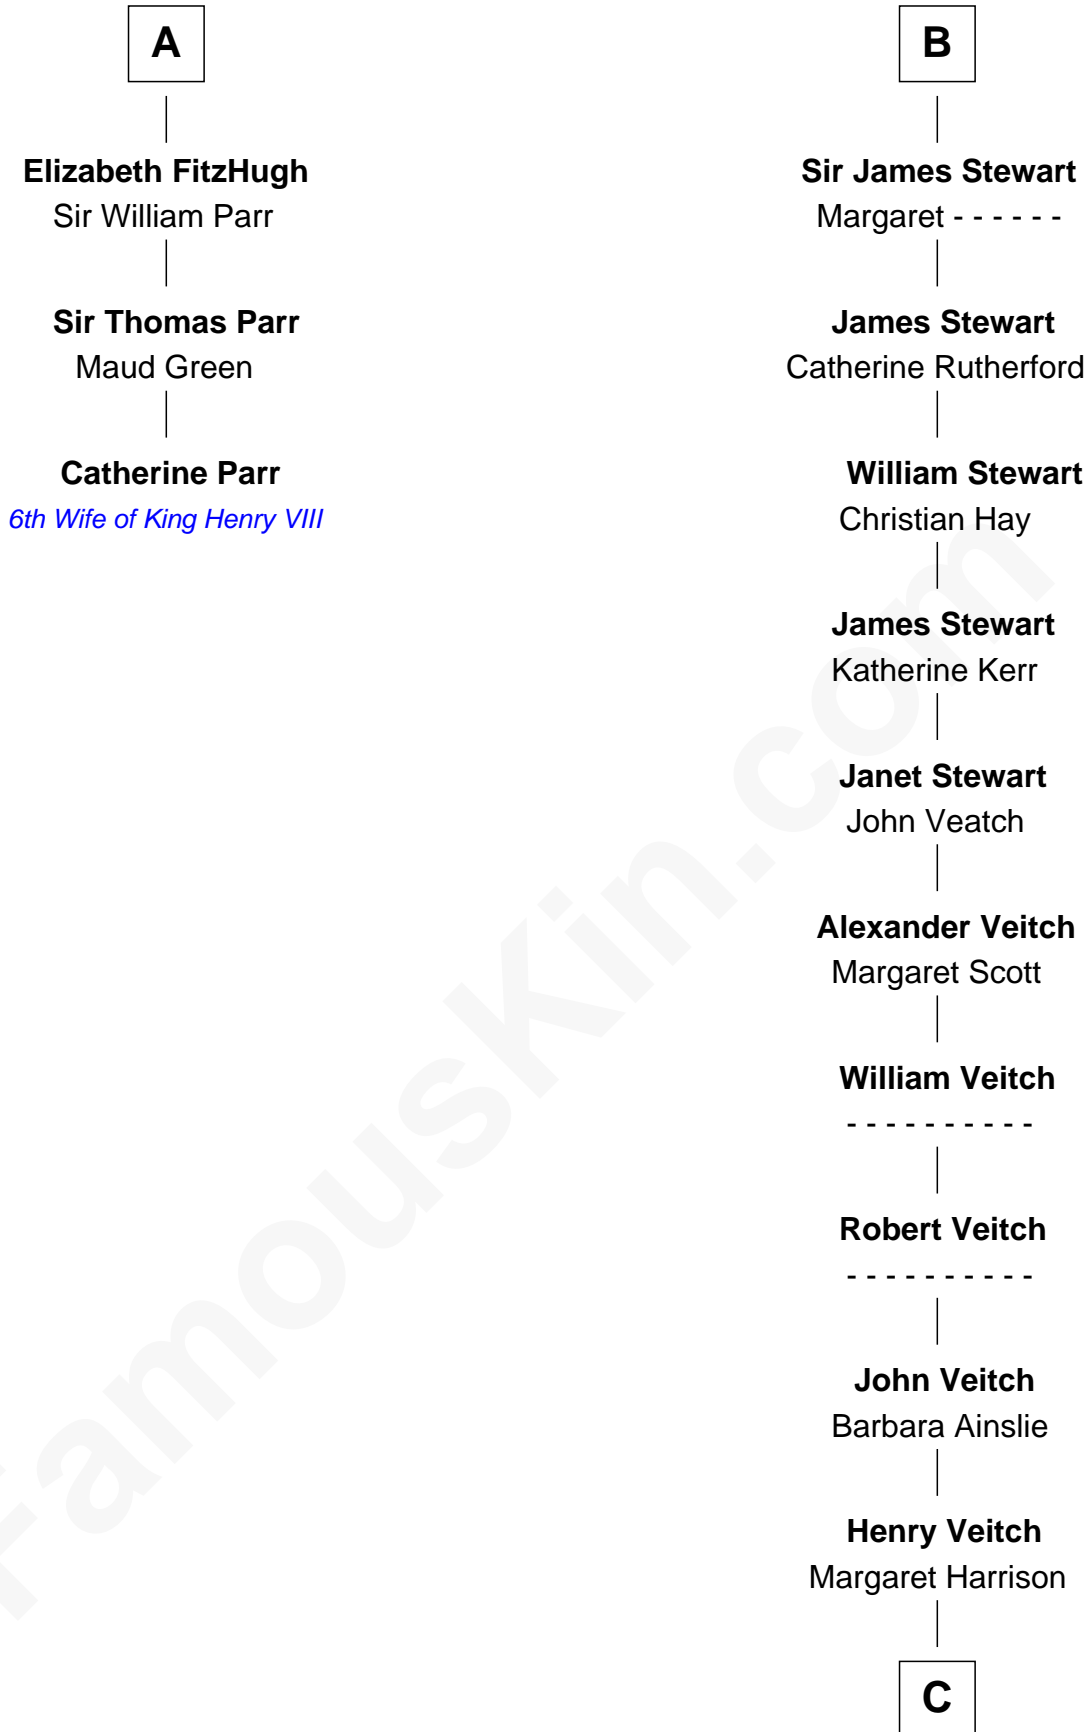

FamousKin.com Relationship Chart of

Catherine Parr

6th Wife of King Henry VIII

9th cousin 10 times removed of

Noel Coward

Playwright, Actor, and Songwriter

Alan la Zouche

Ellen de Quincy

C

Henry Gordon Veitch

Mary Kathleen Synch

Violet Agnes Veitch

Arthur Sabin Coward

Noel Coward

Playwright, Actor, and Songwriter

FamousKin.com