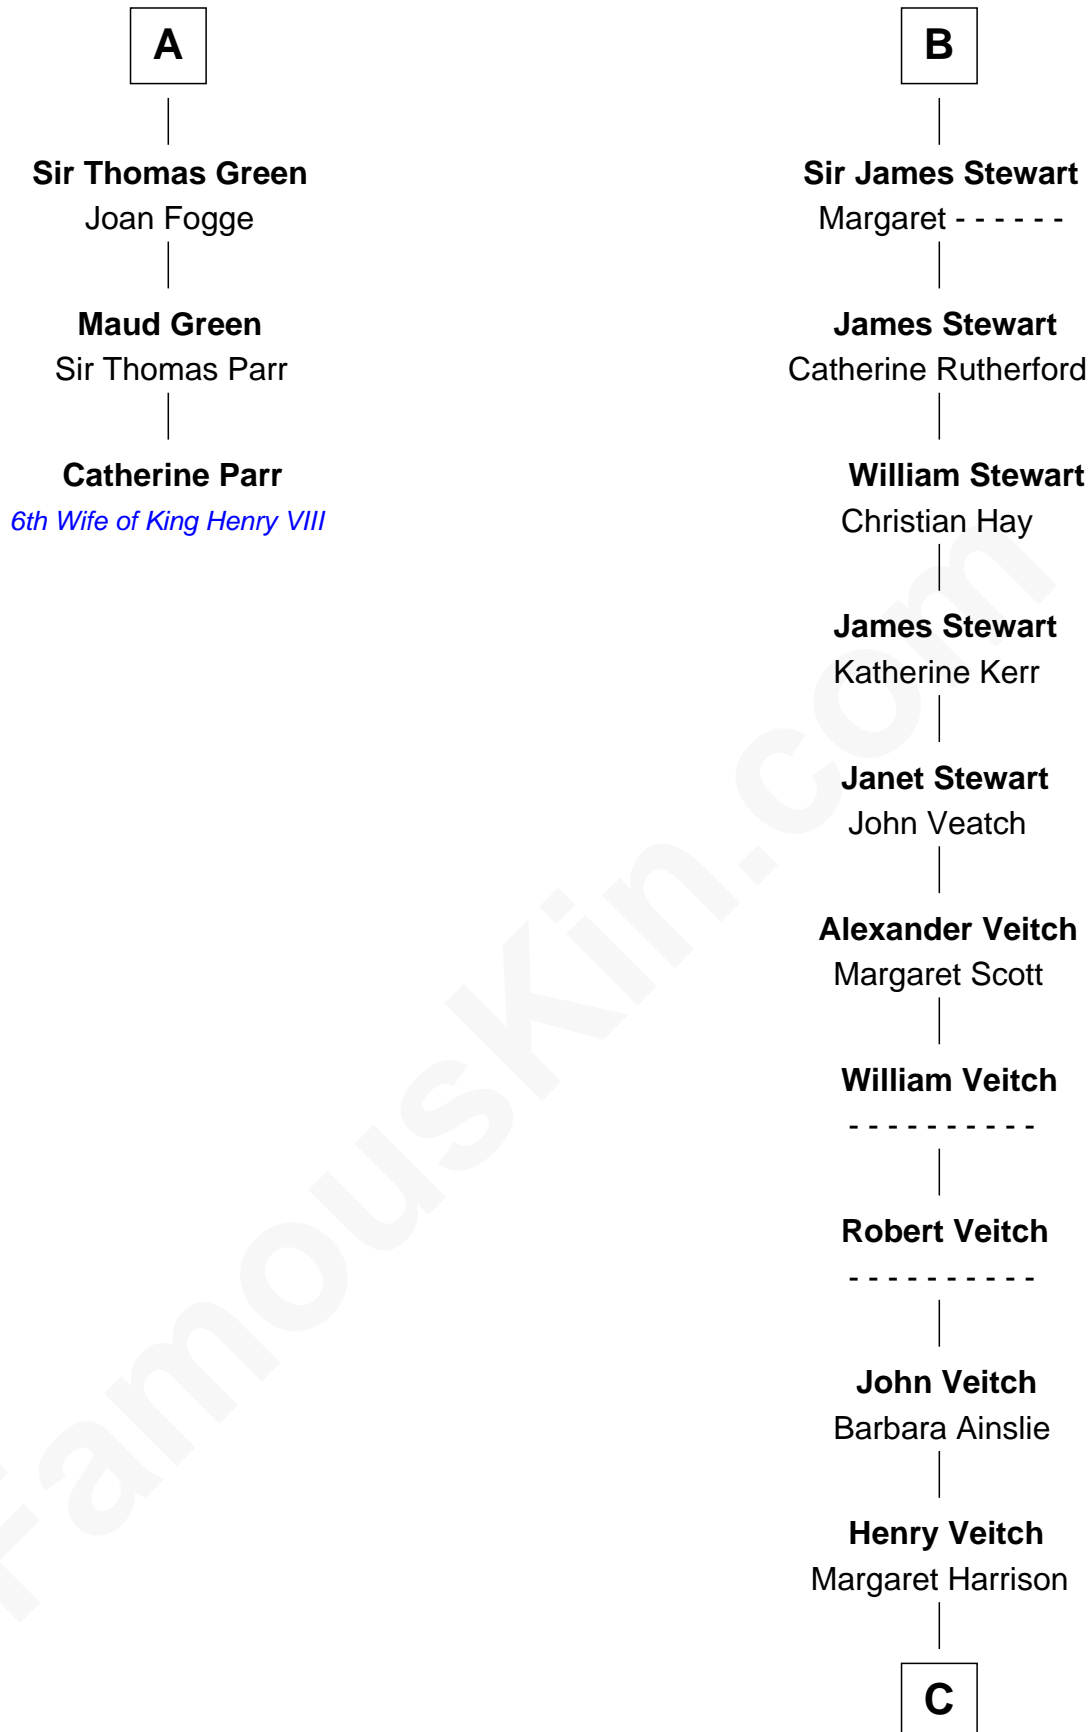

# FamousKin.com Relationship Chart of

**Catherine Parr**

*6th Wife of King Henry VIII*

9th cousin 10 times removed of

**Noel Coward**

*Playwright, Actor, and Songwriter*

**Sir John FitzGeoffrey**

Isabel le Bigod

**C**

Henry Gordon Veitch

Mary Kathleen Synch

Violet Agnes Veitch

Arthur Sabin Coward

**Noel Coward**

*Playwright, Actor, and Songwriter*

FamousKin.com