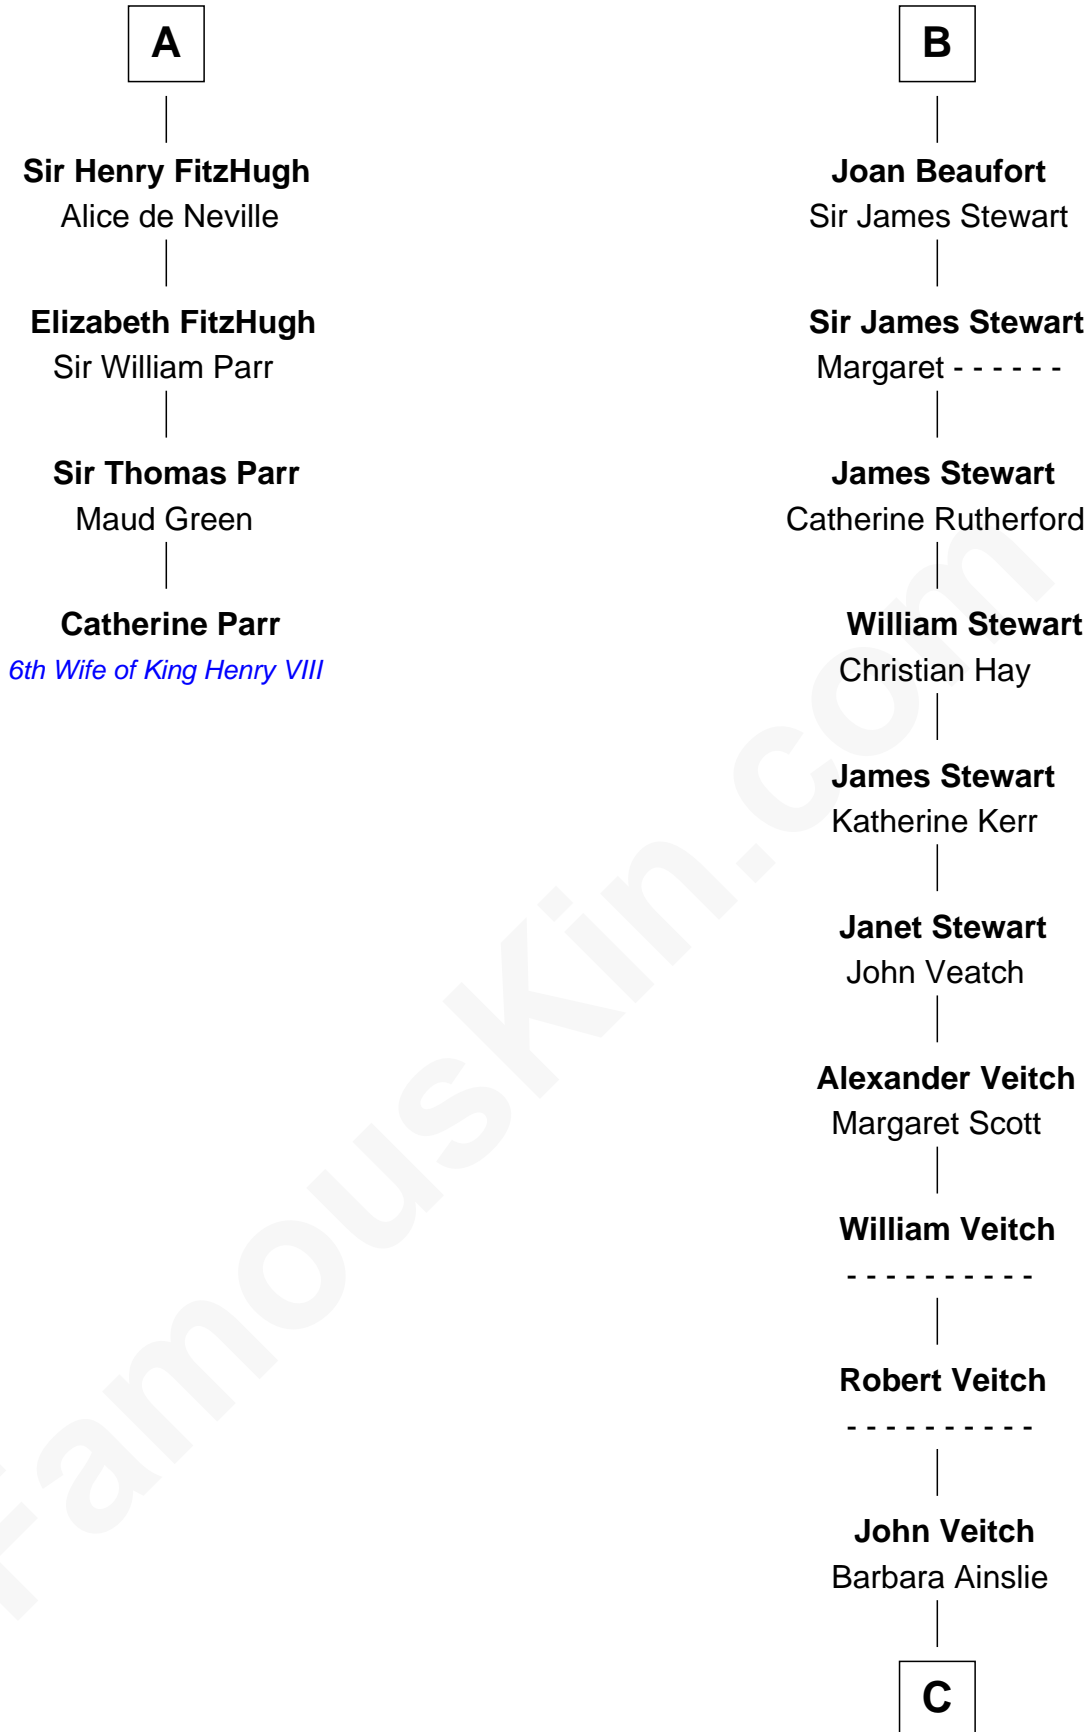

## Relationship Chart of

**Catherine Parr**

*6th Wife of King Henry VIII*

10th cousin 10 times removed of

**Noel Coward**

*Playwright, Actor, and Songwriter*

**Sir William Longespee**

Ela of Salisbury

**C**

Henry Veitch

Margaret Harrison

Henry Gordon Veitch

Mary Kathleen Synch

Violet Agnes Veitch

Arthur Sabin Coward

**Noel Coward**