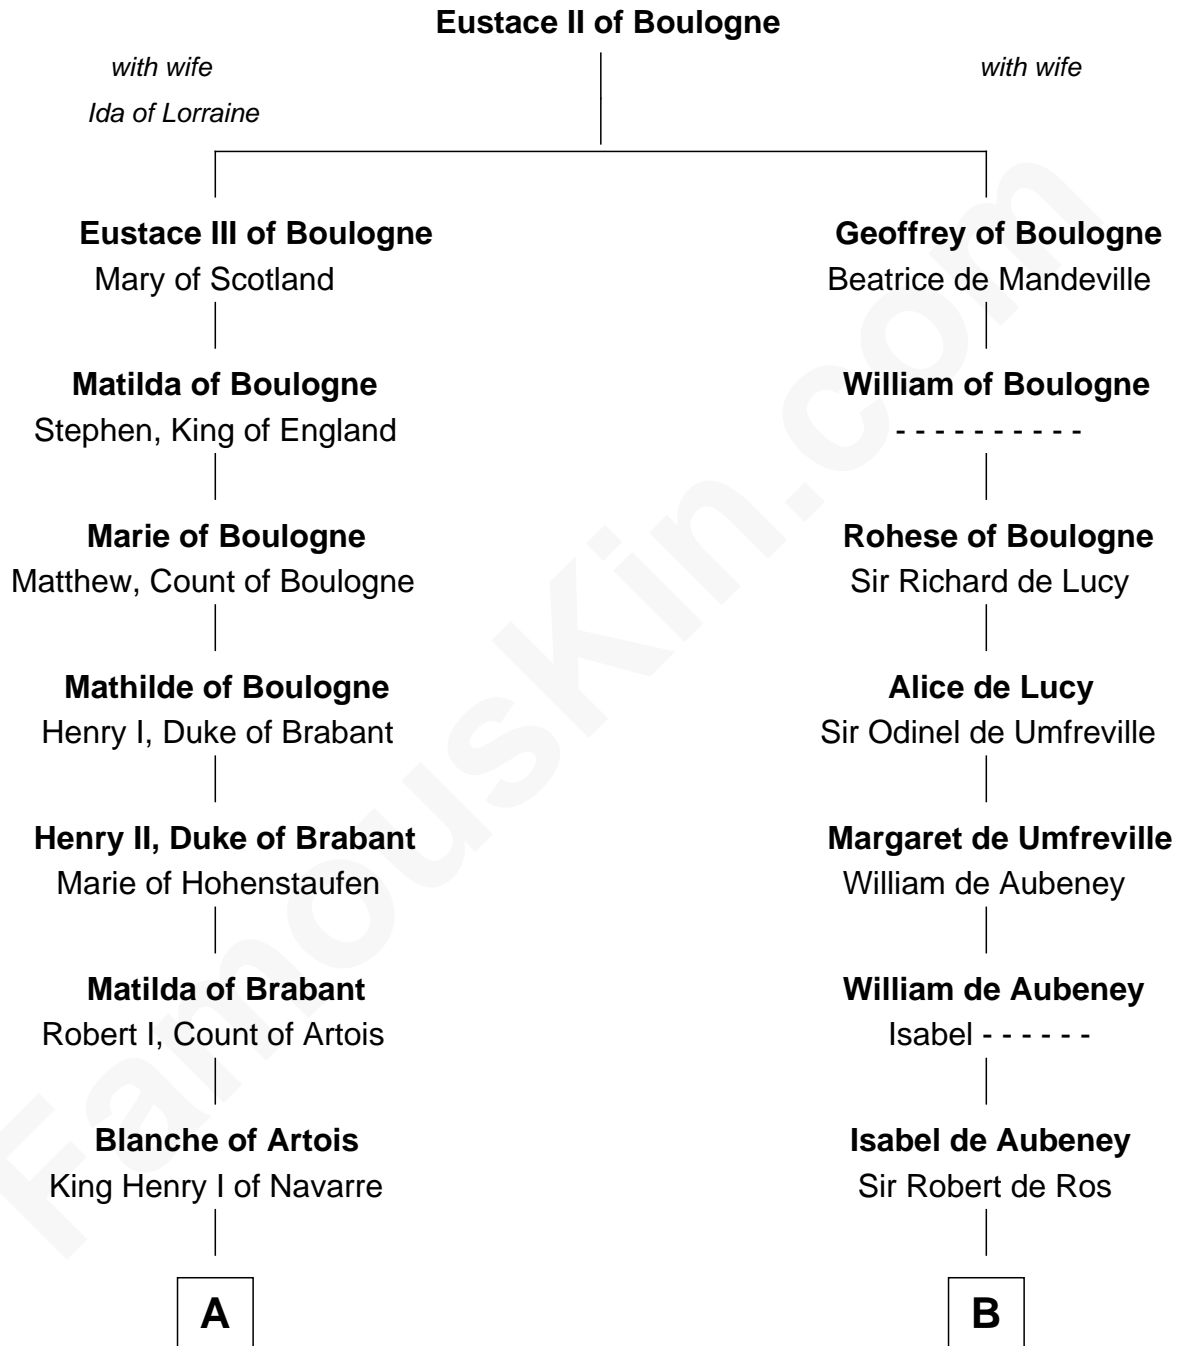

FamousKin.com Relationship Chart of

Catherine Parr

6th Wife of King Henry VIII

16th cousin 2 times removed of

Edmund Waller

English Poet and Politician

C

—
Anne Hampden

Robert Waller

—
Edmund Waller

English Poet and Politician

FamousKin.com