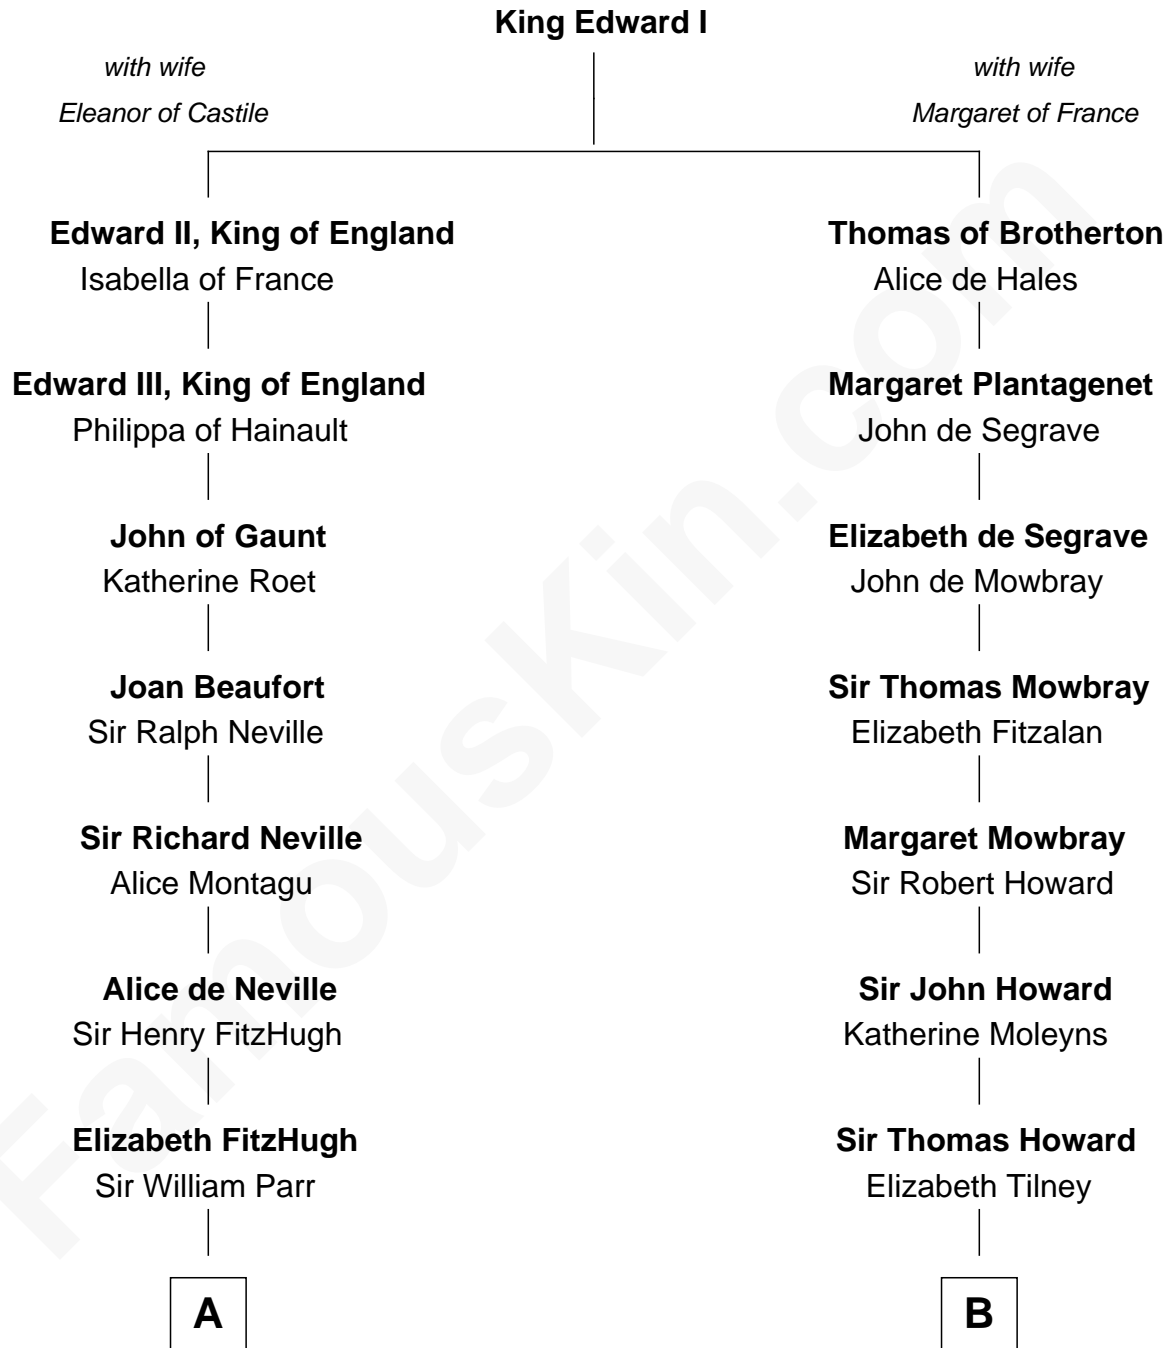

FamousKin.com Relationship Chart of

Catherine Parr

6th Wife of King Henry VIII

8th cousin of

Catherine Howard

5th Wife of King Henry VIII

A

Sir Thomas Parr

Maud Green

Catherine Parr

6th Wife of King Henry VIII

B

Sir Edmund Howard

Joyce Culpeper

Catherine Howard

5th Wife of King Henry VIII