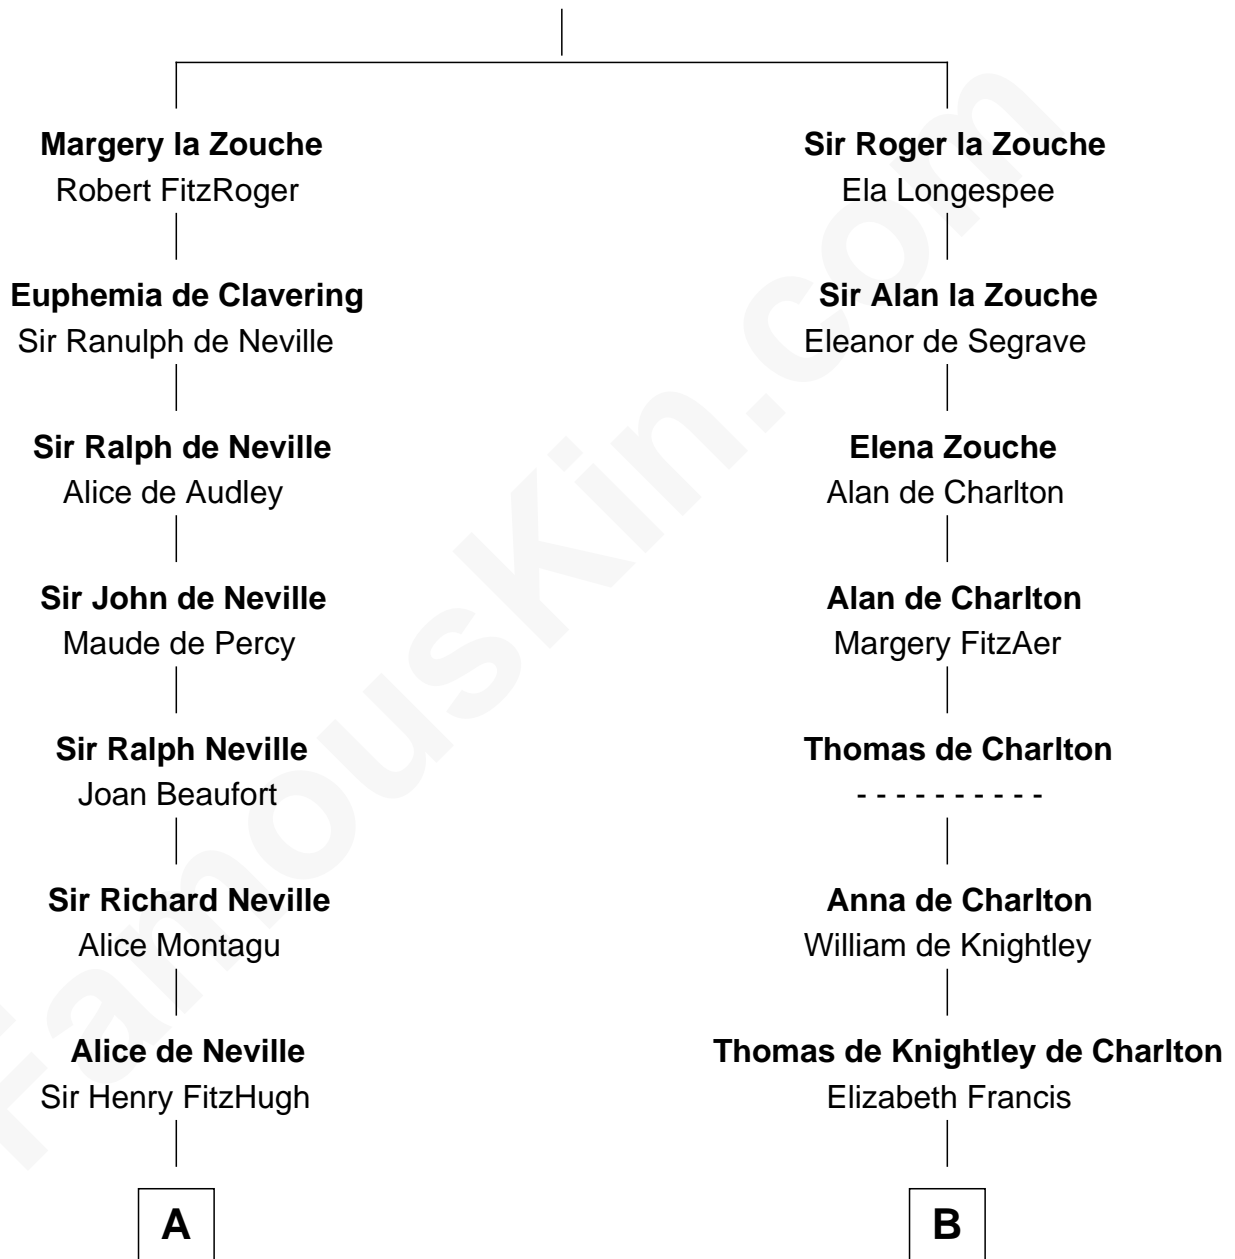

FamousKin.com Relationship Chart of

Catherine Parr

6th Wife of King Henry VIII

9th cousin 10 times removed of

Ralph Waldo Emerson

American Poet

Alan la Zouche

Ellen de Quincy