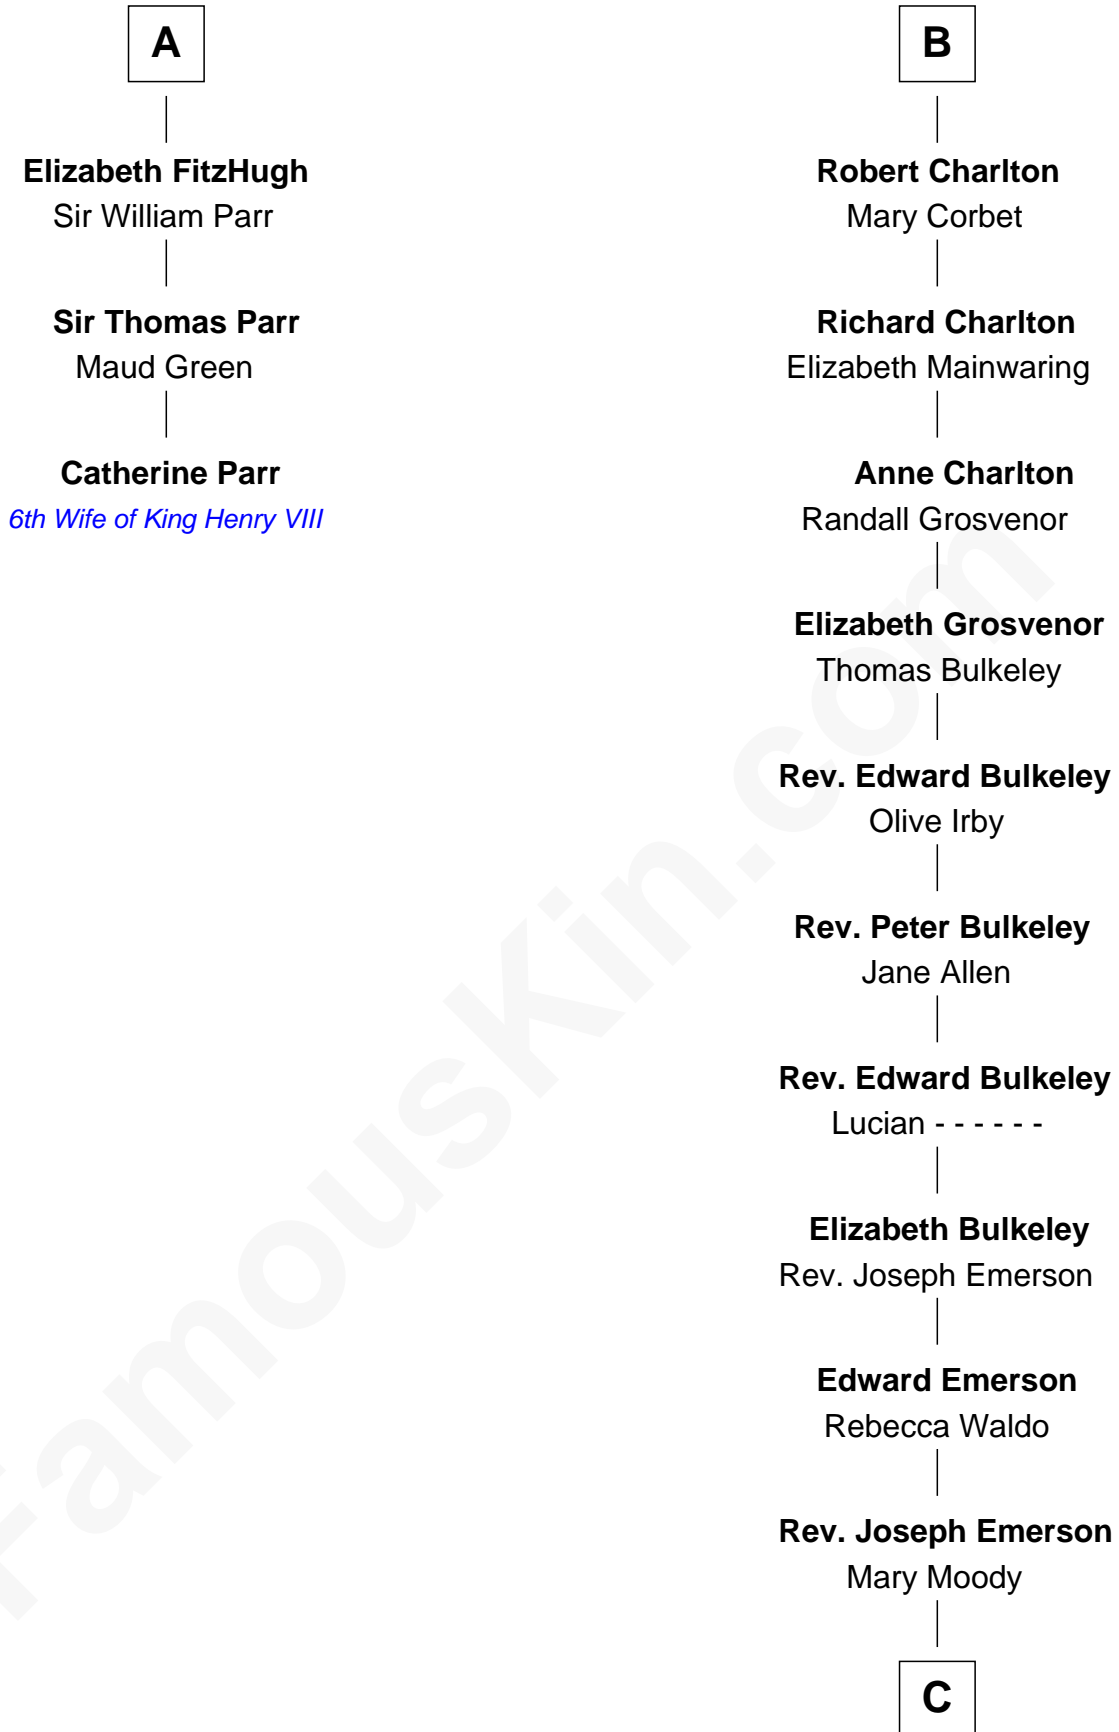

FamousKin.com Relationship Chart of

Catherine Parr

6th Wife of King Henry VIII

9th cousin 10 times removed of

Ralph Waldo Emerson

American Poet

Alan la Zouche

Ellen de Quincy