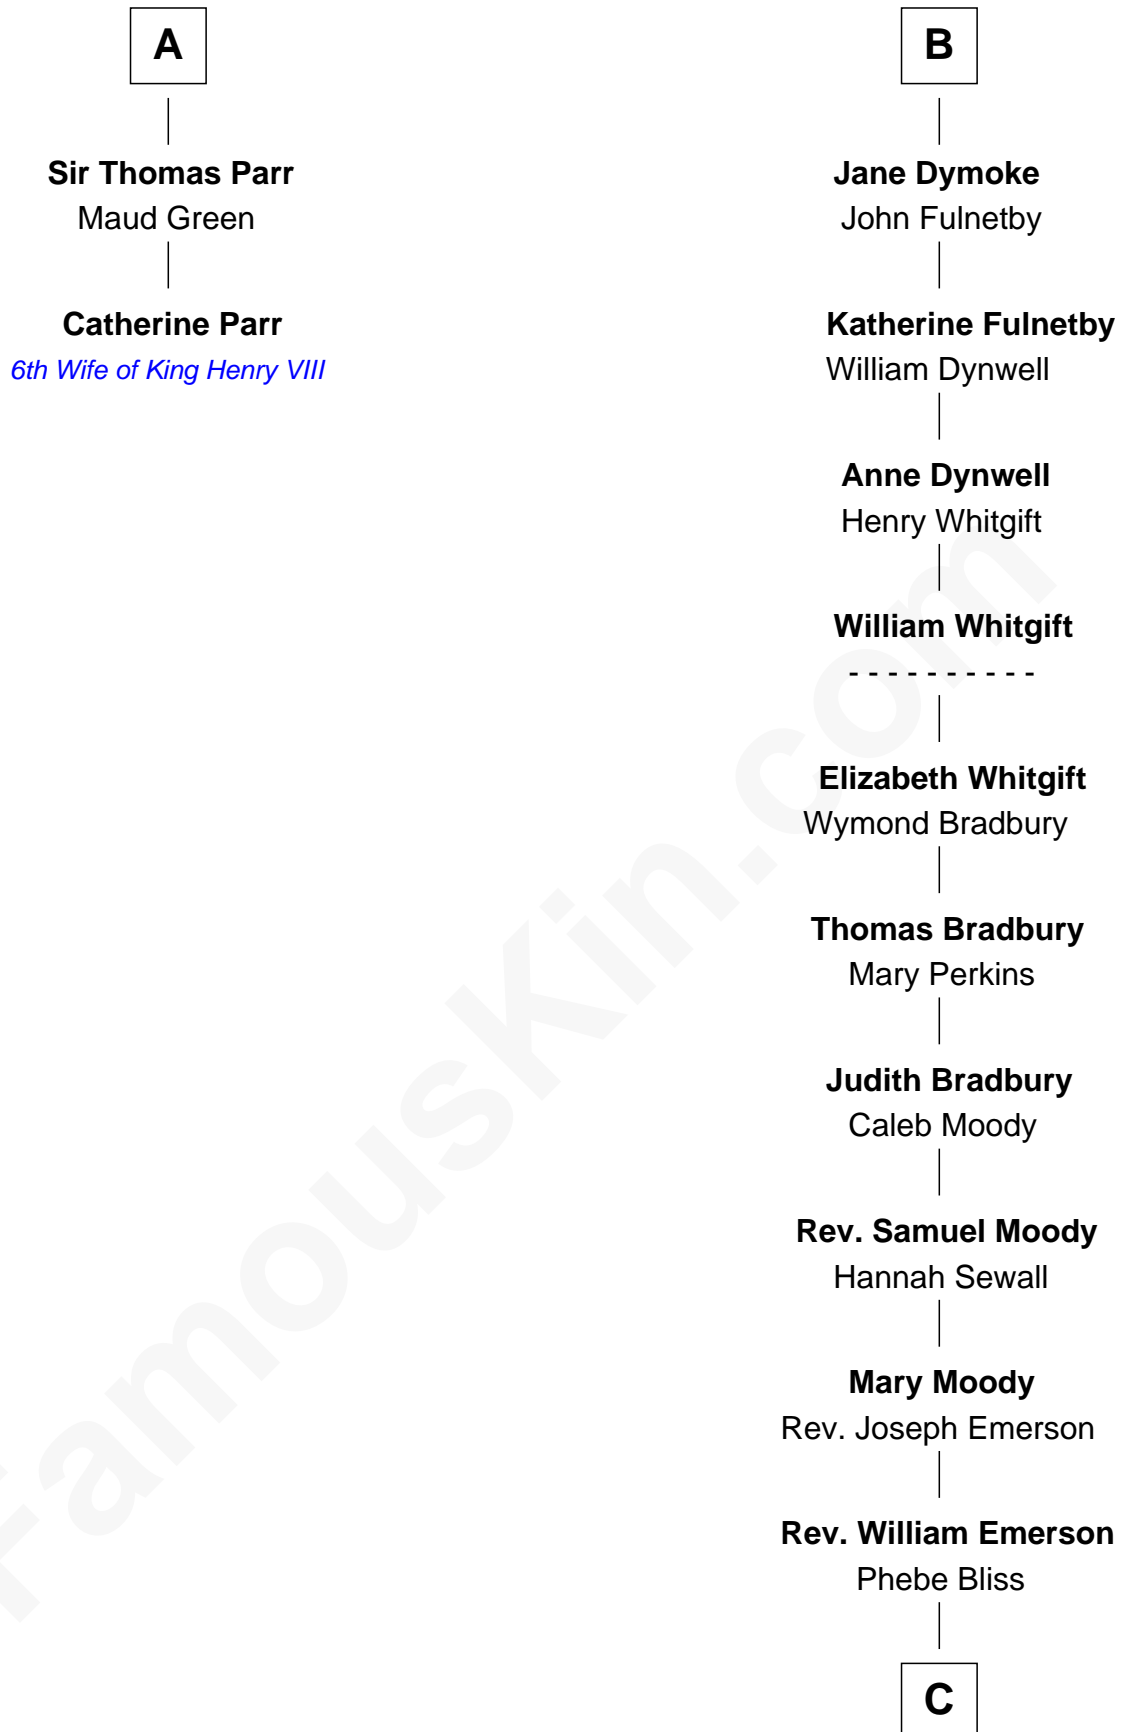

FamousKin.com Relationship Chart of

Catherine Parr

6th Wife of King Henry VIII

8th cousin 10 times removed of

Ralph Waldo Emerson

American Poet

C

Rev. William Emerson