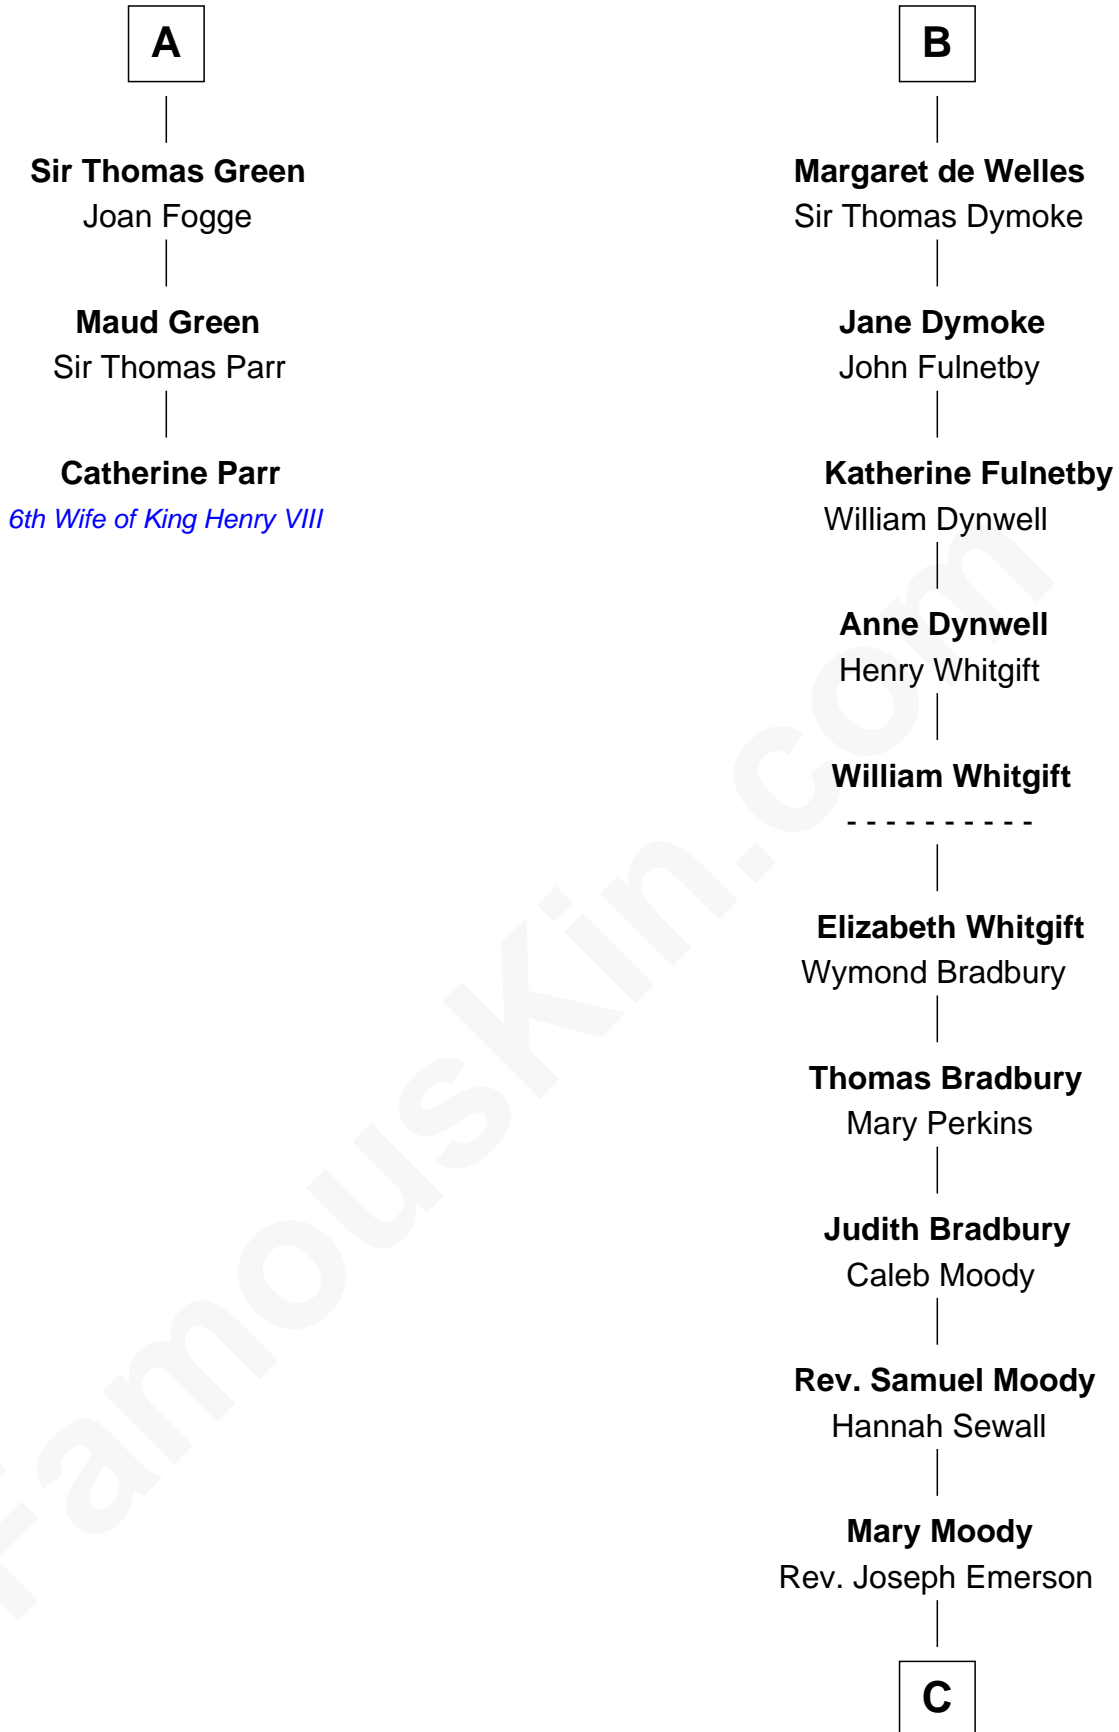

FamousKin.com Relationship Chart of

Catherine Parr

6th Wife of King Henry VIII

9th cousin 10 times removed of

Ralph Waldo Emerson

American Poet

Sir John FitzGeoffrey

Isabel le Bigod