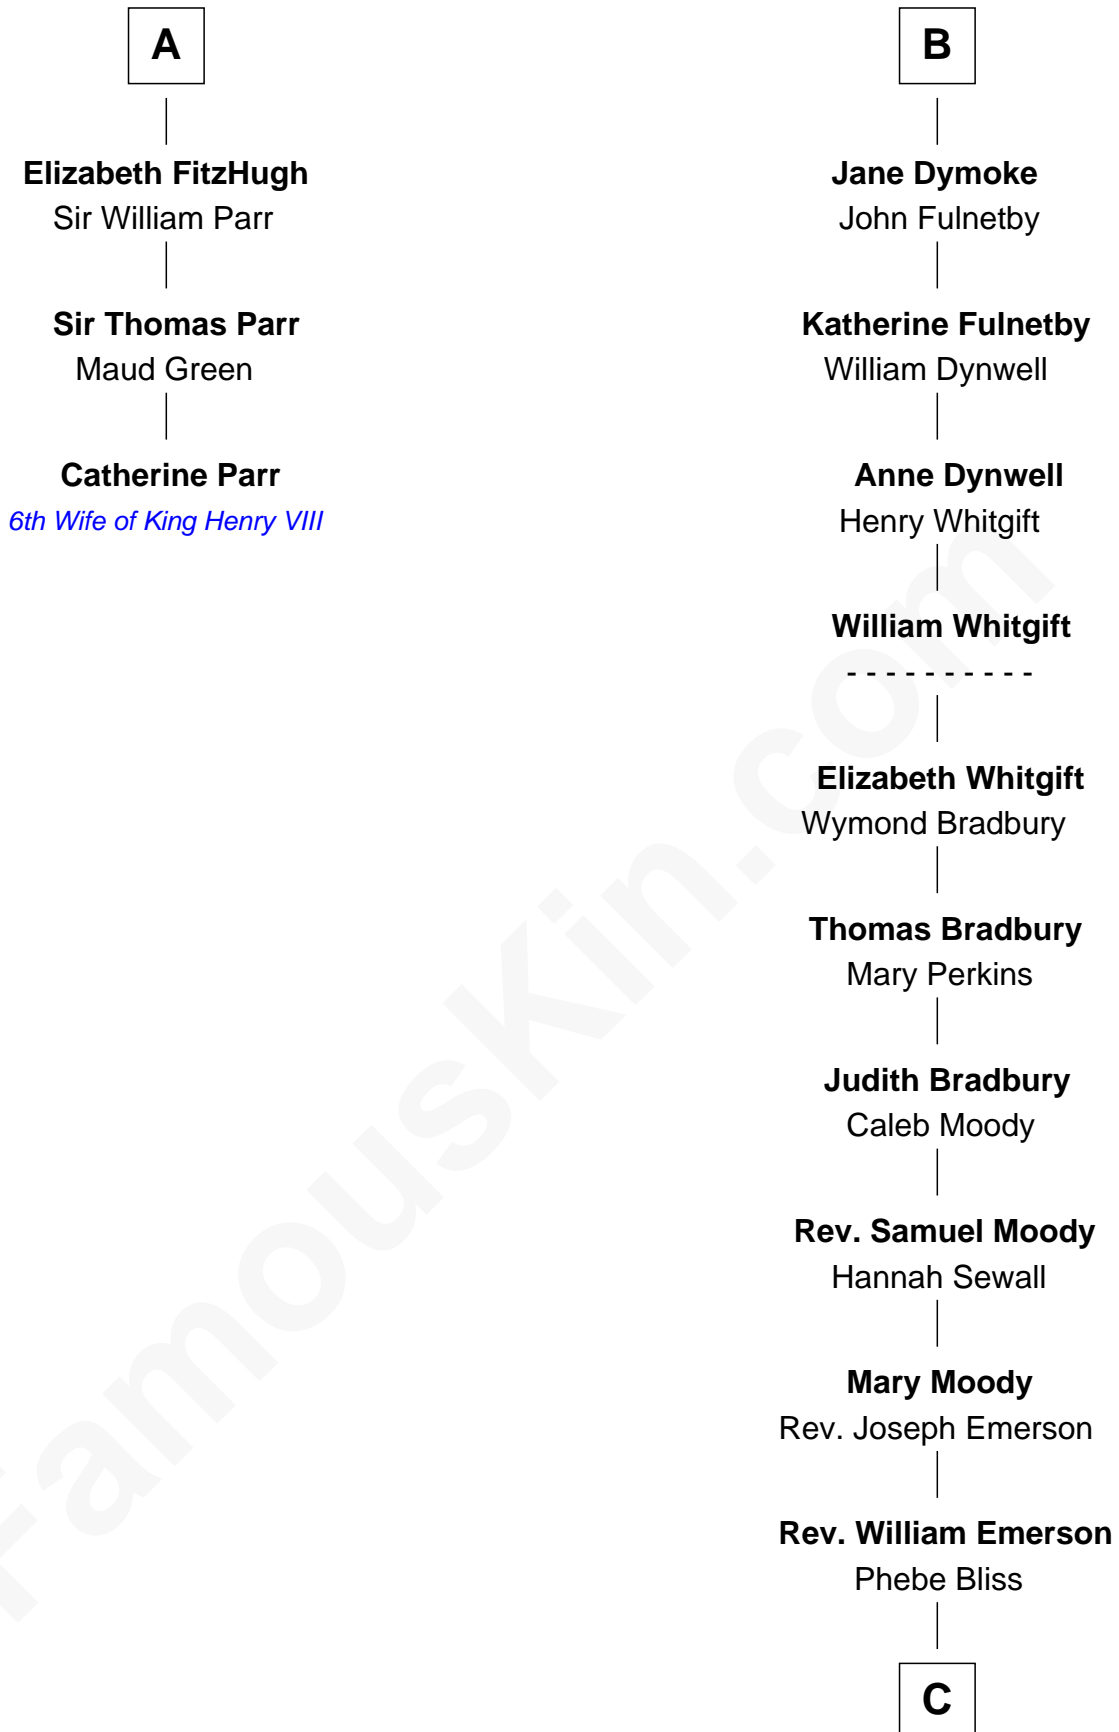

FamousKin.com Relationship Chart of

Catherine Parr

6th Wife of King Henry VIII

9th cousin 9 times removed of

Ralph Waldo Emerson

American Poet

C

Rev. William Emerson