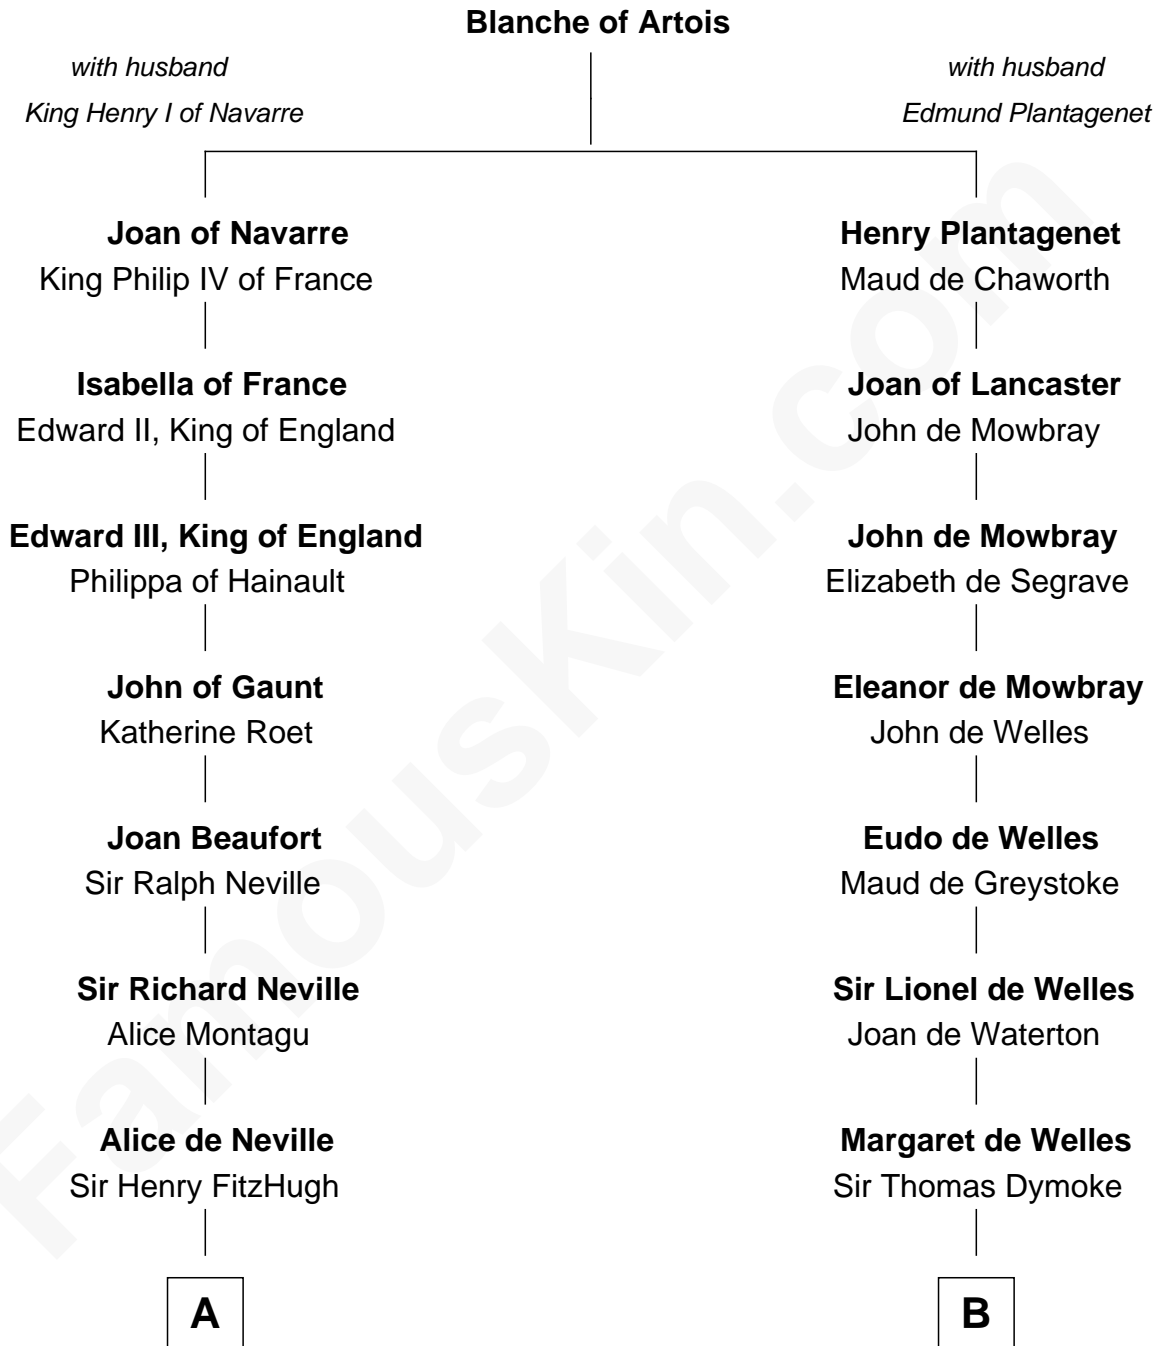

FamousKin.com Relationship Chart of

Catherine Parr

6th Wife of King Henry VIII

9th cousin 9 times removed of

Ralph Waldo Emerson

American Poet

C

Rev. William Emerson