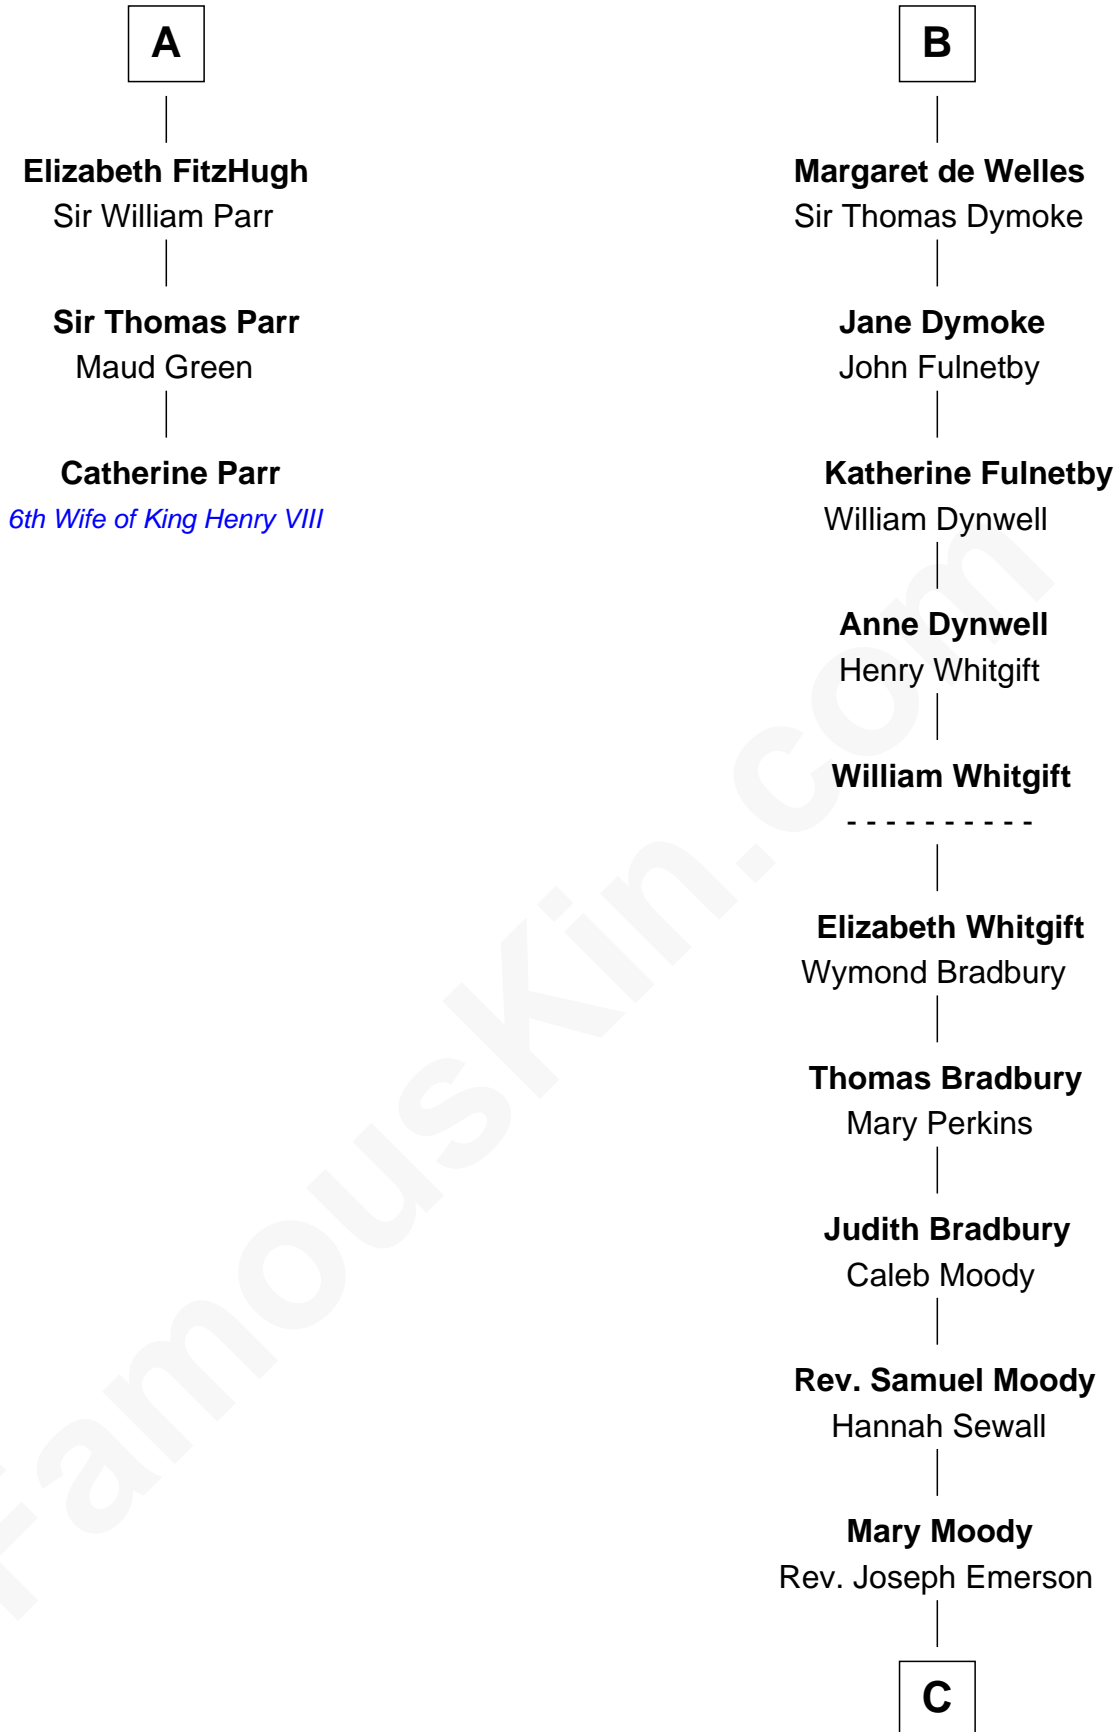

FamousKin.com Relationship Chart of

Catherine Parr

6th Wife of King Henry VIII

9th cousin 10 times removed of

Ralph Waldo Emerson

American Poet

C

Rev. William Emerson