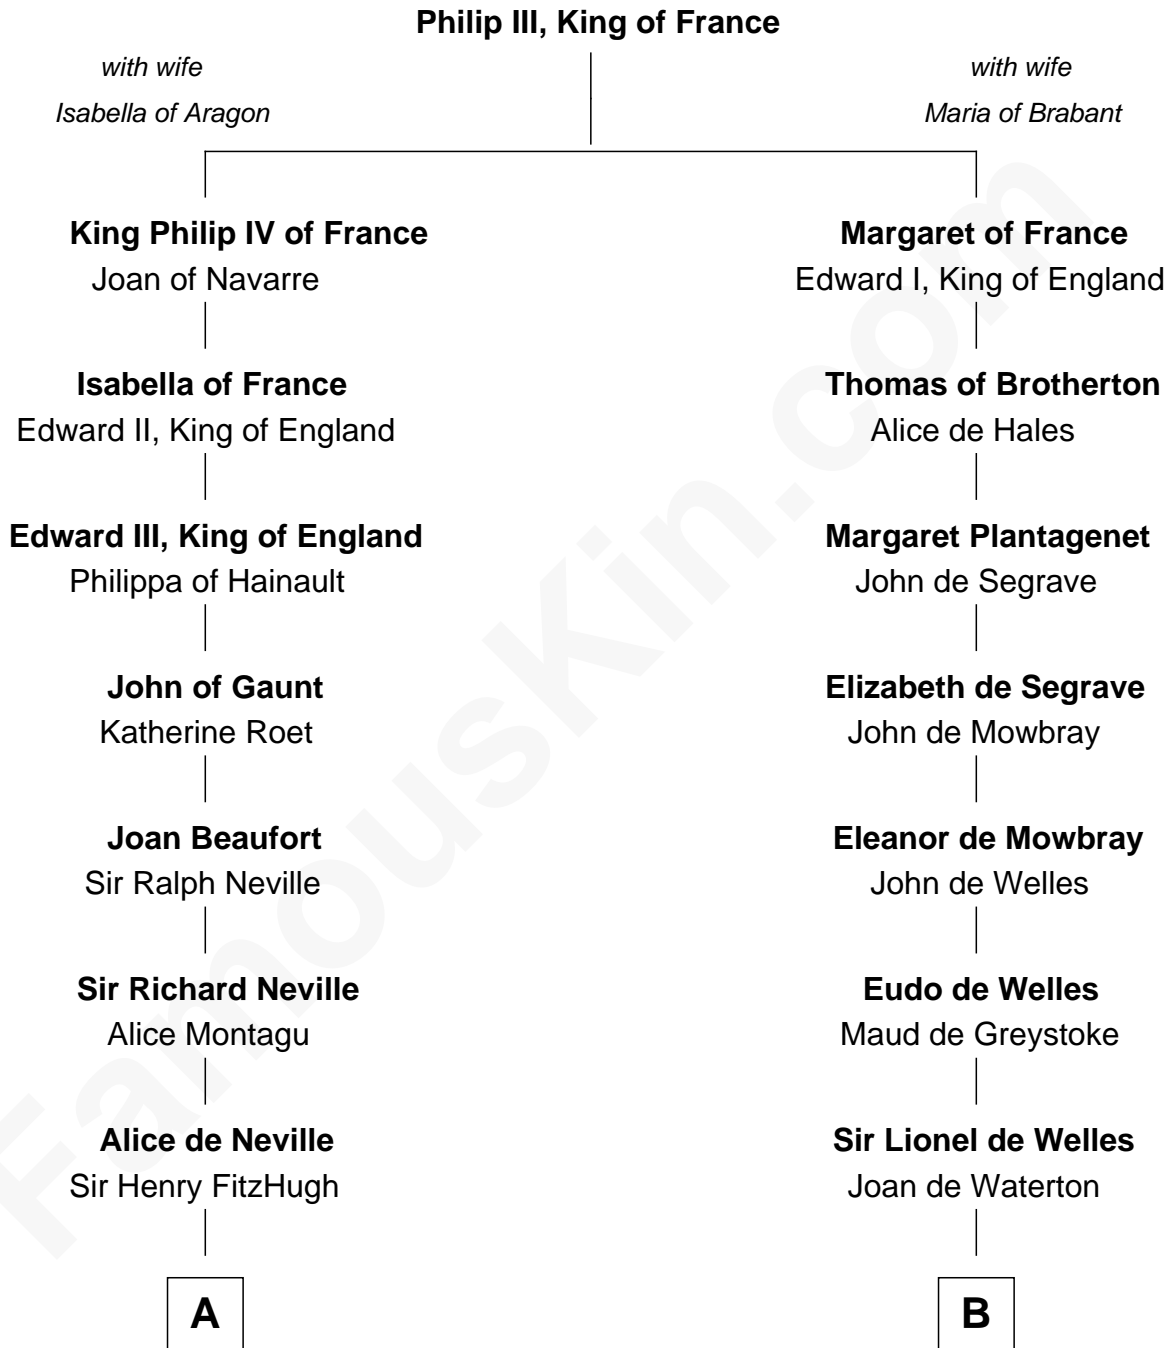

FamousKin.com Relationship Chart of

Catherine Parr

6th Wife of King Henry VIII

9th cousin 10 times removed of

Ralph Waldo Emerson

American Poet

C

Rev. William Emerson