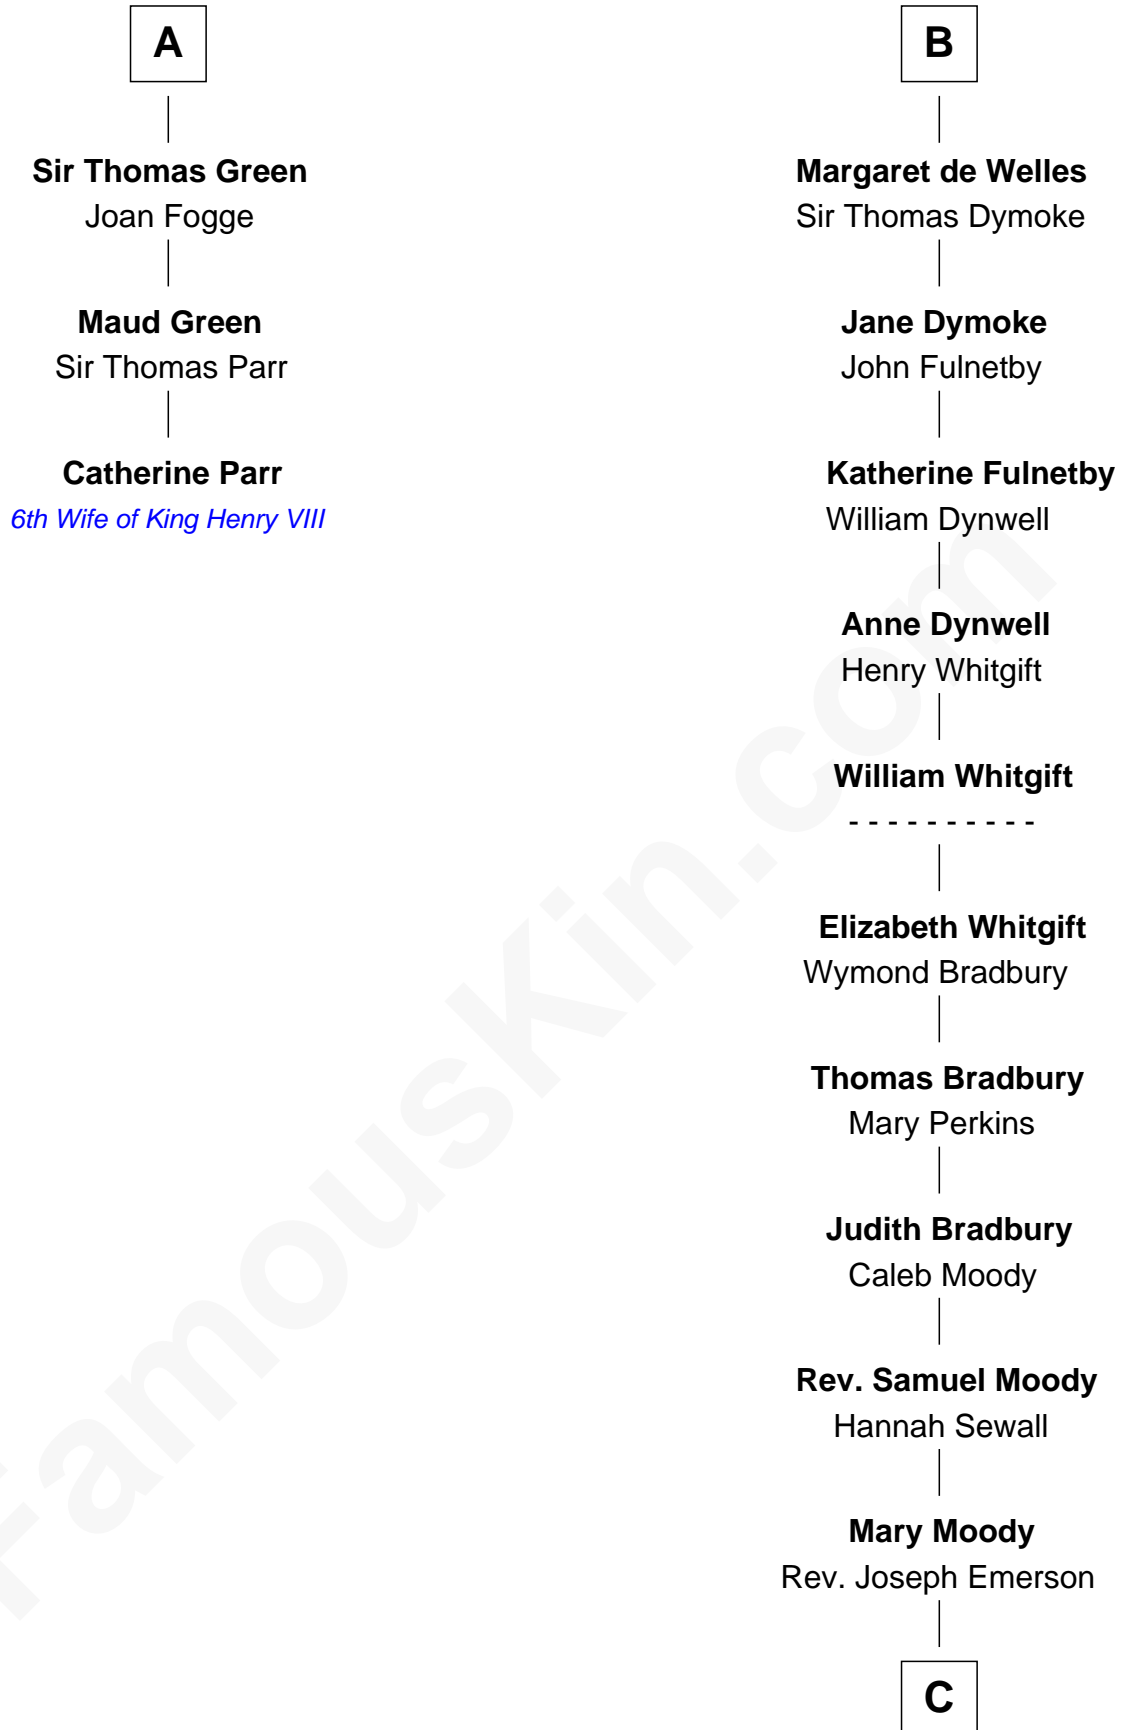

# FamousKin.com Relationship Chart of

**Catherine Parr**

*6th Wife of King Henry VIII*

9th cousin 10 times removed of

**Ralph Waldo Emerson**

*American Poet*

**C**

Rev. William Emerson