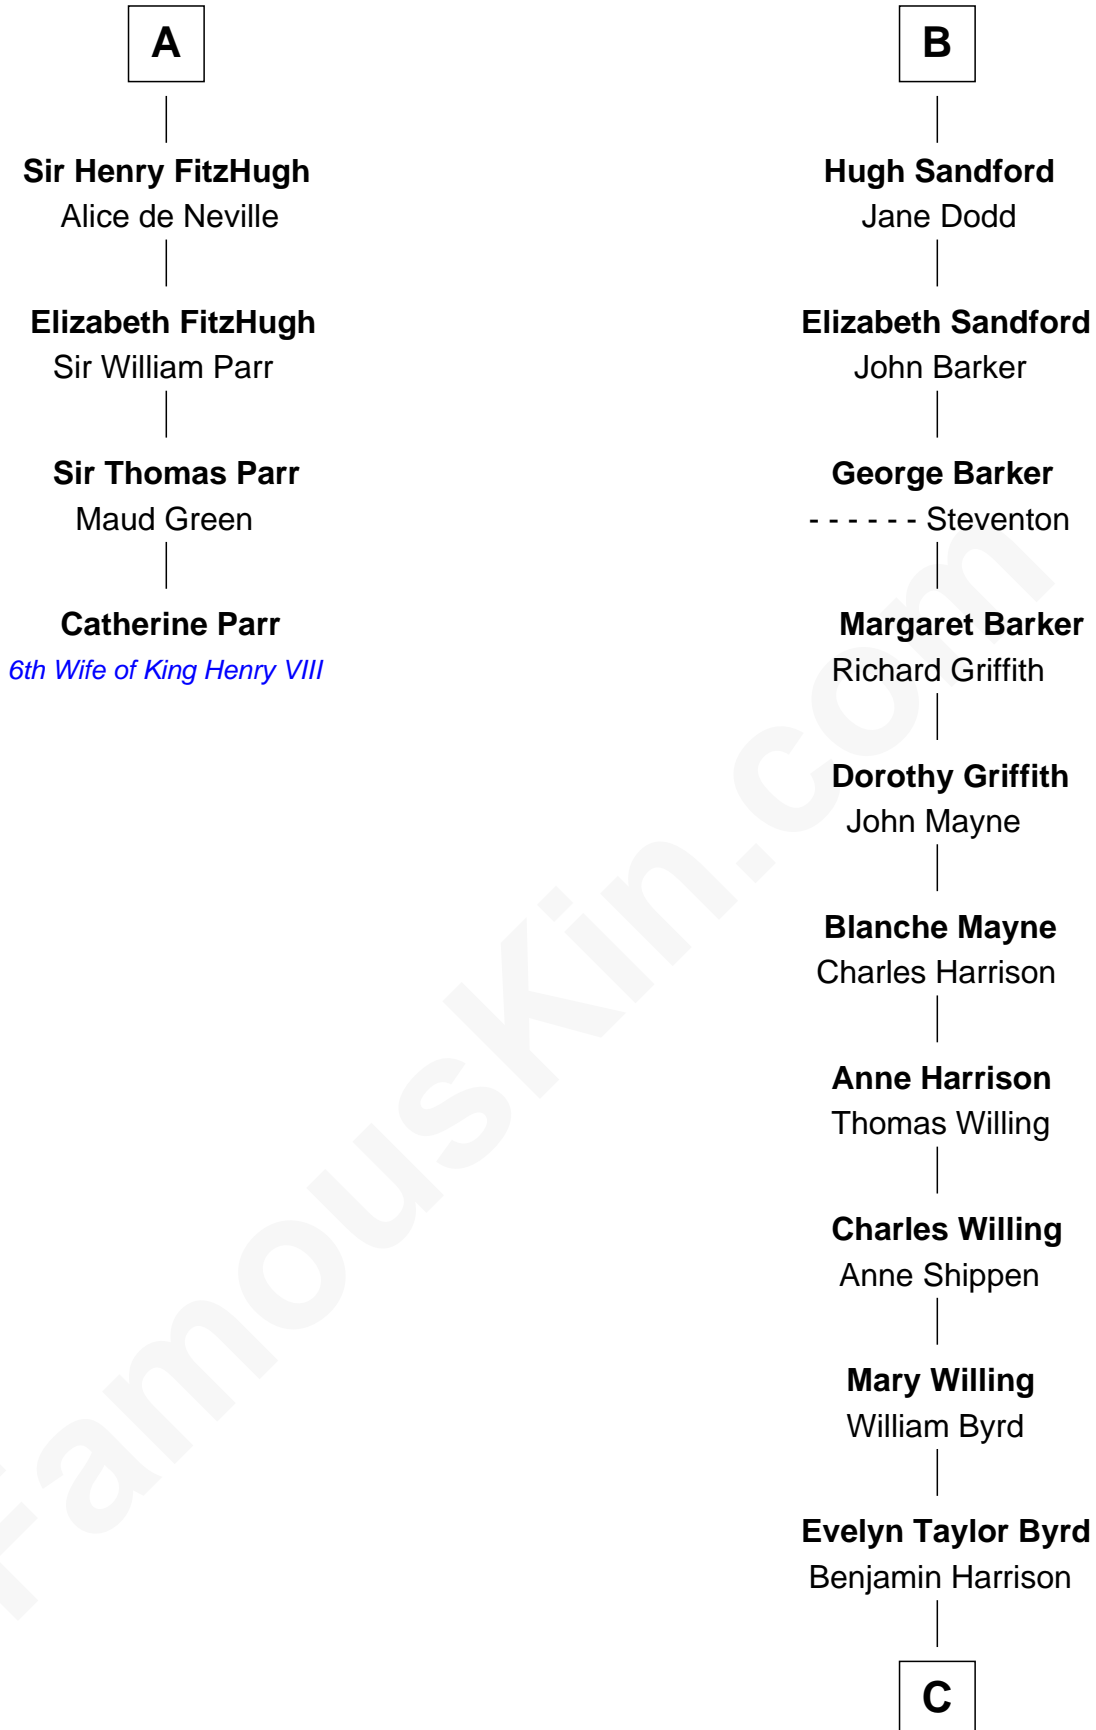

FamousKin.com Relationship Chart of

Catherine Parr

6th Wife of King Henry VIII

10th cousin 10 times removed of

Admiral Richard Byrd

Polar Explorer

Sir Roger de Somery

Nichole d'Aubenev

C

Anne Harrison

Richard Evelyn Byrd

Col. William Byrd

Jane Meriwether Rivers

Richard Evelyn Byrd

Eleanor Bolling Flood

Admiral Richard Byrd