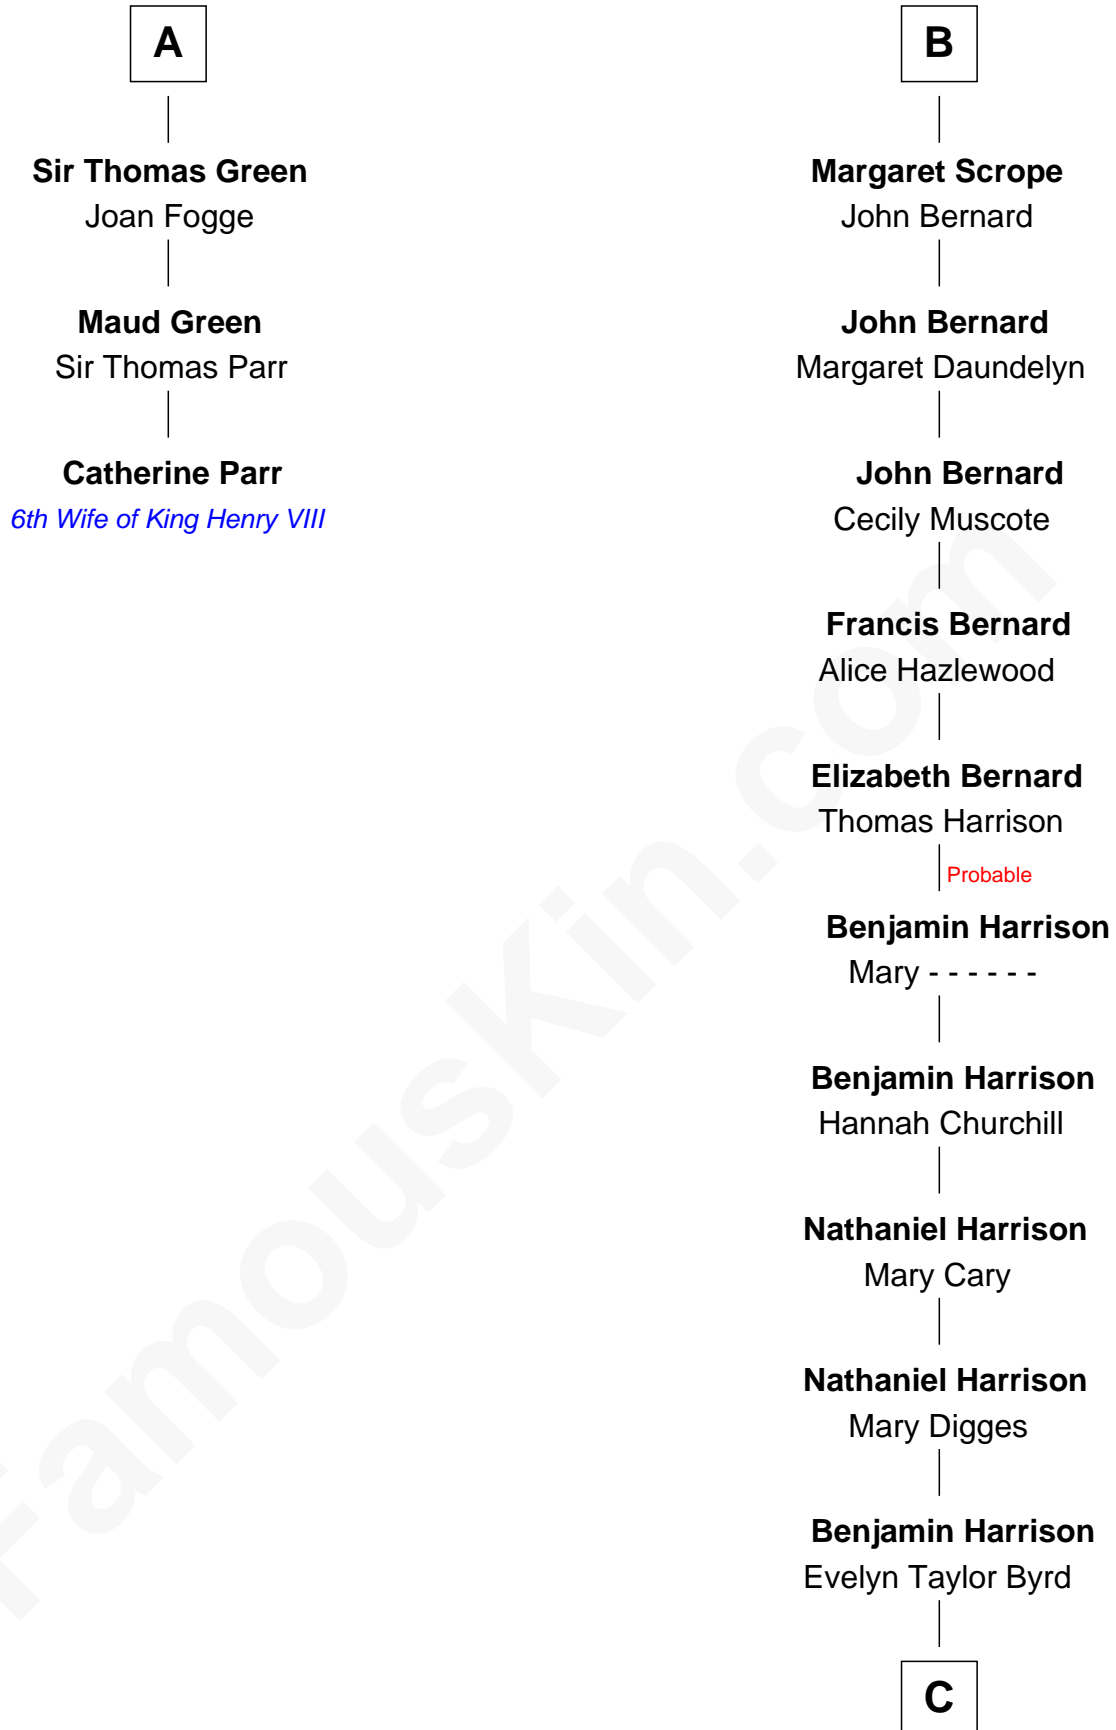

FamousKin.com Relationship Chart of

Catherine Parr

6th Wife of King Henry VIII

9th cousin 11 times removed of

Admiral Richard Byrd

Polar Explorer

Sir John FitzGeoffrey

Isabel le Bigod

C

Anne Harrison

Richard Evelyn Byrd

Col. William Byrd

Jane Meriwether Rivers

Richard Evelyn Byrd

Eleanor Bolling Flood

Admiral Richard Byrd

Polar Explorer

FamousKin.com