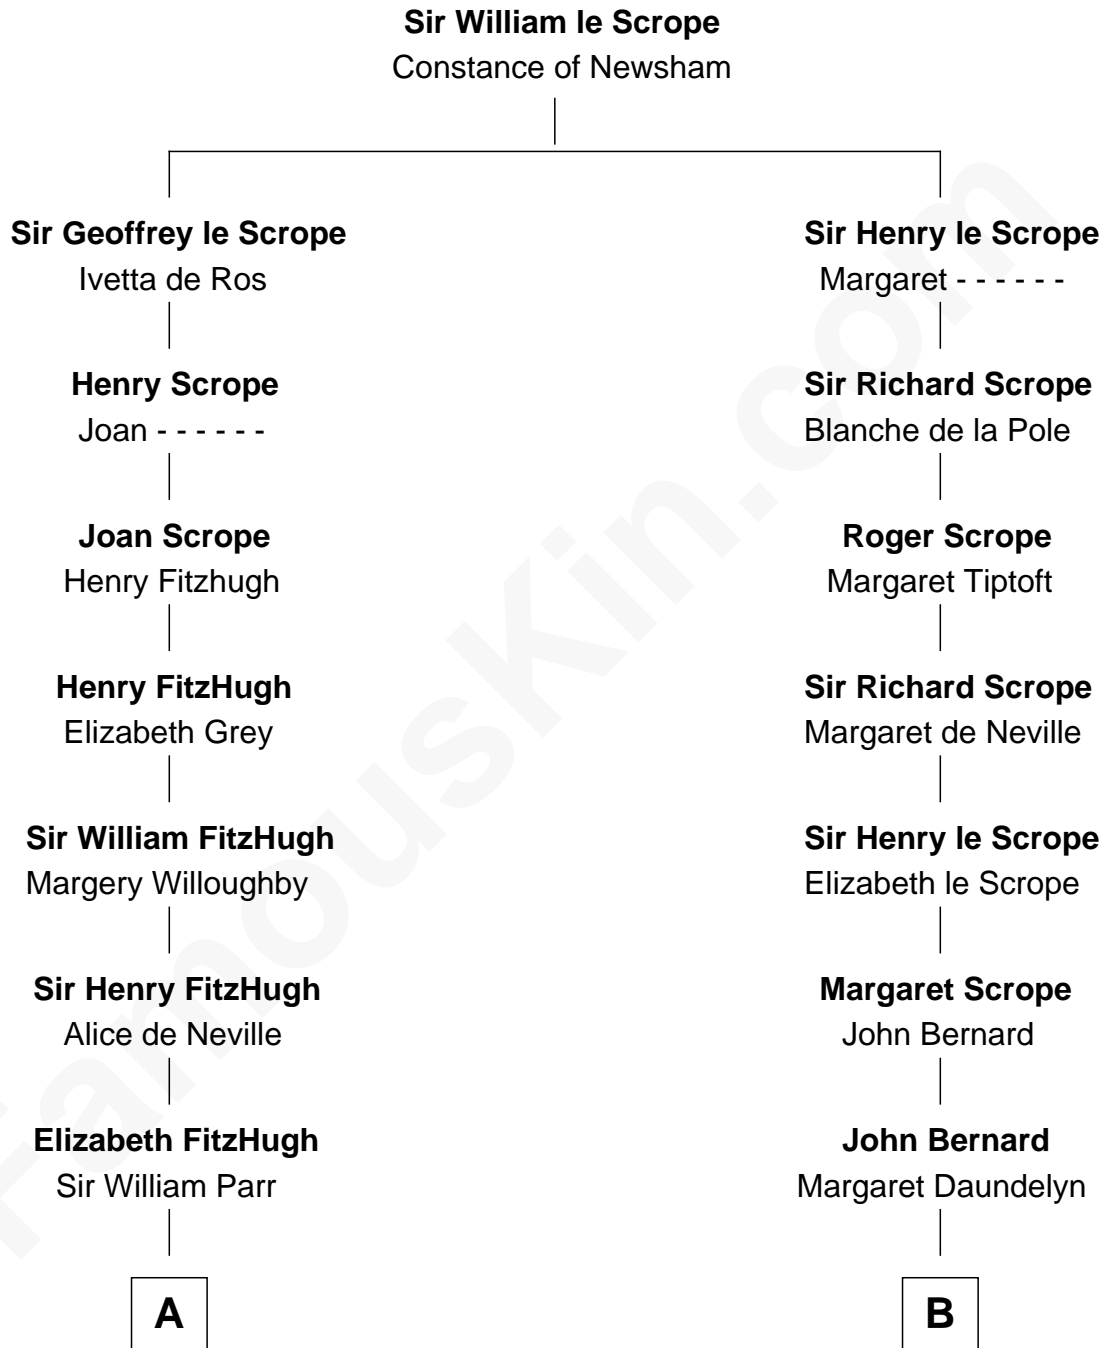

FamousKin.com Relationship Chart of

Catherine Parr

6th Wife of King Henry VIII

8th cousin 10 times removed of

Admiral Richard Byrd

Polar Explorer

C

Richard Evelyn Byrd
Eleanor Bolling Flood

Admiral Richard Byrd
Polar Explorer

FamousKin.com