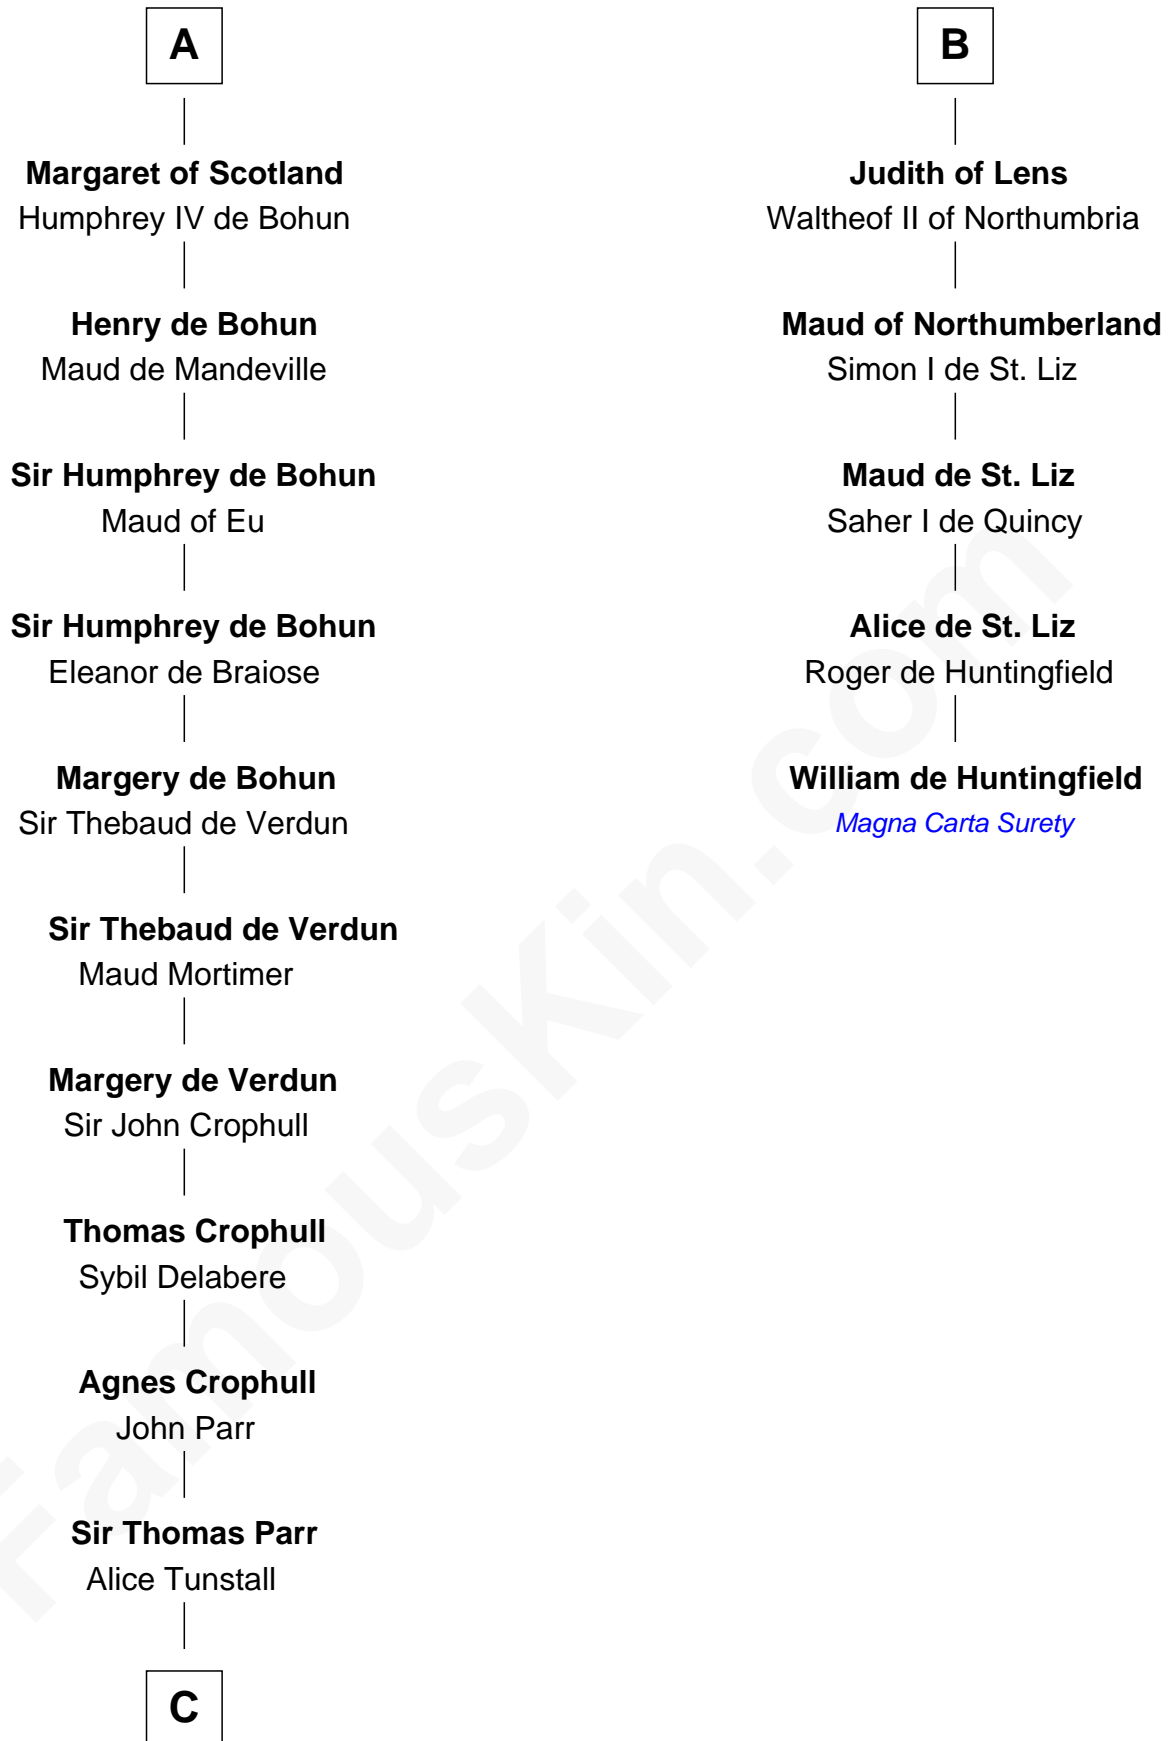

FamousKin.com Relationship Chart of

Catherine Parr

6th Wife of King Henry VIII

11th cousin 8 times removed of

William de Huntingfield

Magna Carta Surety

C

—
Sir William Parr
Elizabeth FitzHugh

—
Sir Thomas Parr
Maud Green

—
Catherine Parr
6th Wife of King Henry VIII

FamousKin.com