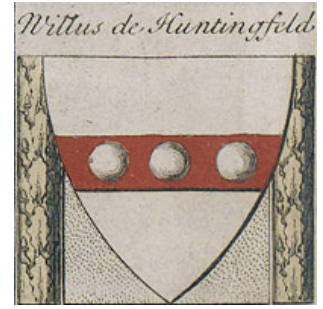

FamousKin.com Relationship Chart of

Catherine Parr

6th Wife of King Henry VIII

11th cousin 8 times removed of

William de Huntingfield

Magna Carta Surety

C

—
Sir William Parr
Elizabeth FitzHugh

—
Sir Thomas Parr
Maud Green

—
Catherine Parr
6th Wife of King Henry VIII

FamousKin.com