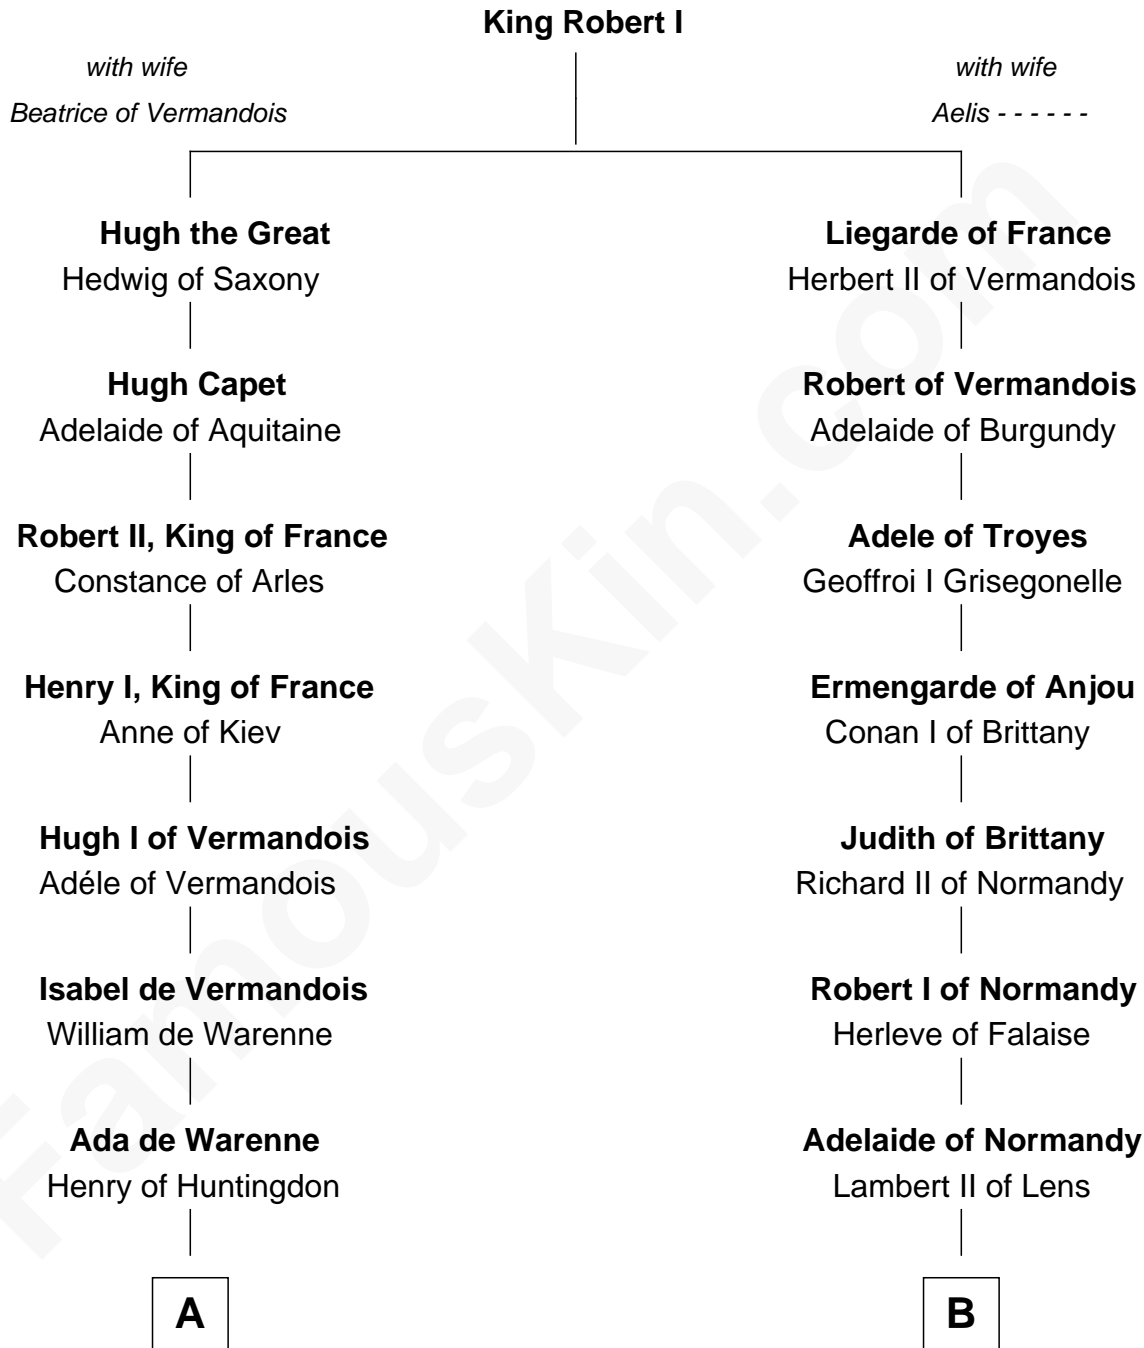

FamousKin.com Relationship Chart of

Catherine Parr

6th Wife of King Henry VIII

11th cousin 8 times removed of

William de Huntingfield

Magna Carta Surety

C

—
Sir William Parr
Elizabeth FitzHugh

—
Sir Thomas Parr
Maud Green

—
Catherine Parr
6th Wife of King Henry VIII

FamousKin.com