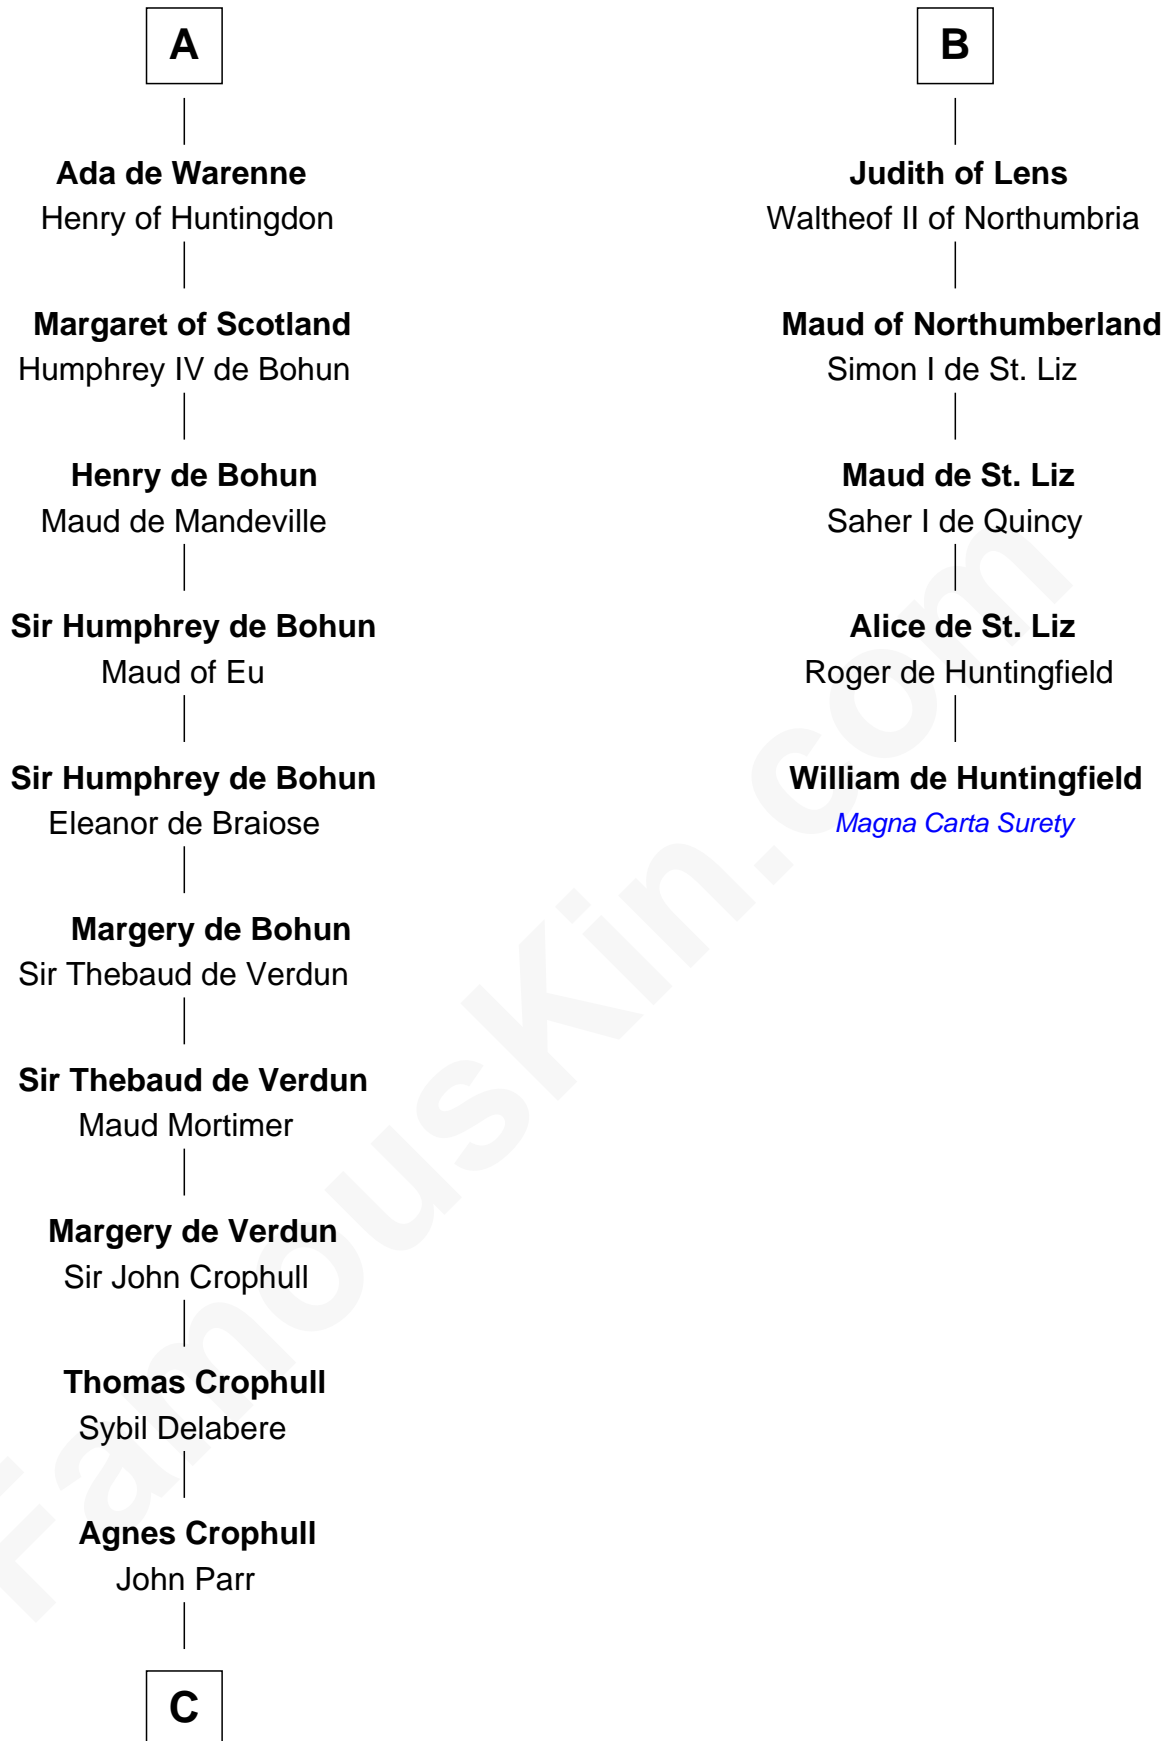

FamousKin.com Relationship Chart of

Catherine Parr

6th Wife of King Henry VIII

11th cousin 9 times removed of

William de Huntingfield

Magna Carta Surety

C

—
Sir Thomas Parr

Alice Tunstall

—
Sir William Parr

Elizabeth FitzHugh

—
Sir Thomas Parr

Maud Green

—
Catherine Parr

6th Wife of King Henry VIII

FamousKin.com