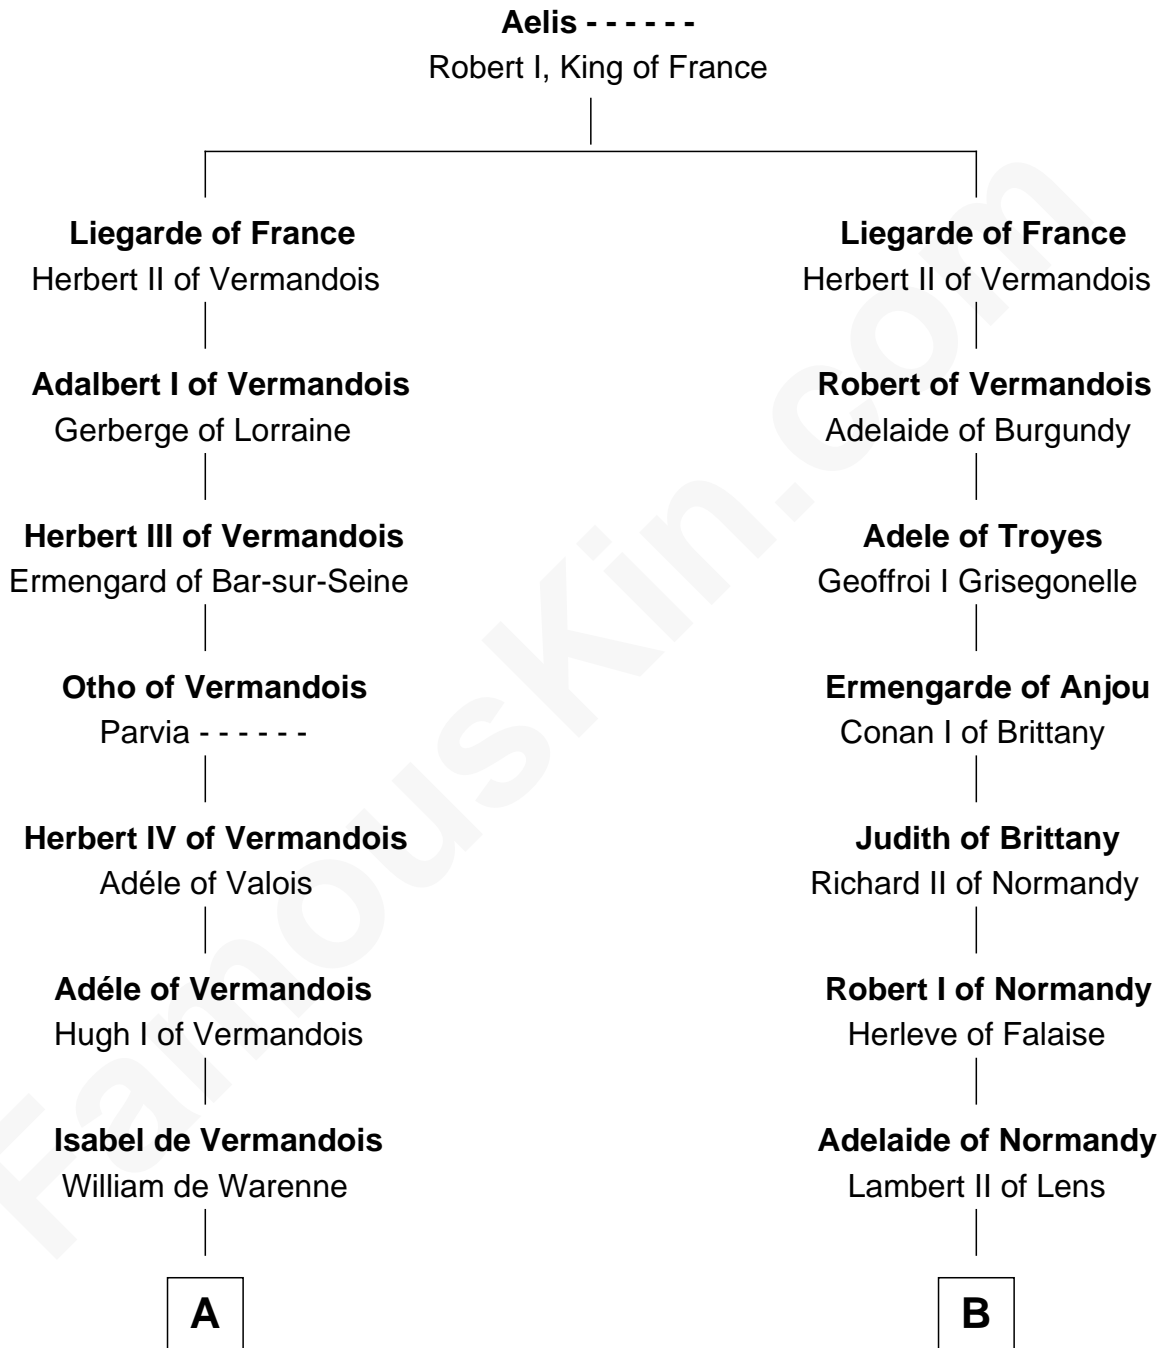

FamousKin.com Relationship Chart of

Catherine Parr

6th Wife of King Henry VIII

11th cousin 9 times removed of

William de Huntingfield

Magna Carta Surety

C

—
Sir Thomas Parr

Alice Tunstall

—
Sir William Parr

Elizabeth FitzHugh

—
Sir Thomas Parr

Maud Green

—
Catherine Parr

6th Wife of King Henry VIII

FamousKin.com