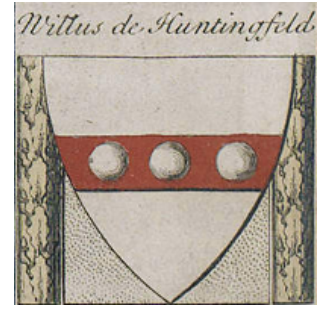

# FamousKin.com Relationship Chart of

**Catherine Parr**

*6th Wife of King Henry VIII*

11th cousin 10 times removed of

**William de Huntingfield**

*Magna Carta Surety*

**Baudouin I of Flanders**

Judith of France

**Baudouin II of Flanders**

AElfthryth of Wessex

**Arnulf of Flanders**

Adele of Vermandois

**Baudoin III of Flanders**

Mathilde of Saxony

**Arnulf II of Flanders**

Rozala of Lombardy