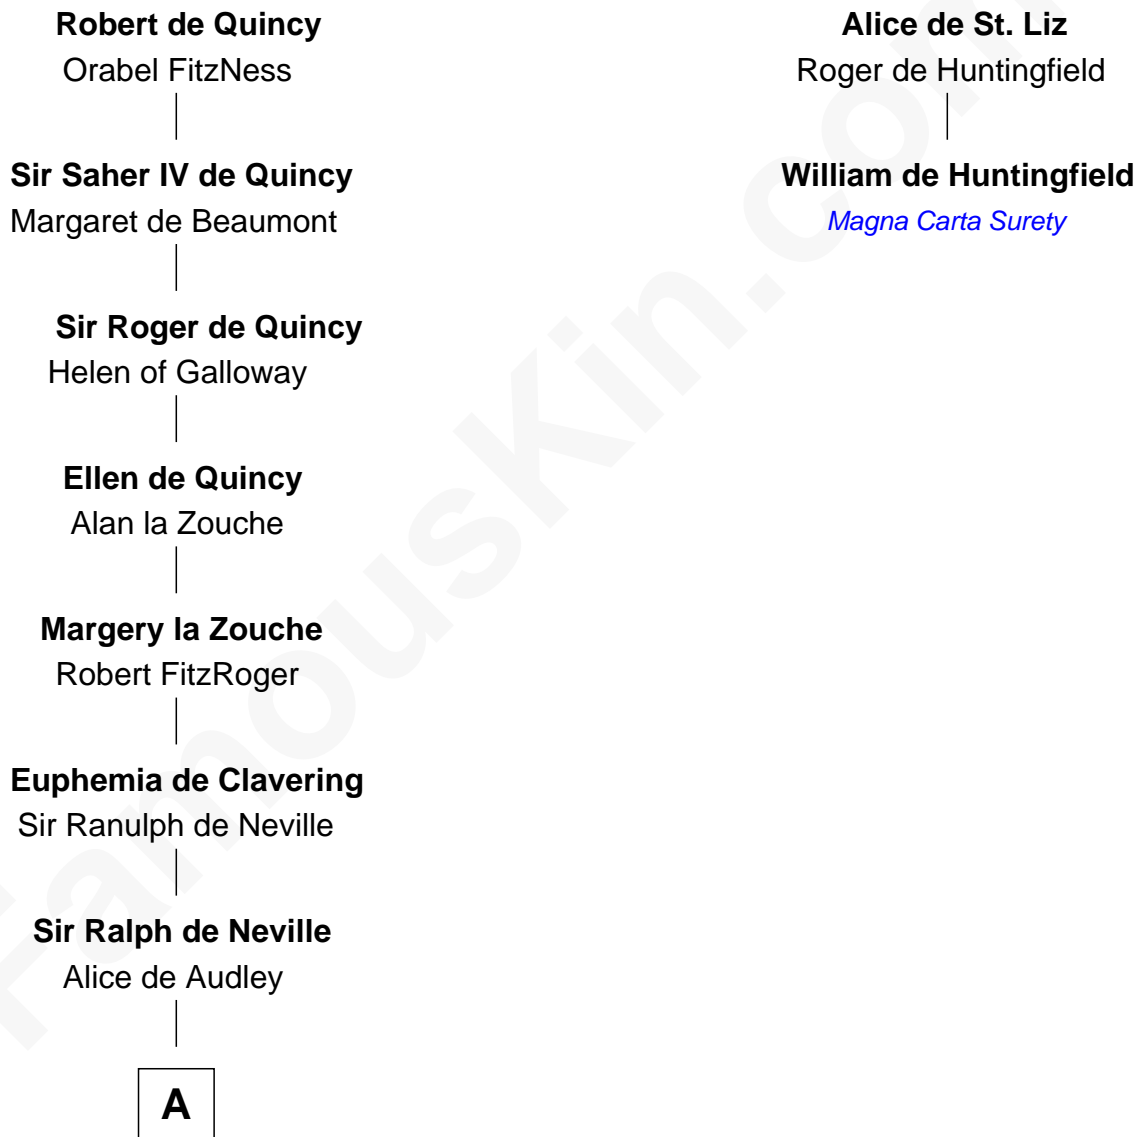

FamousKin.com Relationship Chart of

Catherine Parr

6th Wife of King Henry VIII

1st cousin 12 times removed of

William de Huntingfield

Magna Carta Surety

Saher I de Quincy

Maud de St. Liz