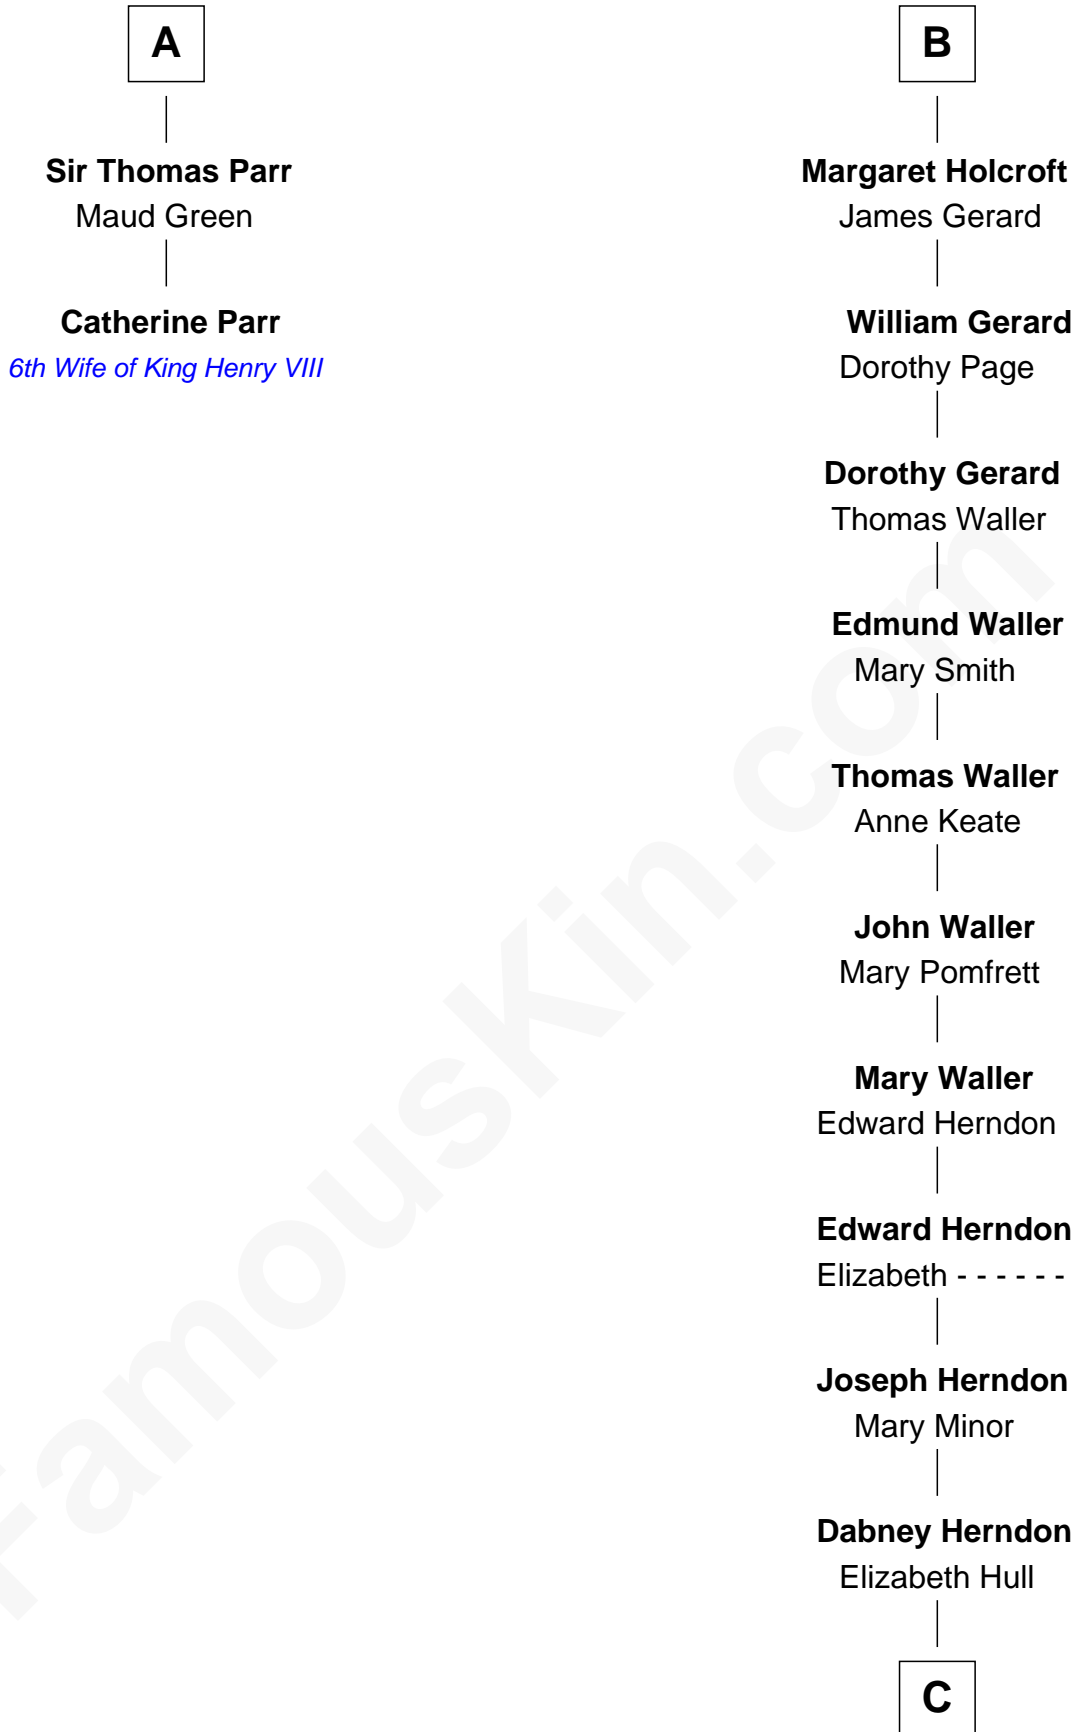

FamousKin.com Relationship Chart of

Catherine Parr

6th Wife of King Henry VIII

8th cousin 10 times removed of

Ellen (Herndon) Arthur

Wife of President Chester A. Arthur

C

Capt. William Lewis Herndon
Frances Elizabeth Hansborough

Ellen (Herndon) Arthur
Wife of President Chester Arthur

FamousKin.com