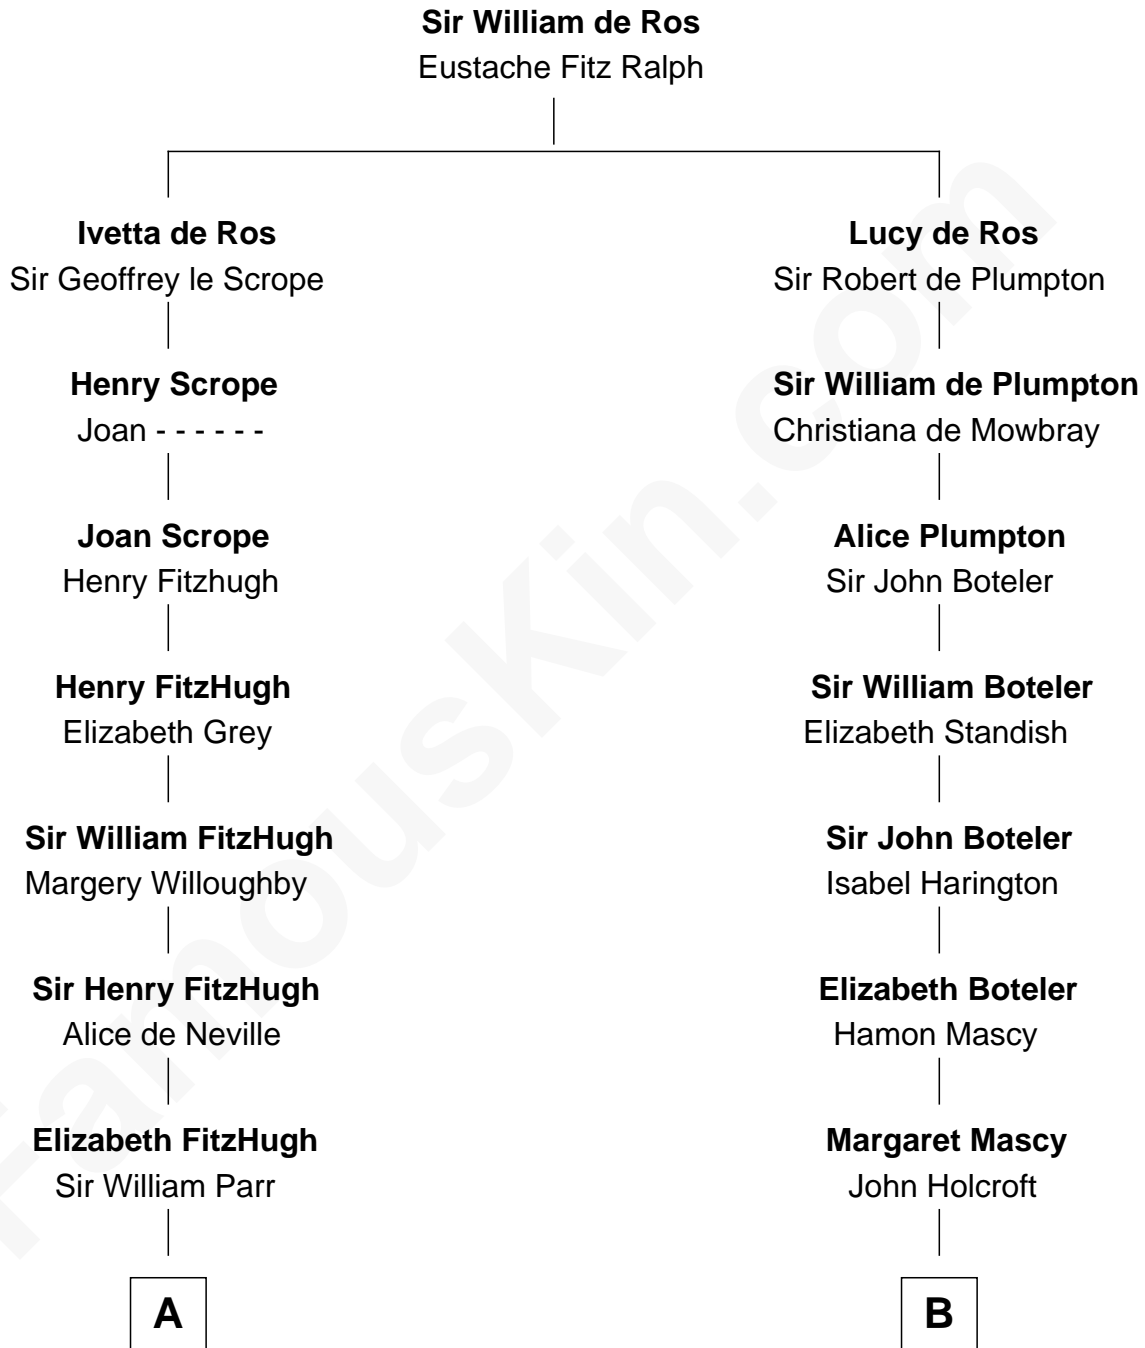

FamousKin.com Relationship Chart of

Catherine Parr

6th Wife of King Henry VIII

8th cousin 10 times removed of

Ellen (Herndon) Arthur

Wife of President Chester A. Arthur

C

Capt. William Lewis Herndon
Frances Elizabeth Hansborough

Ellen (Herndon) Arthur
Wife of President Chester Arthur

FamousKin.com