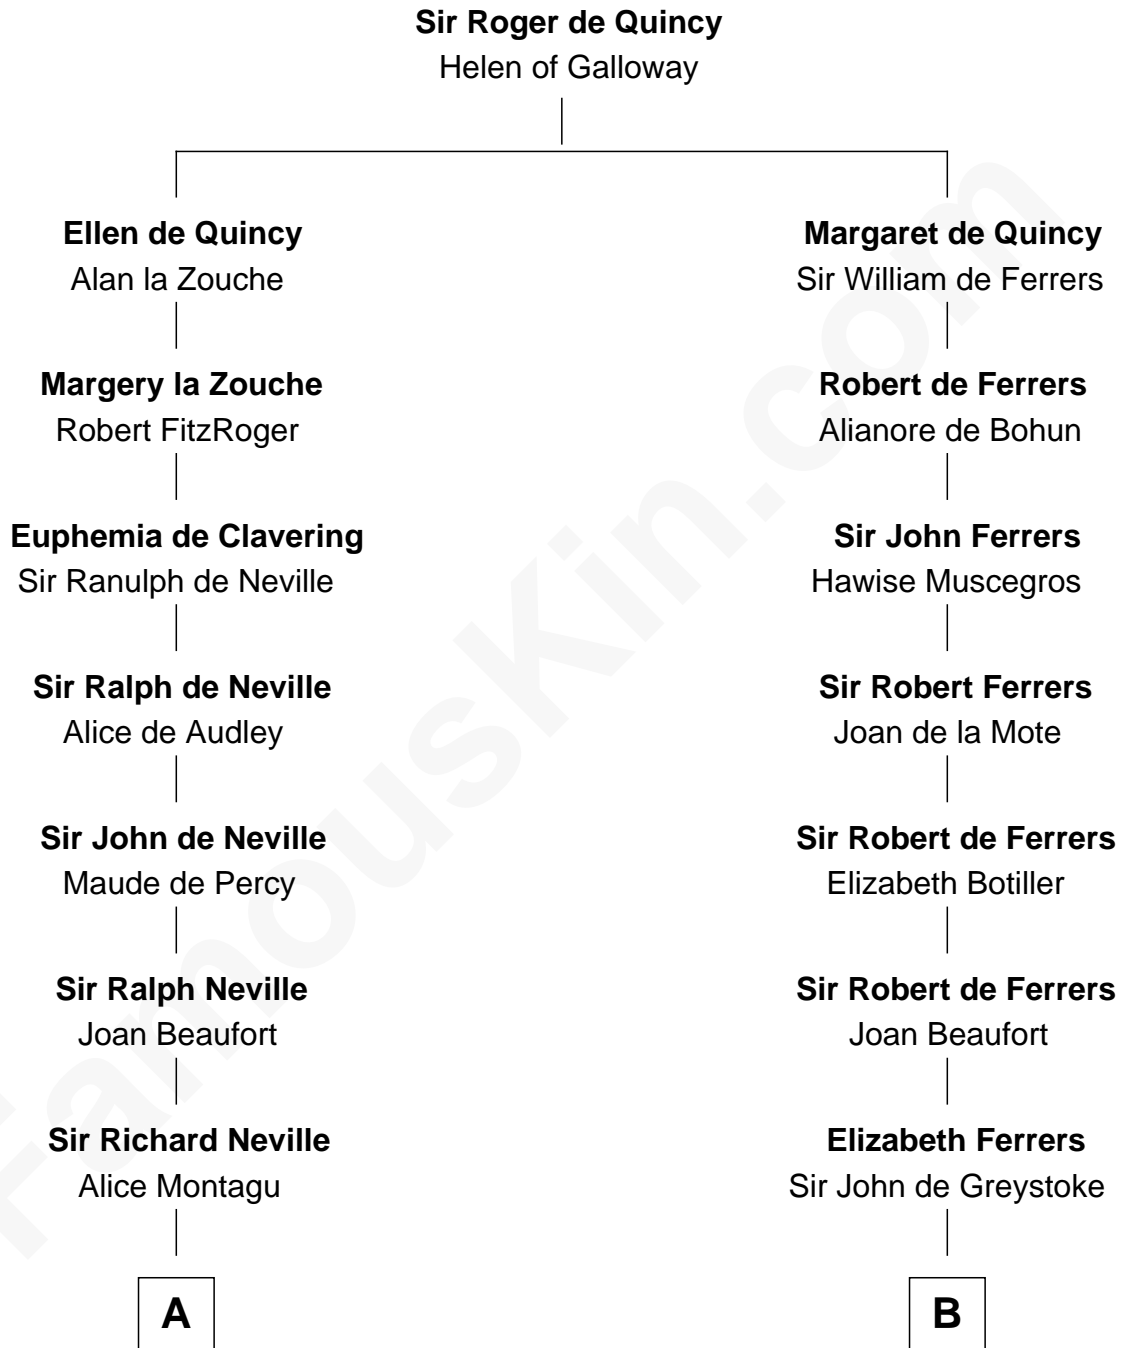

# FamousKin.com Relationship Chart of

**Catherine Parr**

*6th Wife of King Henry VIII*

10th cousin 8 times removed of

**Robert Treat Paine**

*Signer of the Declaration of Independence*

**C**

**Eunice Treat**  
Thomas Paine

**Robert Treat Paine**  
*Signer of Declaration of Independence*

FamousKin.com