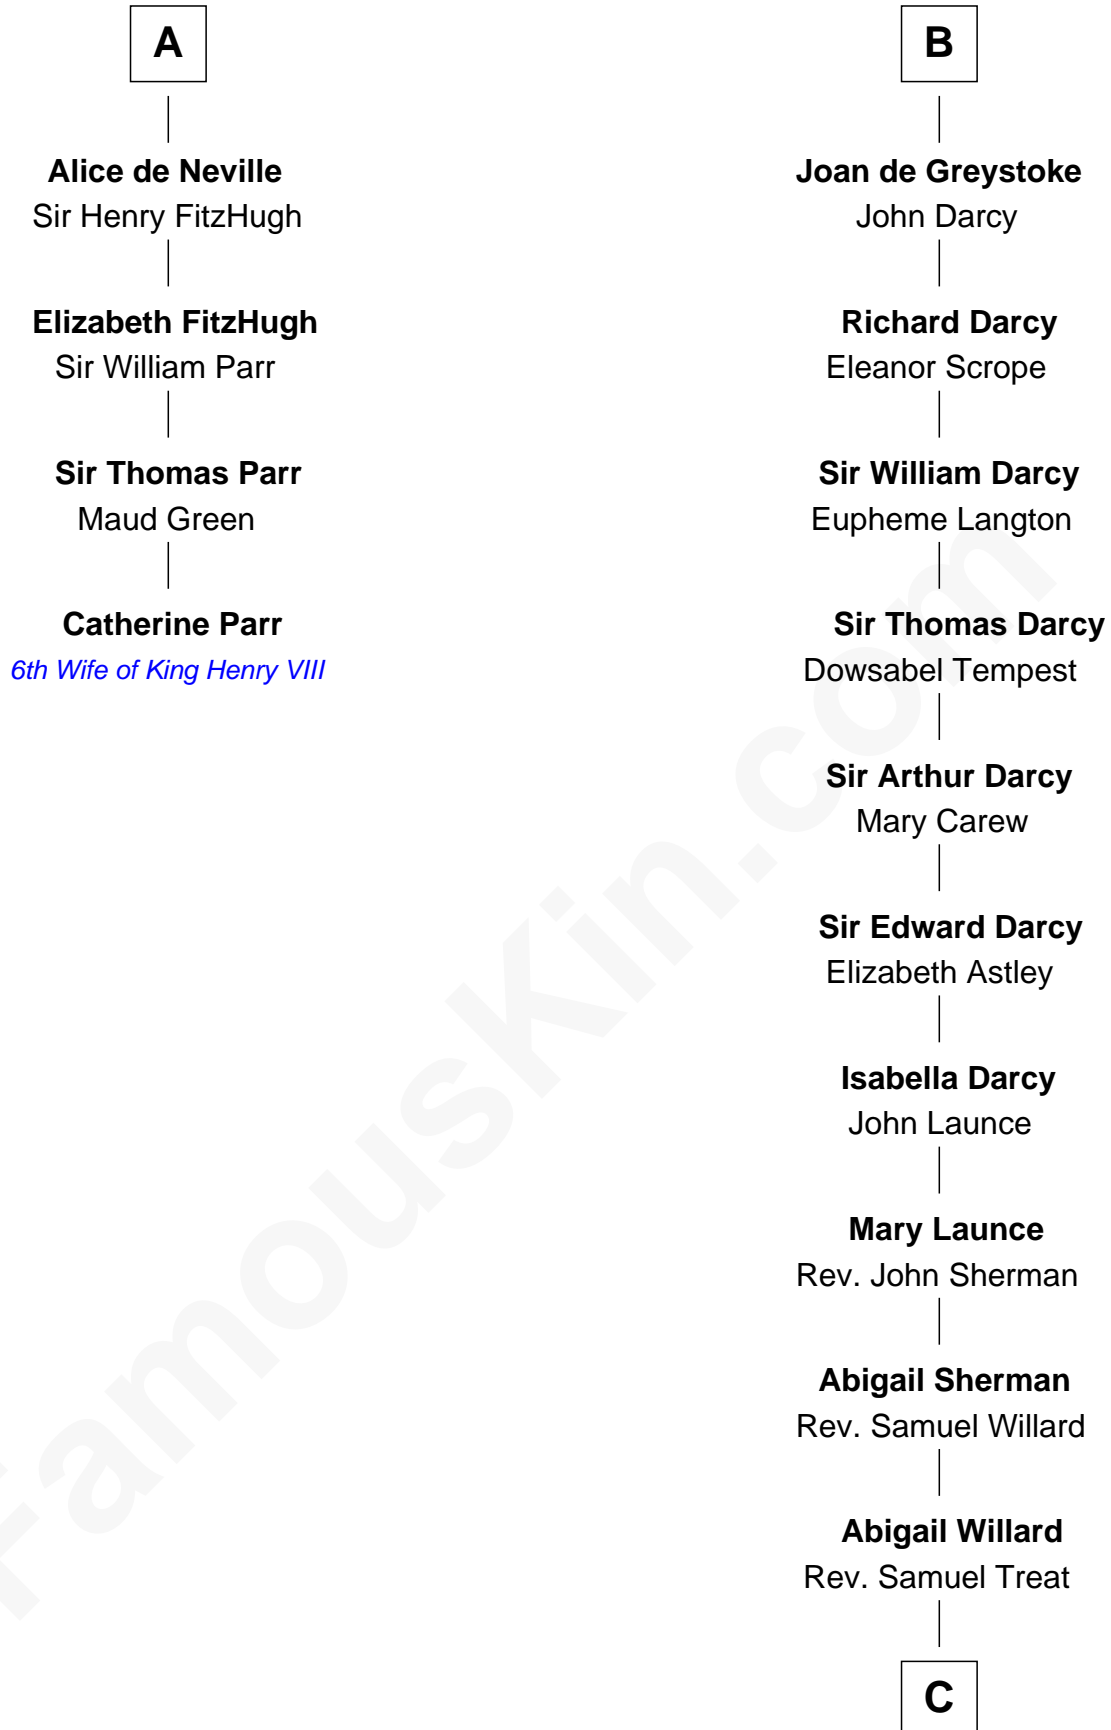

# FamousKin.com Relationship Chart of

**Catherine Parr**

*6th Wife of King Henry VIII*

10th cousin 8 times removed of

**Robert Treat Paine**

*Signer of the Declaration of Independence*

**C**

**Eunice Treat**  
Thomas Paine

**Robert Treat Paine**  
*Signer of Declaration of Independence*

FamousKin.com