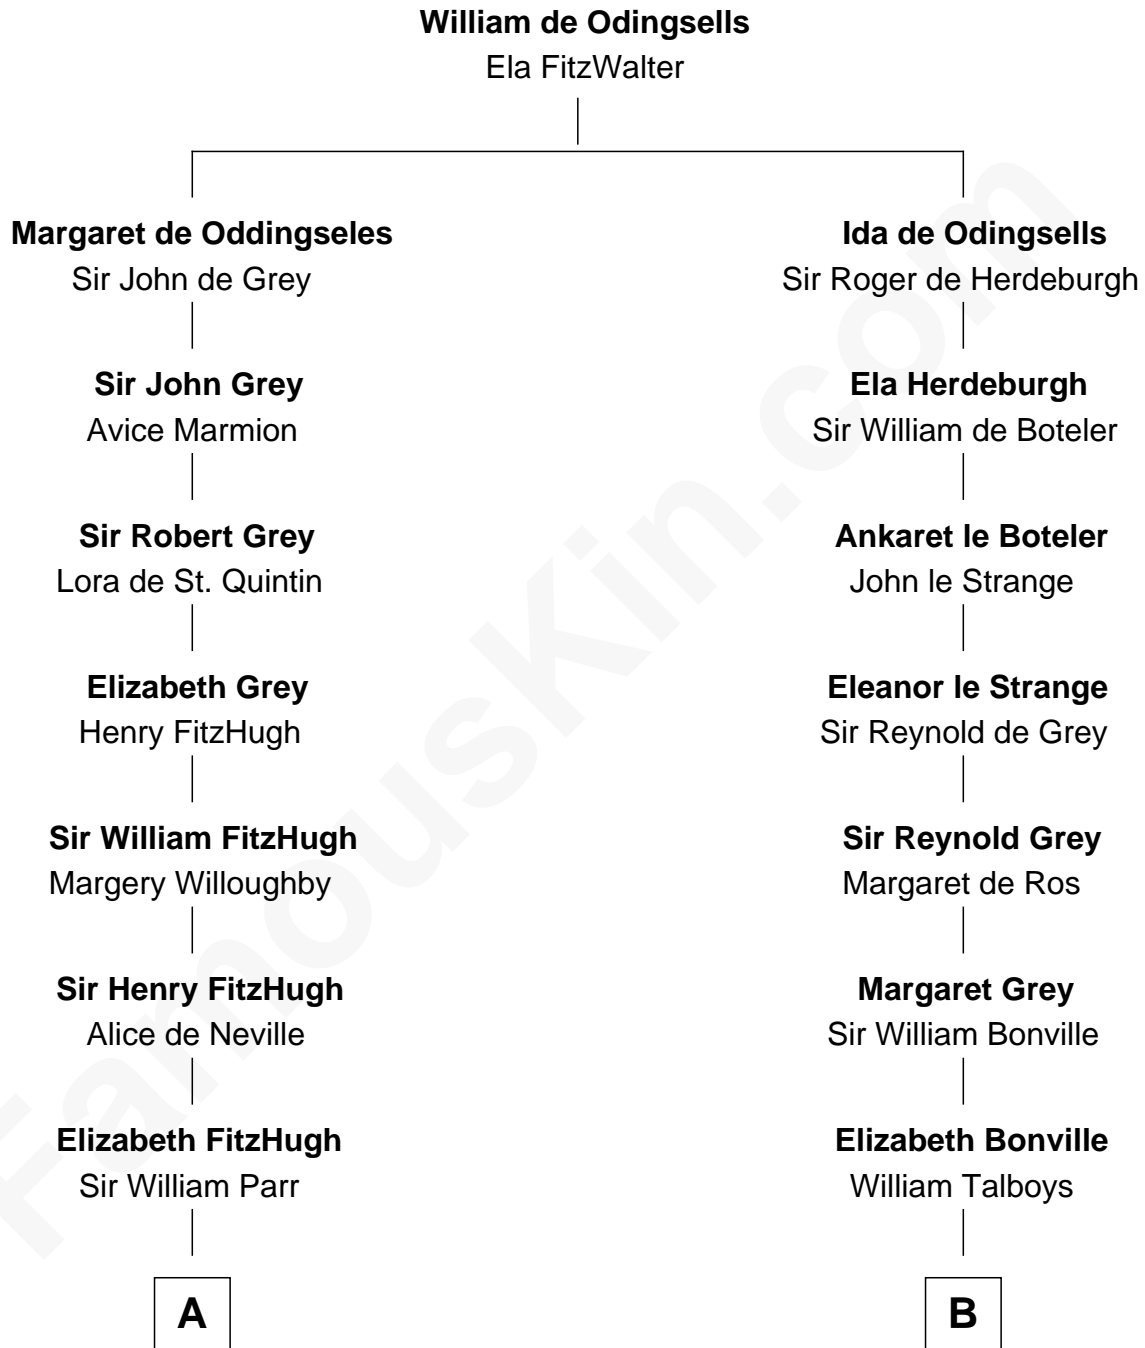

FamousKin.com Relationship Chart of

Catherine Parr

6th Wife of King Henry VIII

8th cousin 8 times removed of

Thomas Nelson

Signer of the Declaration of Independence

A

Sir Thomas Parr

Maud Green

Catherine Parr

6th Wife of King Henry VIII

B

Sir Robert Talboys

Elizabeth Heron

Sir George Talboys

Elizabeth Gascoigne