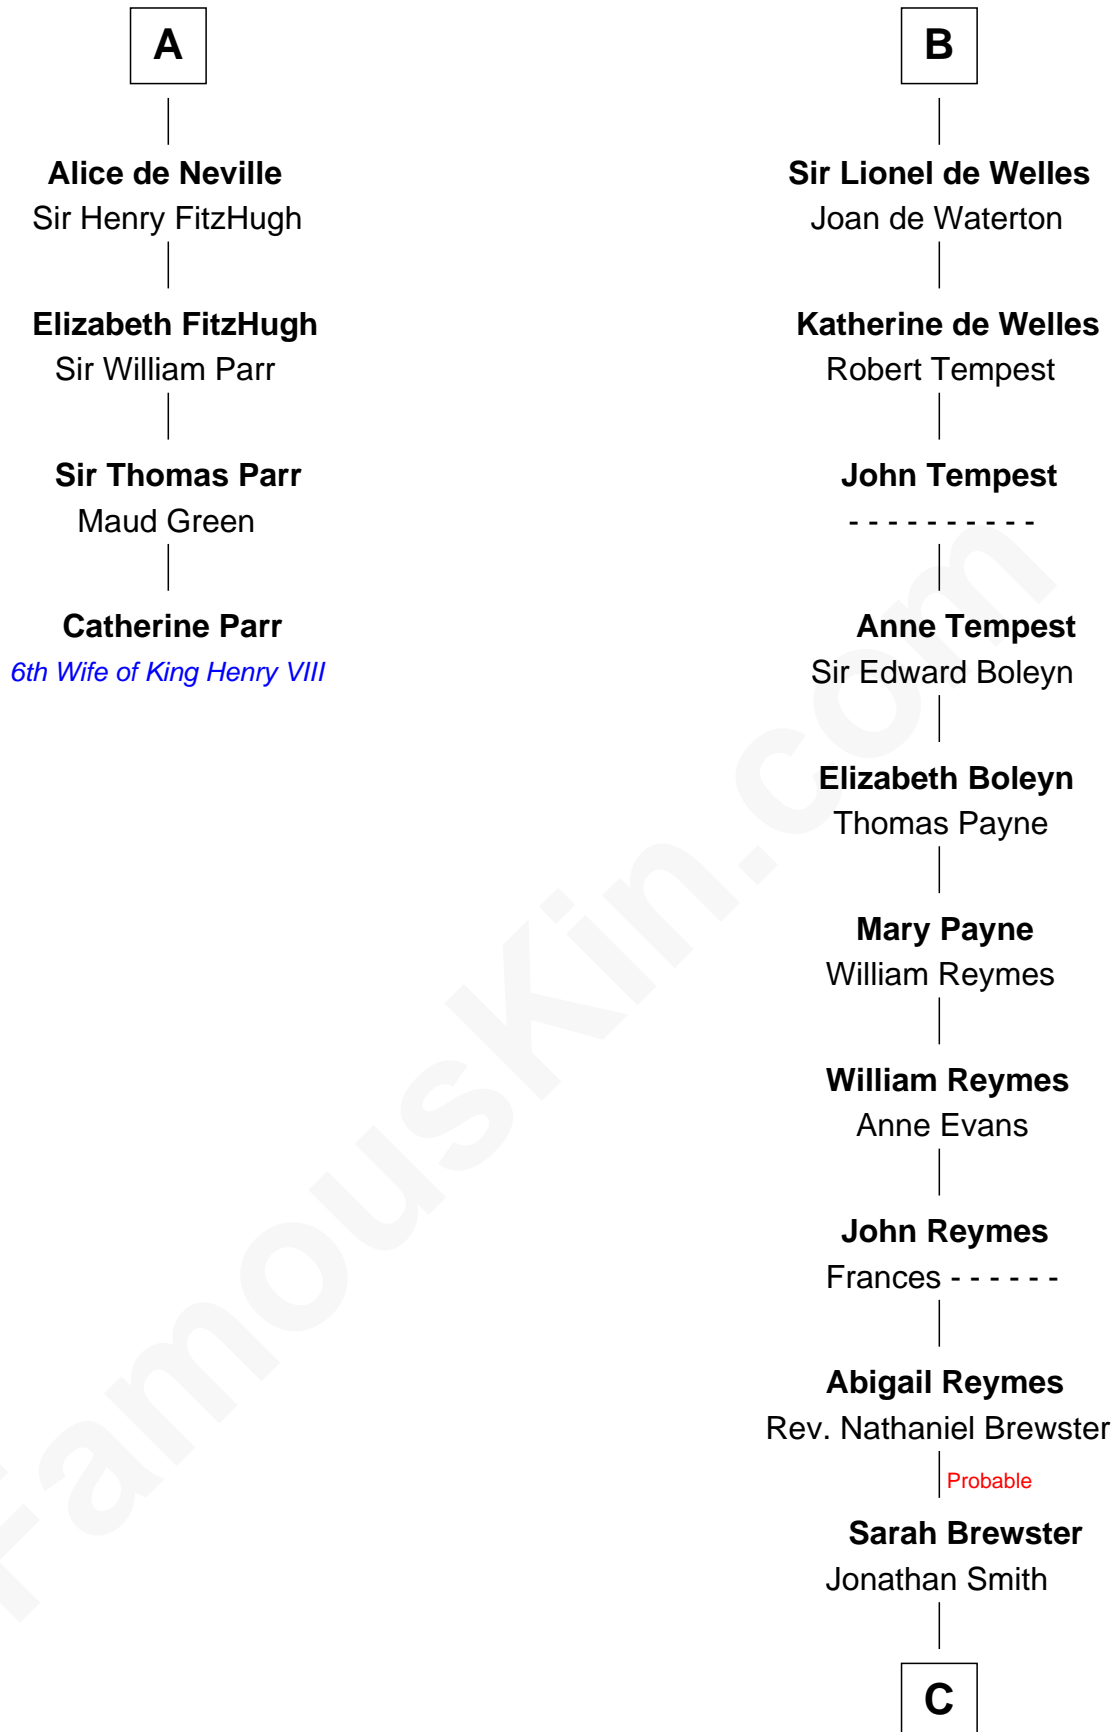

# FamousKin.com Relationship Chart of

**Catherine Parr**

*6th Wife of King Henry VIII*

10th cousin 9 times removed of

**William Floyd**

*Signer of the Declaration of Independence*

**C**

Jonathan Smith

Elizabeth Platt

Tabitha Smith

Nicholl Floyd

William Floyd

*Signer of Declaration of Independence*

FamousKin.com