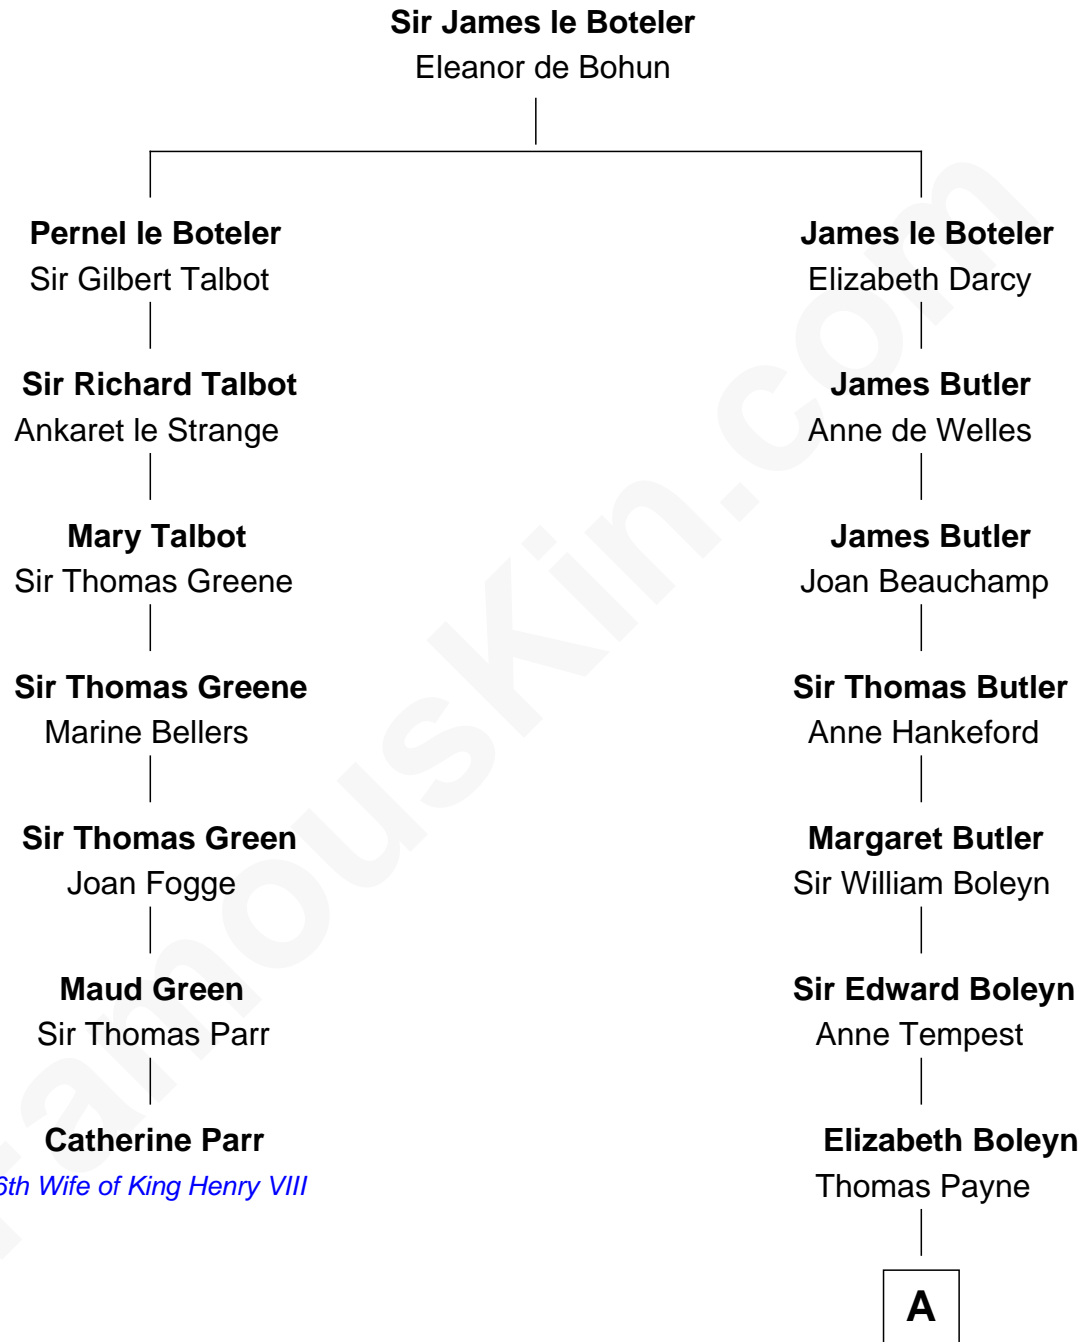

# FamousKin.com Relationship Chart of

**Catherine Parr**

*6th Wife of King Henry VIII*

6th cousin 8 times removed of

**William Floyd**

*Signer of the Declaration of Independence*

**A**

**Mary Payne**  
William Reymes

**William Reymes**  
Anne Evans

**John Reymes**  
Frances - - - - -

**Abigail Reymes**  
Rev. Nathaniel Brewster  
*Probable*

**Sarah Brewster**  
Jonathan Smith

**Jonathan Smith**  
Elizabeth Platt

**Tabitha Smith**  
Nicholl Floyd

**William Floyd**

*Signer of Declaration of Independence*