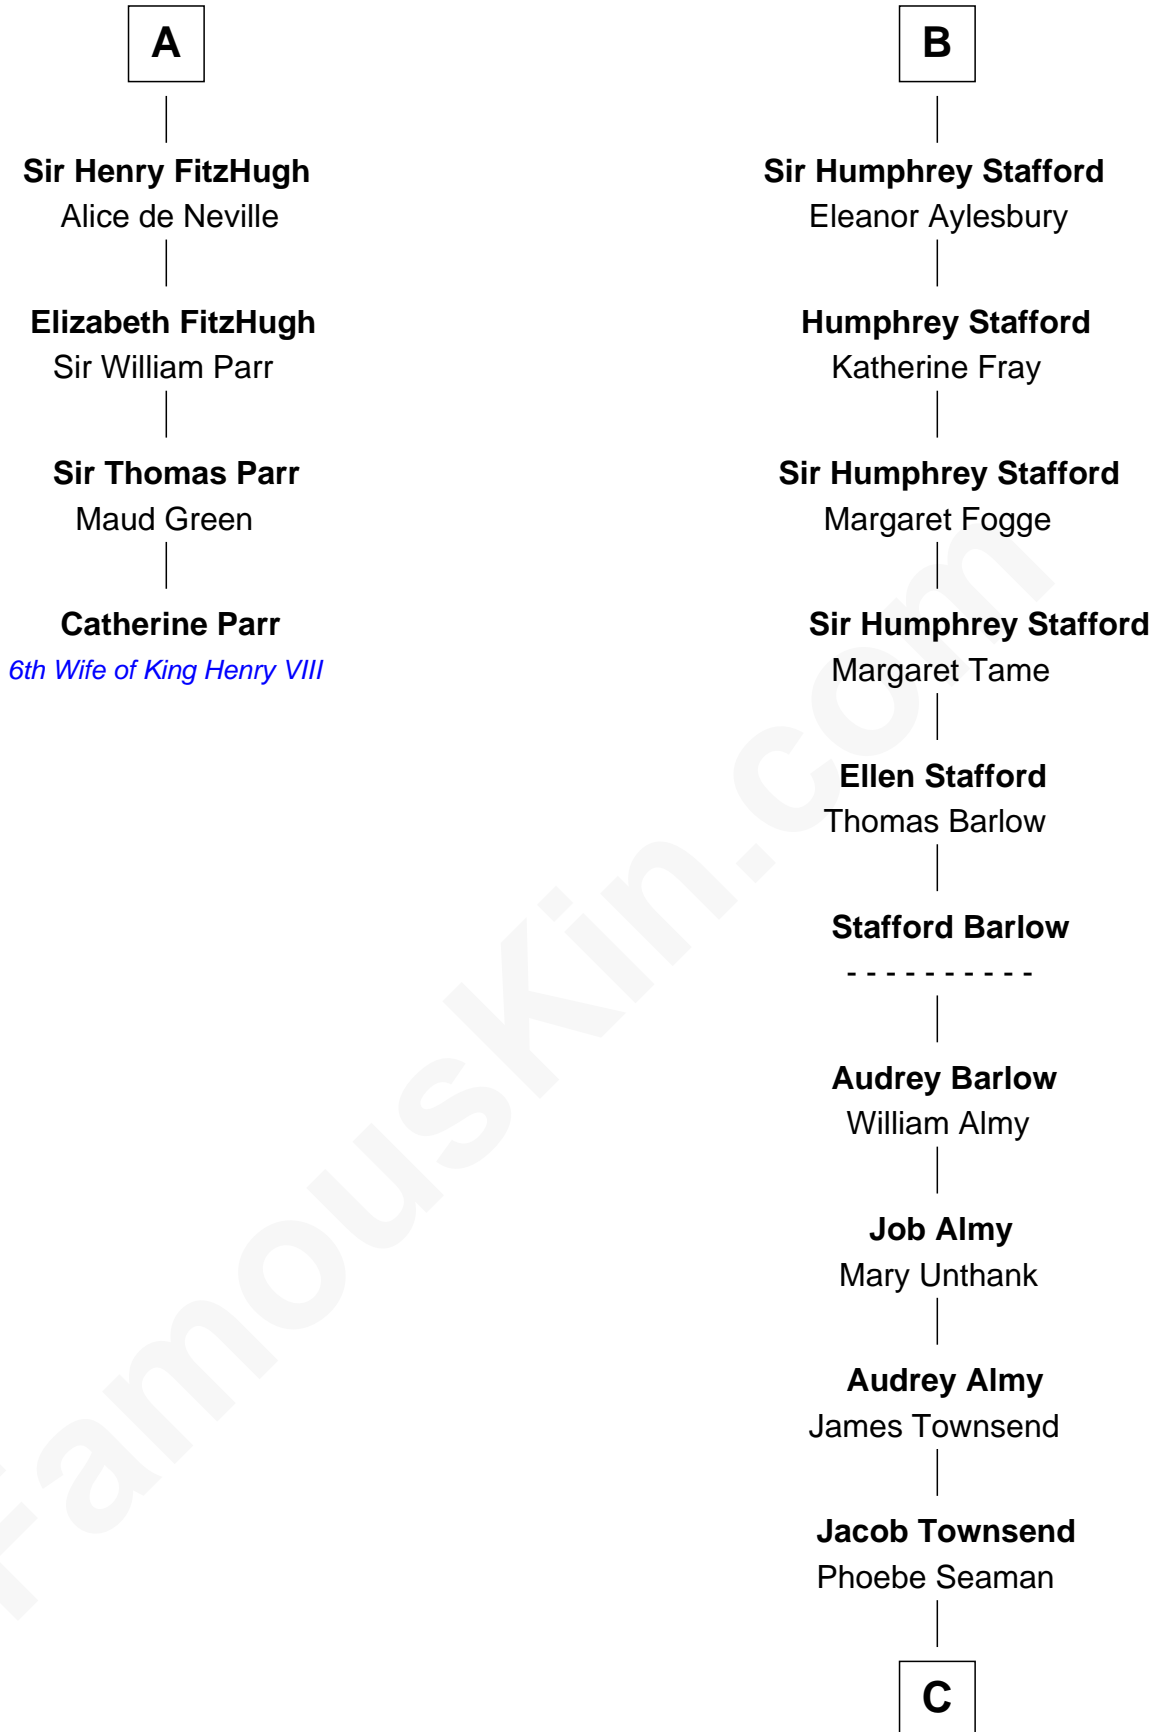

FamousKin.com Relationship Chart of

Catherine Parr

6th Wife of King Henry VIII

10th cousin 8 times removed of

Robert Townsend

Member of the Culper Spy Ring during the American Revolution

Sir Roger de Somery

Nichole d'Aubenev

C

Samuel Townsend

Sarah Stoddard

Robert Townsend

Spy known as "Culper Jr."

FamousKin.com