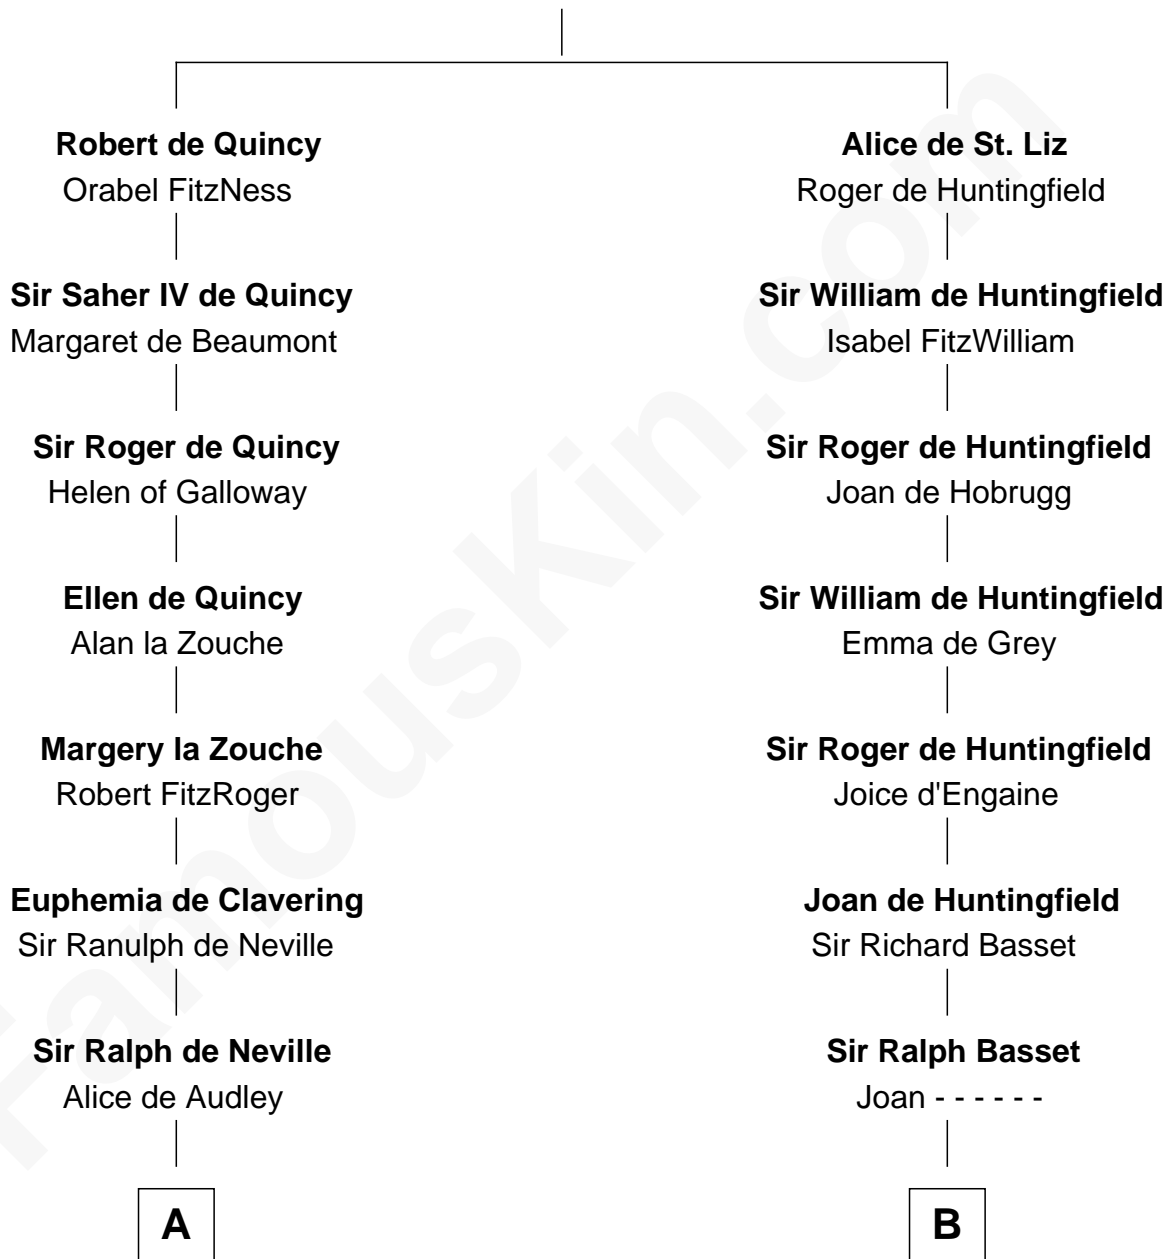

FamousKin.com Relationship Chart of

Catherine Parr

6th Wife of King Henry VIII

13th cousin 8 times removed of

Robert Townsend

Member of the Culper Spy Ring during the American Revolution

Saher I de Quincy

Maud de St. Liz

C

—
Job Almy

Mary Unthank

—
Audrey Almy

James Townsend

—
Jacob Townsend

Phoebe Seaman

—
Samuel Townsend

Sarah Stoddard

—
Robert Townsend

Spy known as "Culper Jr."

FamousKin.com