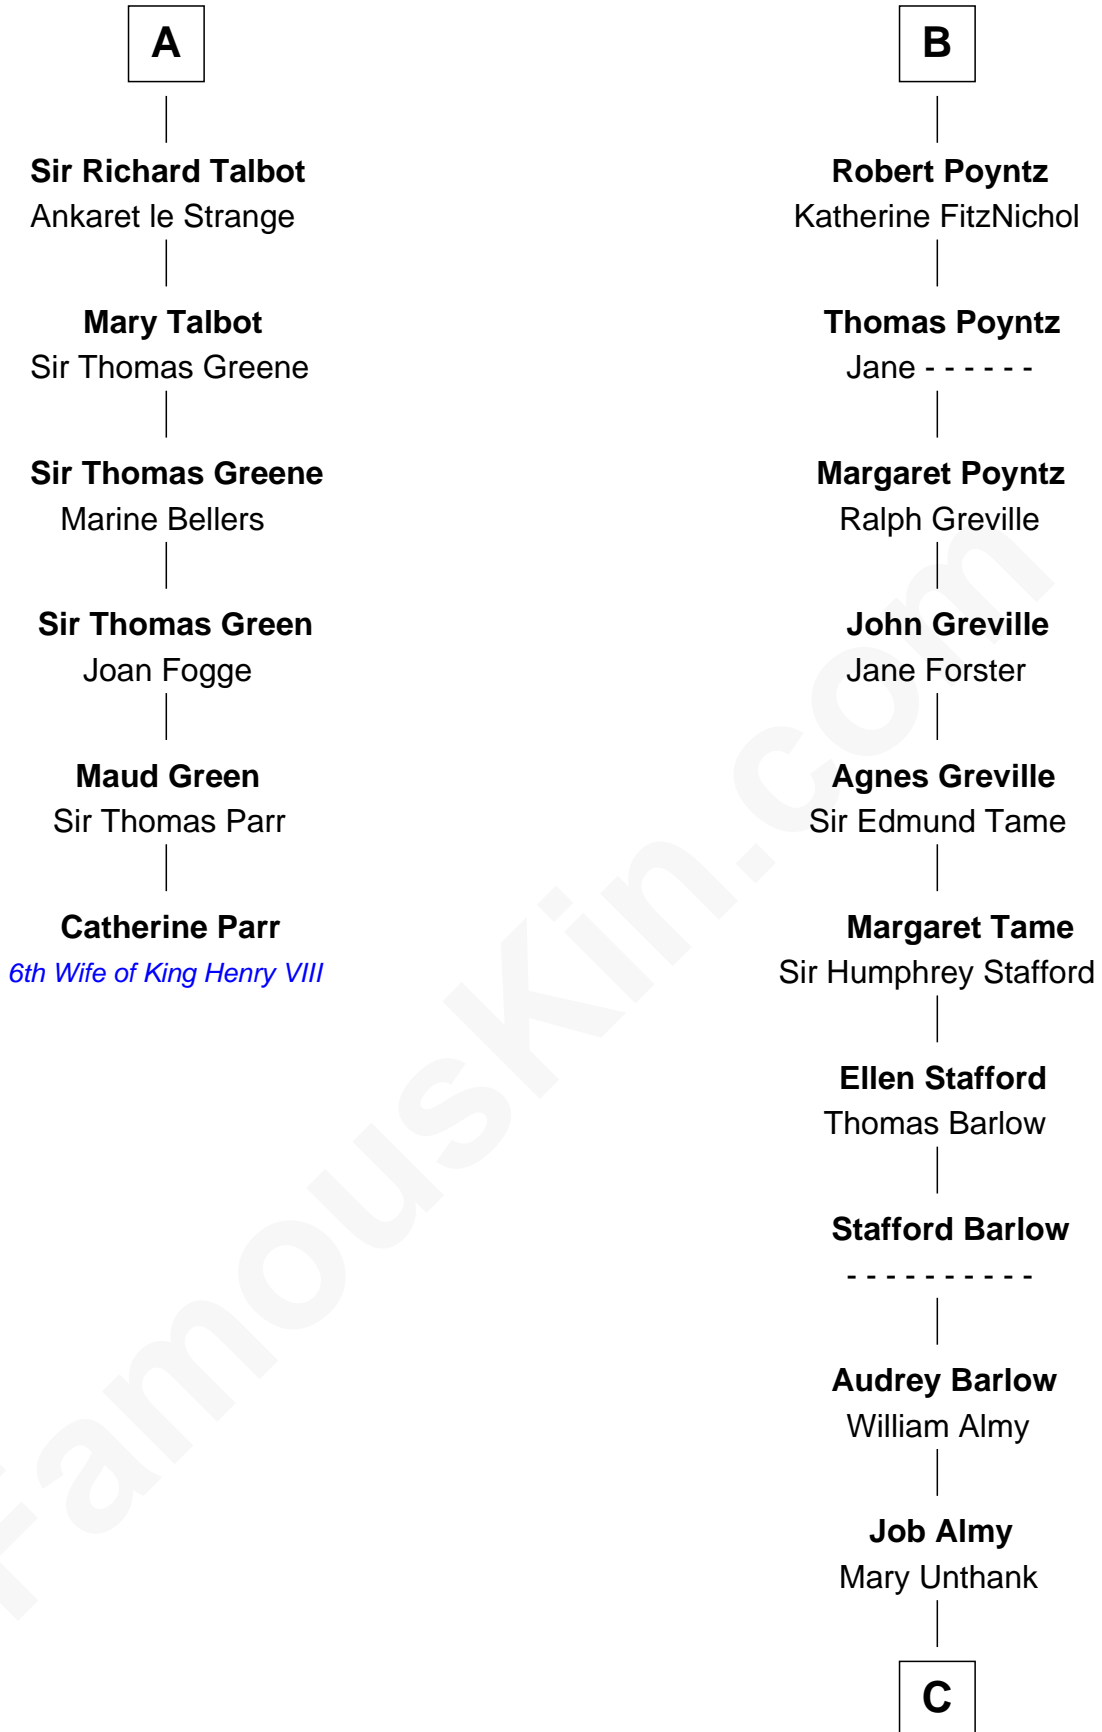

FamousKin.com Relationship Chart of

Catherine Parr

6th Wife of King Henry VIII

12th cousin 8 times removed of

Robert Townsend

Member of the Culper Spy Ring during the American Revolution

C

Audrey Almy
James Townsend

Jacob Townsend
Phoebe Seaman

Samuel Townsend
Sarah Stoddard

Robert Townsend
Spy known as "Culper Jr."

FamousKin.com