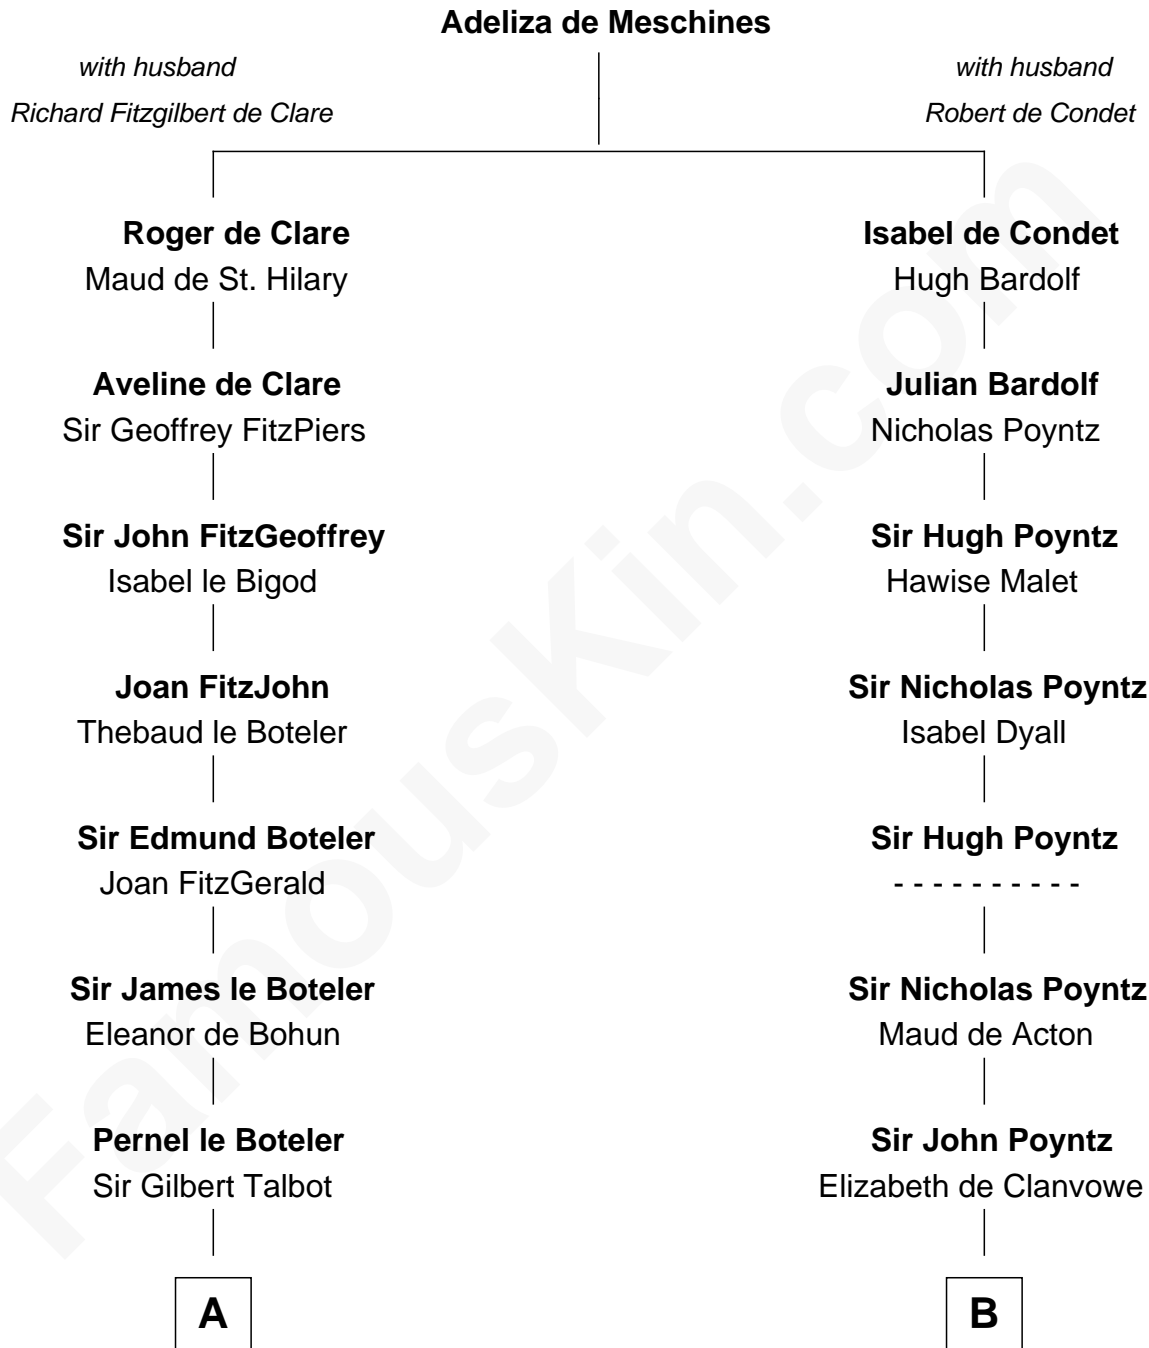

FamousKin.com Relationship Chart of

Catherine Parr

6th Wife of King Henry VIII

12th cousin 8 times removed of

Robert Townsend

Member of the Culper Spy Ring during the American Revolution

C

Audrey Almy
James Townsend

Jacob Townsend
Phoebe Seaman

Samuel Townsend
Sarah Stoddard

Robert Townsend
Spy known as "Culper Jr."

FamousKin.com