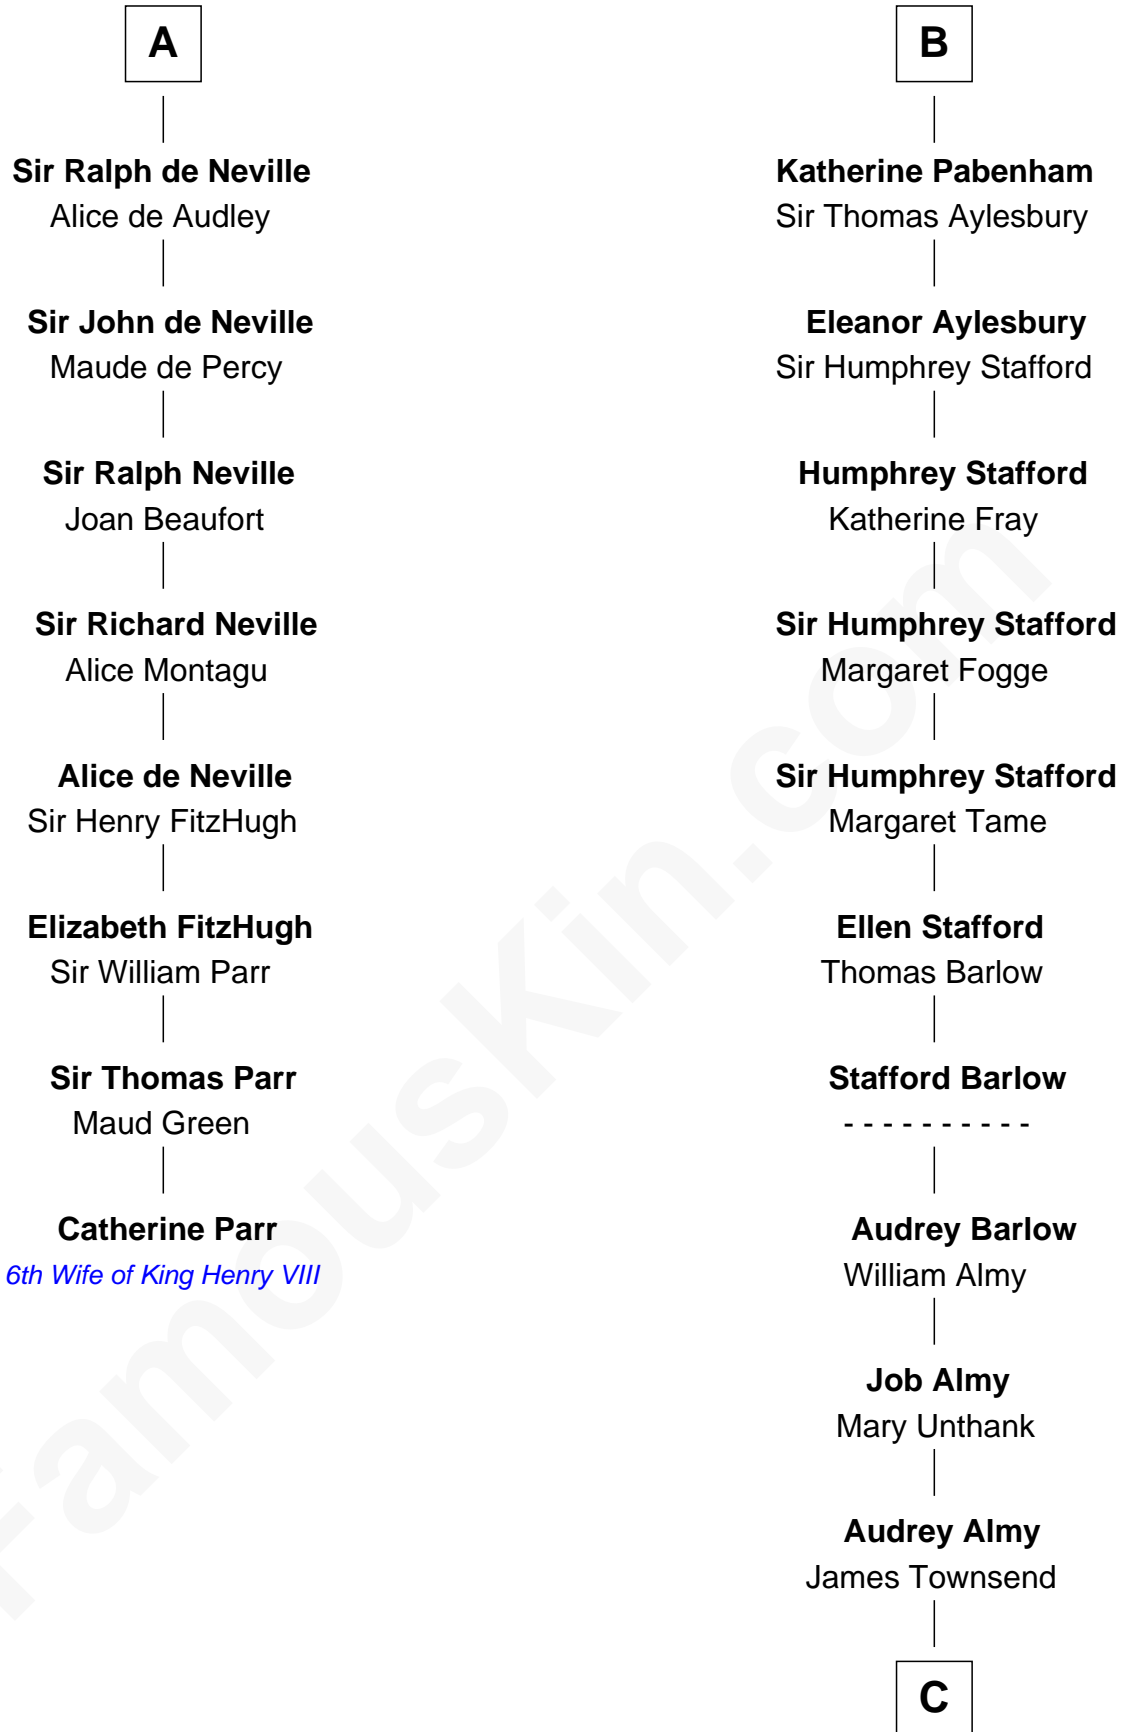

# FamousKin.com Relationship Chart of

**Catherine Parr**

*6th Wife of King Henry VIII*

14th cousin 5 times removed of

**Robert Townsend**

*Member of the Culper Spy Ring during the American Revolution*

**William I de Lancaster**

Gundred de Warenne

**Avice of Lancaster**

Richard de Morville

**Helena de Morville**

Roland of Galloway

**Alan of Galloway**

Helen de l'Isle

**Helen of Galloway**

**William II de Lancaster**

Hawise de Stuteville

**Hawise de Lancaster**

Gilbert FitzRoger

**Hawise de Lancaster**

Peter II de Brus

**Agnes de Brus**

Walter de Fauconberge

**Anice de Fauconberge**

Sir Nicholas Engaine

**Sir John d'Engaine**

Joan Peveral

**Elizabeth d'Engaine**

Sir Laurence de Pabenham

**B**

**C**