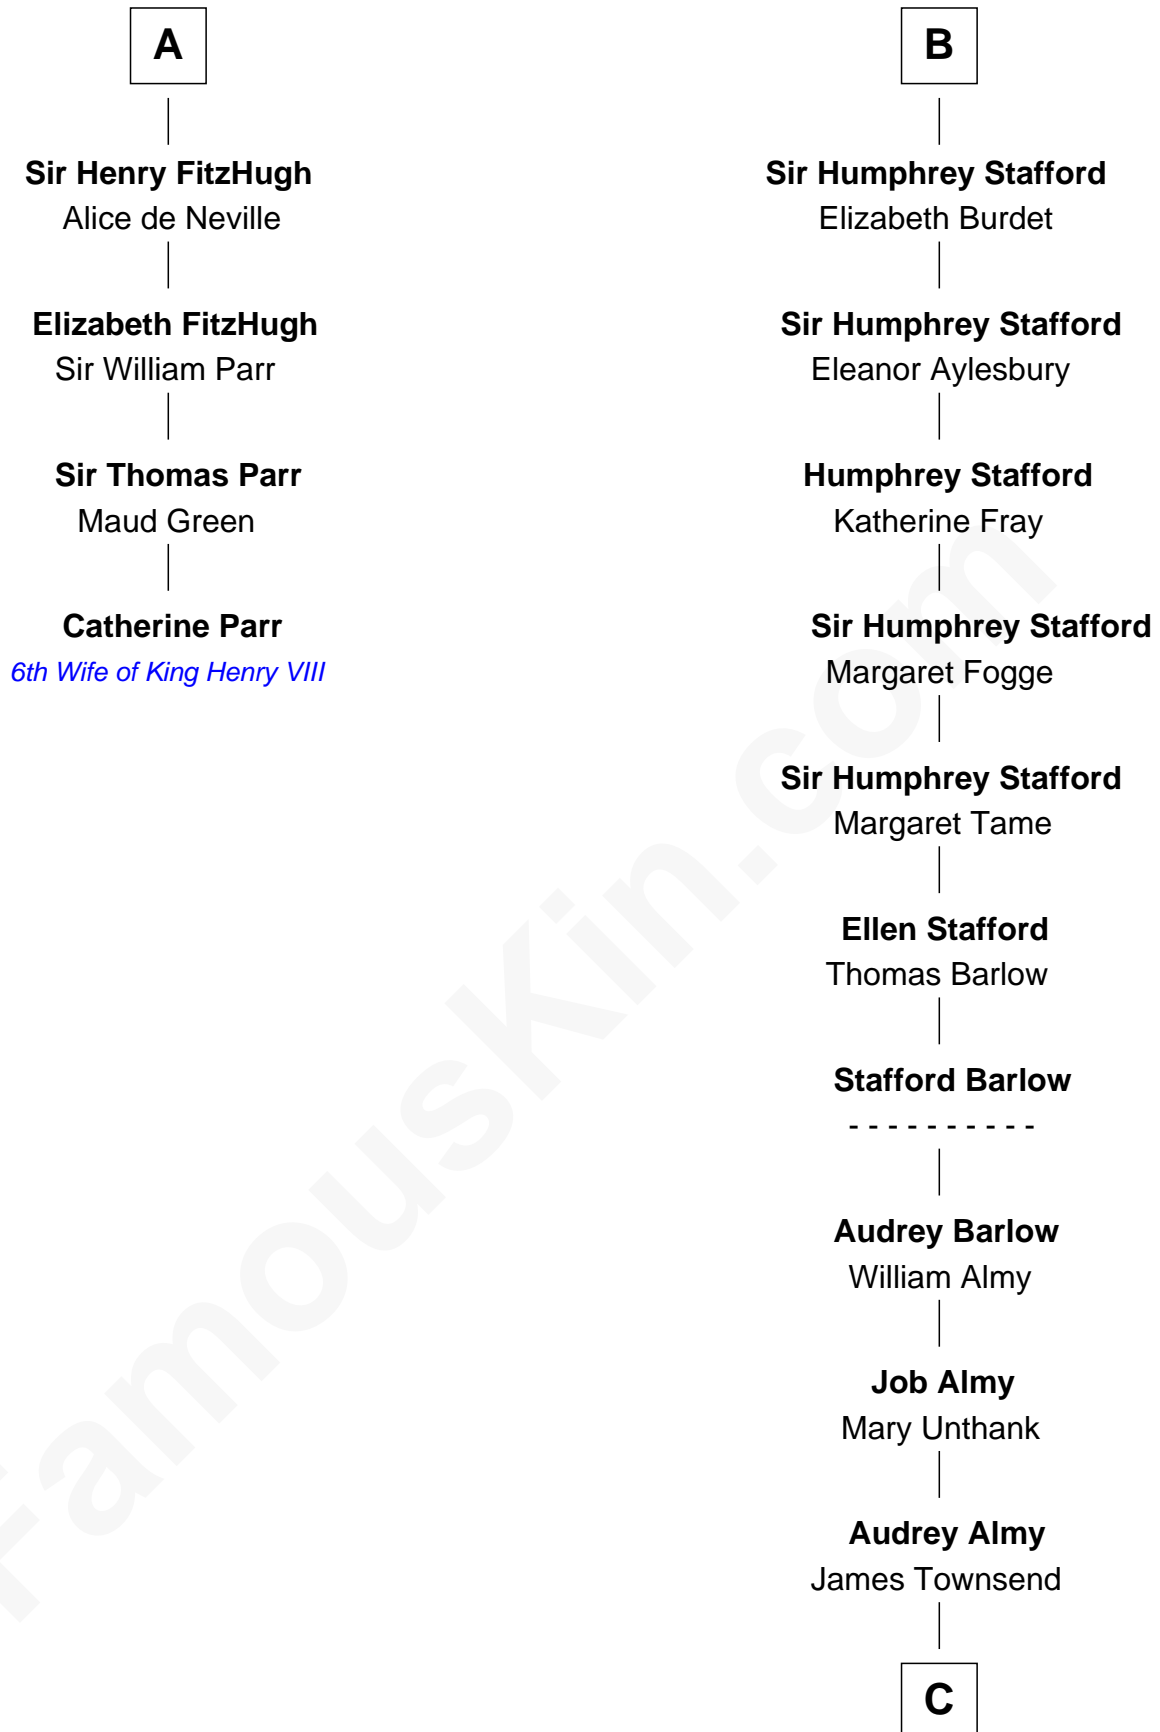

FamousKin.com Relationship Chart of

Catherine Parr

6th Wife of King Henry VIII

10th cousin 9 times removed of

Robert Townsend

Member of the Culper Spy Ring during the American Revolution

Sir William Longespee

Ela of Salisbury

C

—
Jacob Townsend

Phoebe Seaman

—
Samuel Townsend

Sarah Stoddard

—
Robert Townsend

Spy known as "Culper Jr."

FamousKin.com