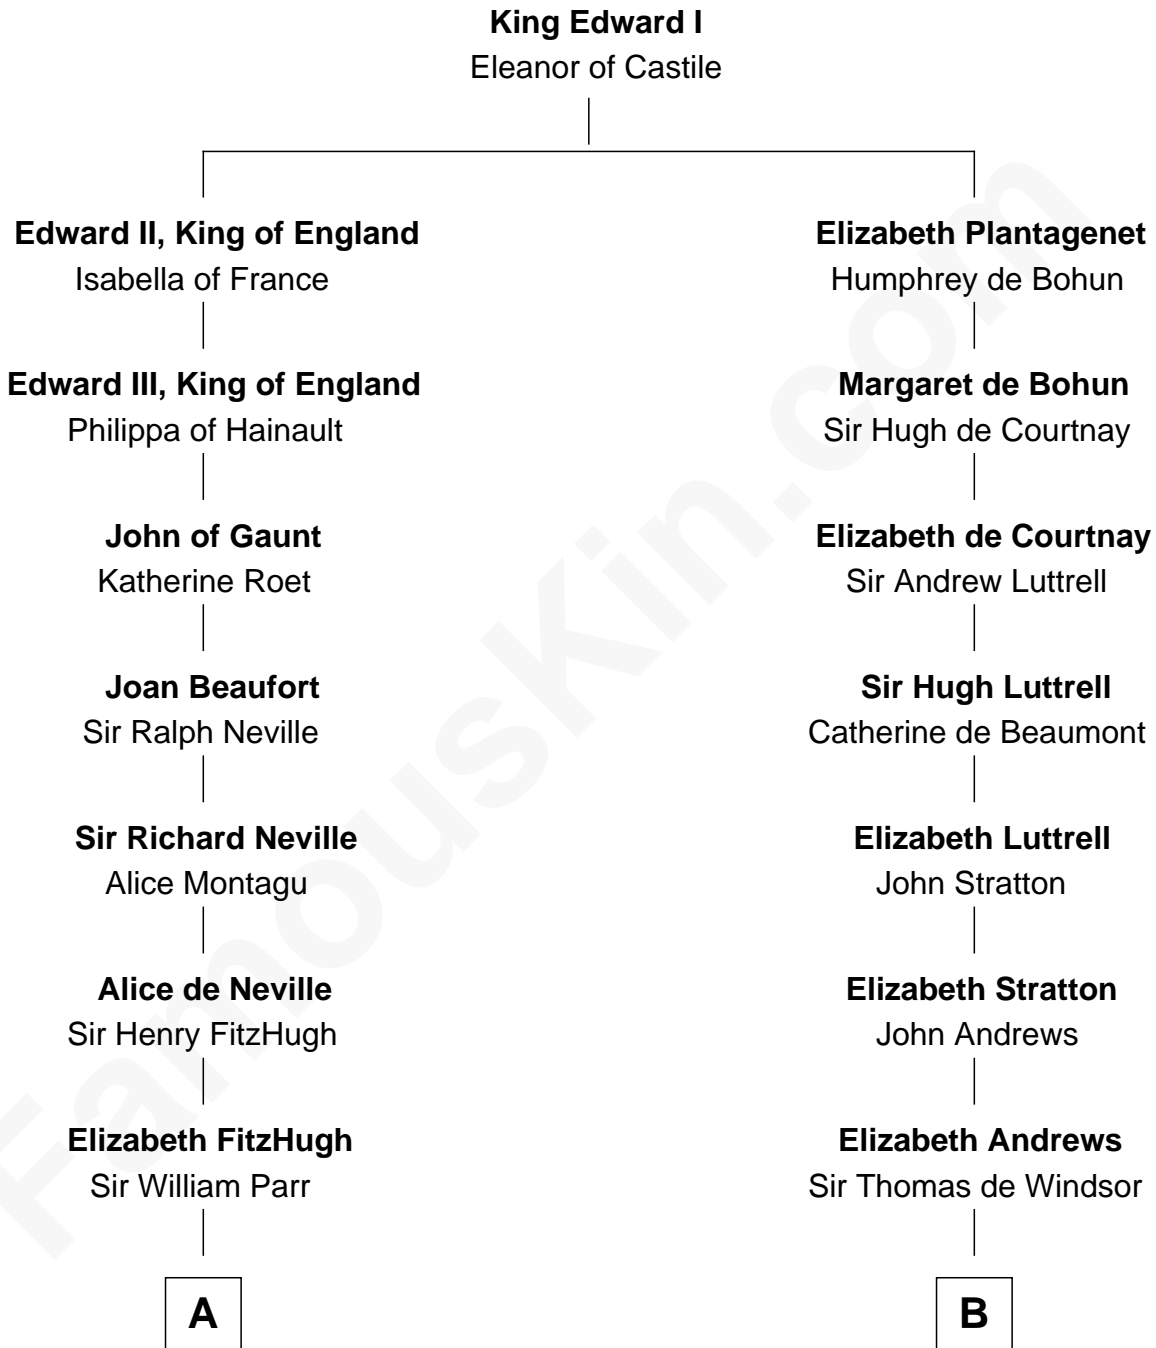

FamousKin.com Relationship Chart of

Catherine Parr

6th Wife of King Henry VIII

8th cousin 6 times removed of

Caleb Brewster

Member of the Culper Spy Ring during the American Revolution

A

Sir Thomas Parr

Maud Green

Catherine Parr

6th Wife of King Henry VIII

B

Sir Andrews de Windsor

Elizabeth Blount

Edith Windsor

George Ludlow