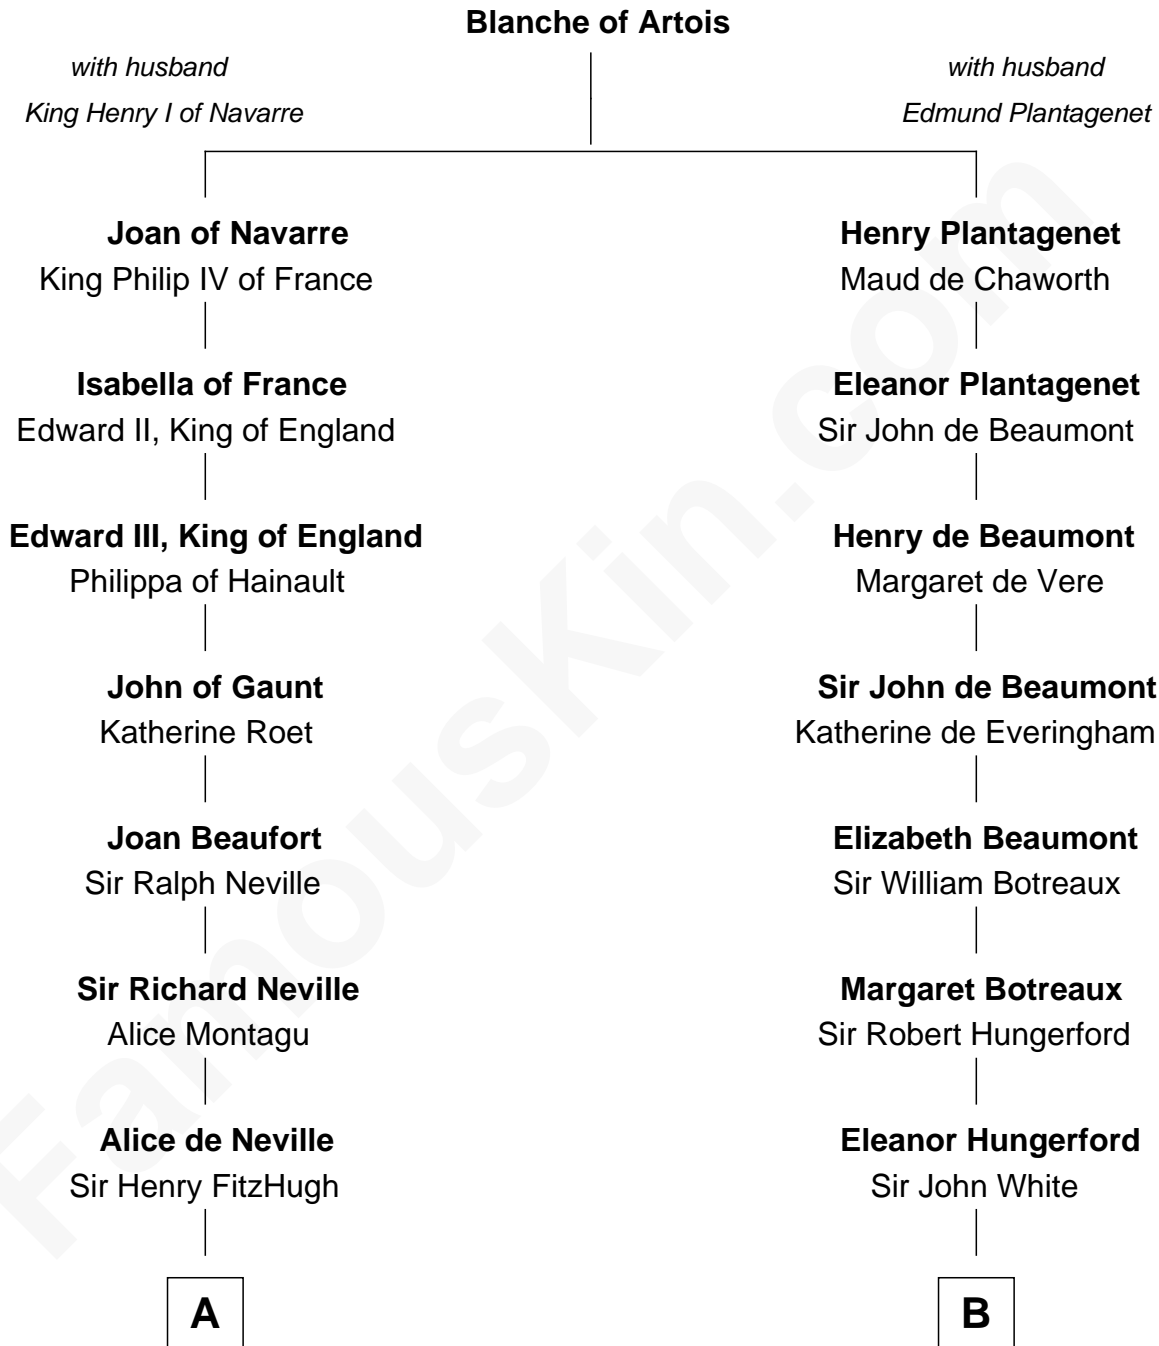

FamousKin.com Relationship Chart of

Catherine Parr

6th Wife of King Henry VIII

9th cousin 10 times removed of

Sir Charles Tupper

6th Prime Minister of Canada

C

Charles Tupper

Elizabeth West

Rev. Charles Tupper

Miriam Lockhart

Sir Charles Tupper

6th Prime Minister of Canada

FamousKin.com