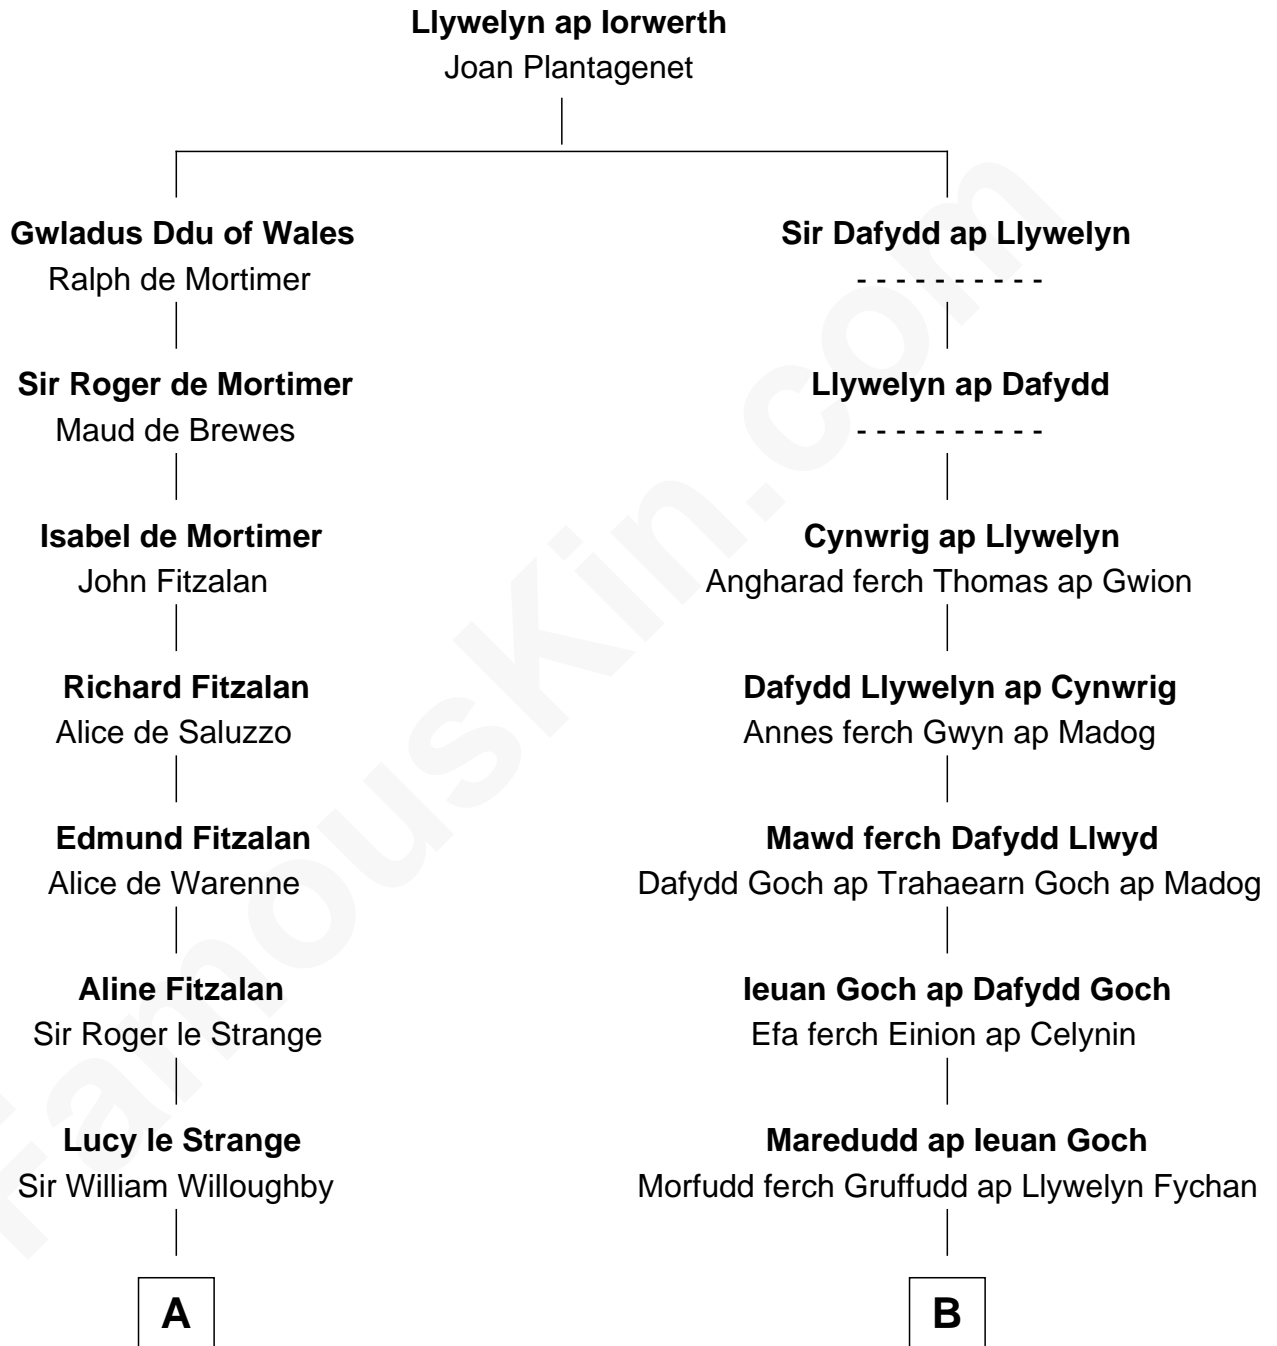

FamousKin.com Relationship Chart of

Catherine Parr

6th Wife of King Henry VIII

11th cousin 5 times removed of

Elihu Yale

Benefactor and Namesake of Yale College

A

Margery Willoughby

Sir William FitzHugh

Sir Henry FitzHugh

Alice de Neville

Elizabeth FitzHugh

Sir William Parr

Sir Thomas Parr

Maud Green

Catherine Parr

6th Wife of King Henry VIII

B

Lleucu ferch Maredudd

Gruffudd ap Cynwrig ap Bleddyn Llwyd

Dafydd Llwyd ap Gruffudd

Gwen ferch Gruffudd Goch ap Ieuan

Dyddgu ferch Dafydd Llwyd

Llywelyn ap Gruffudd Llwyd ap Robin

Maredudd Llwyd ap Llywelyn

Jonet ferch Gwilym ap Llywelyn Llwyd

John ap Maredudd Llwyd

Margred ferch Morus Gethin ap Rhys

Maredudd Llwyd ap John

Jonet Conwy

Rt. Rev. George Lloyd

Anne Wilkinson