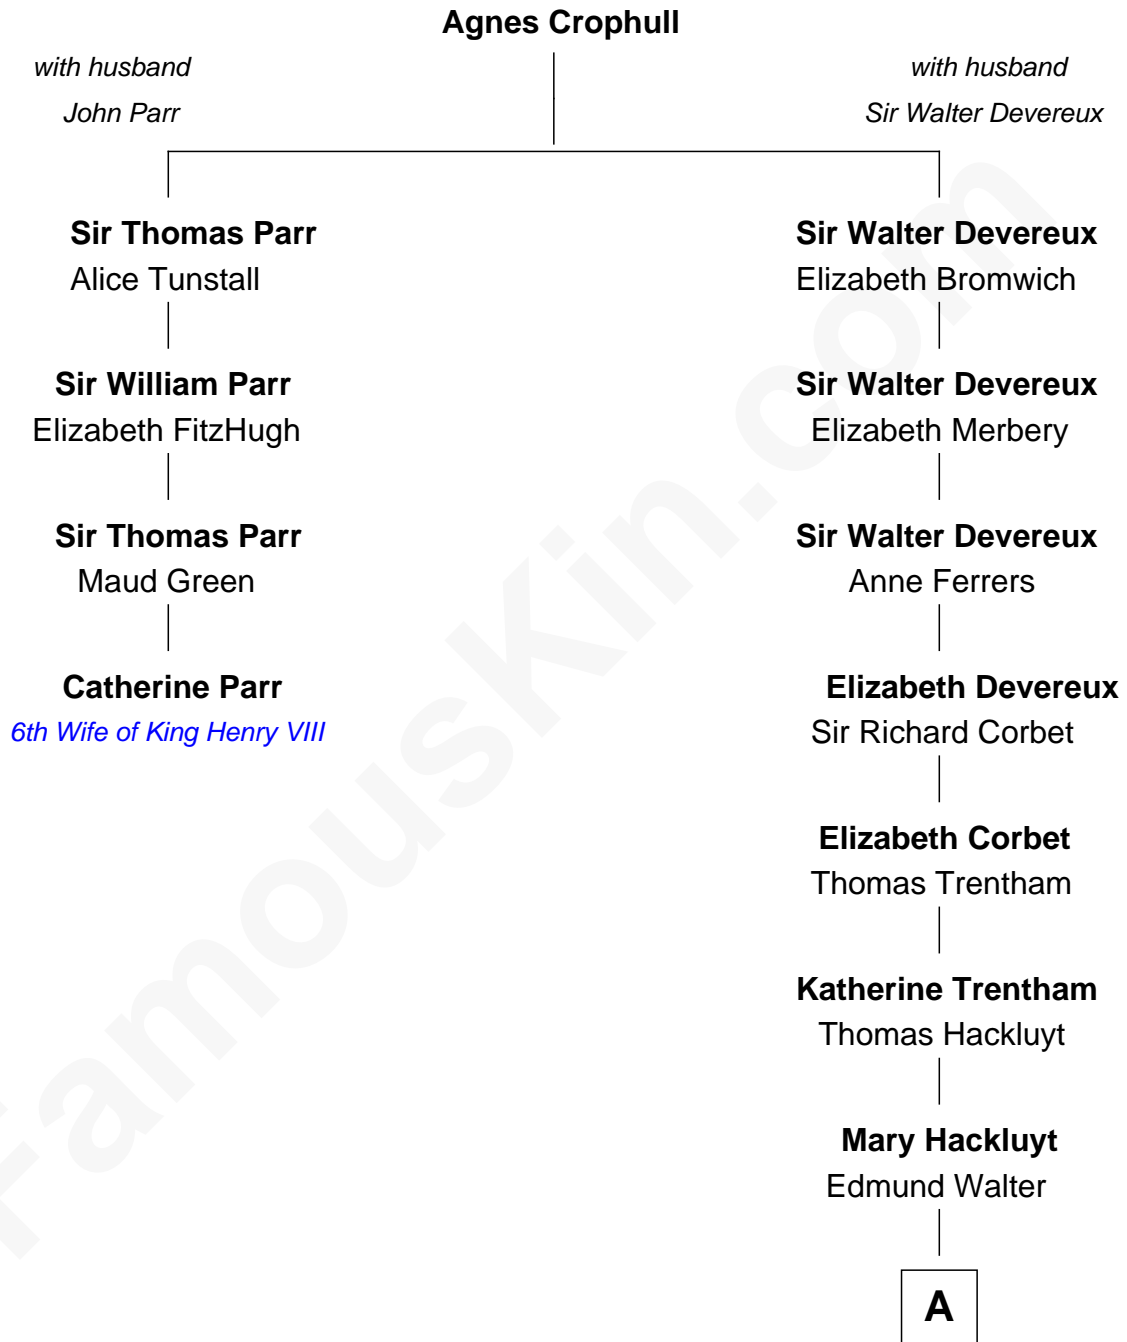

# FamousKin.com Relationship Chart of

**Catherine Parr**

*6th Wife of King Henry VIII*

3rd cousin 16 times removed of

**Christopher Reeve**

*Movie Actor*

**A**

**Mary Walter**  
Sir Edward Littleton

**Mary Littleton**  
Gilbert Jones

Probable

**Mary Jones**  
Thomas Lloyd

**Rachel Lloyd**  
Samuel Preston

**Hannah Preston**  
Samuel Carpenter

**Preston Carpenter**  
Hannah Smith

**William Carpenter**  
Mary Redman