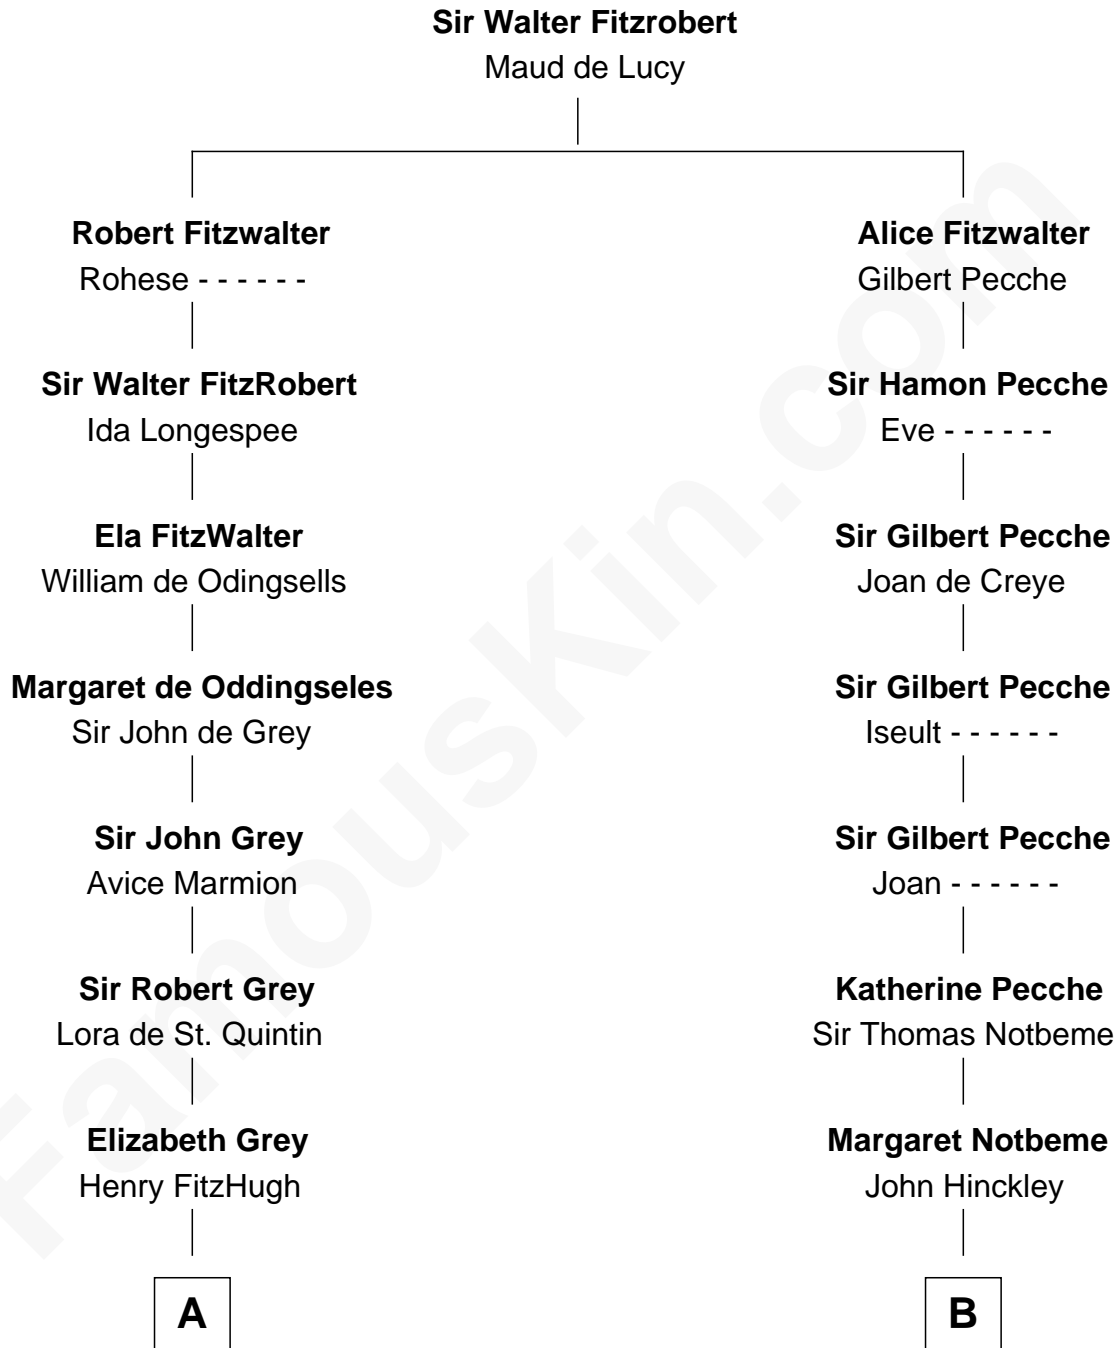

FamousKin.com Relationship Chart of

Catherine Parr

6th Wife of King Henry VIII

11th cousin 9 times removed of

Nathaniel Hawthorne

Author of The Scarlet Letter

C

John Manning

Ruth Potter

Richard Manning

Miriam Lord

Elizabeth Clarke Manning

Nathaniel Hawthorne

Nathaniel Hawthorne

Author of The Scarlet Letter

FamousKin.com