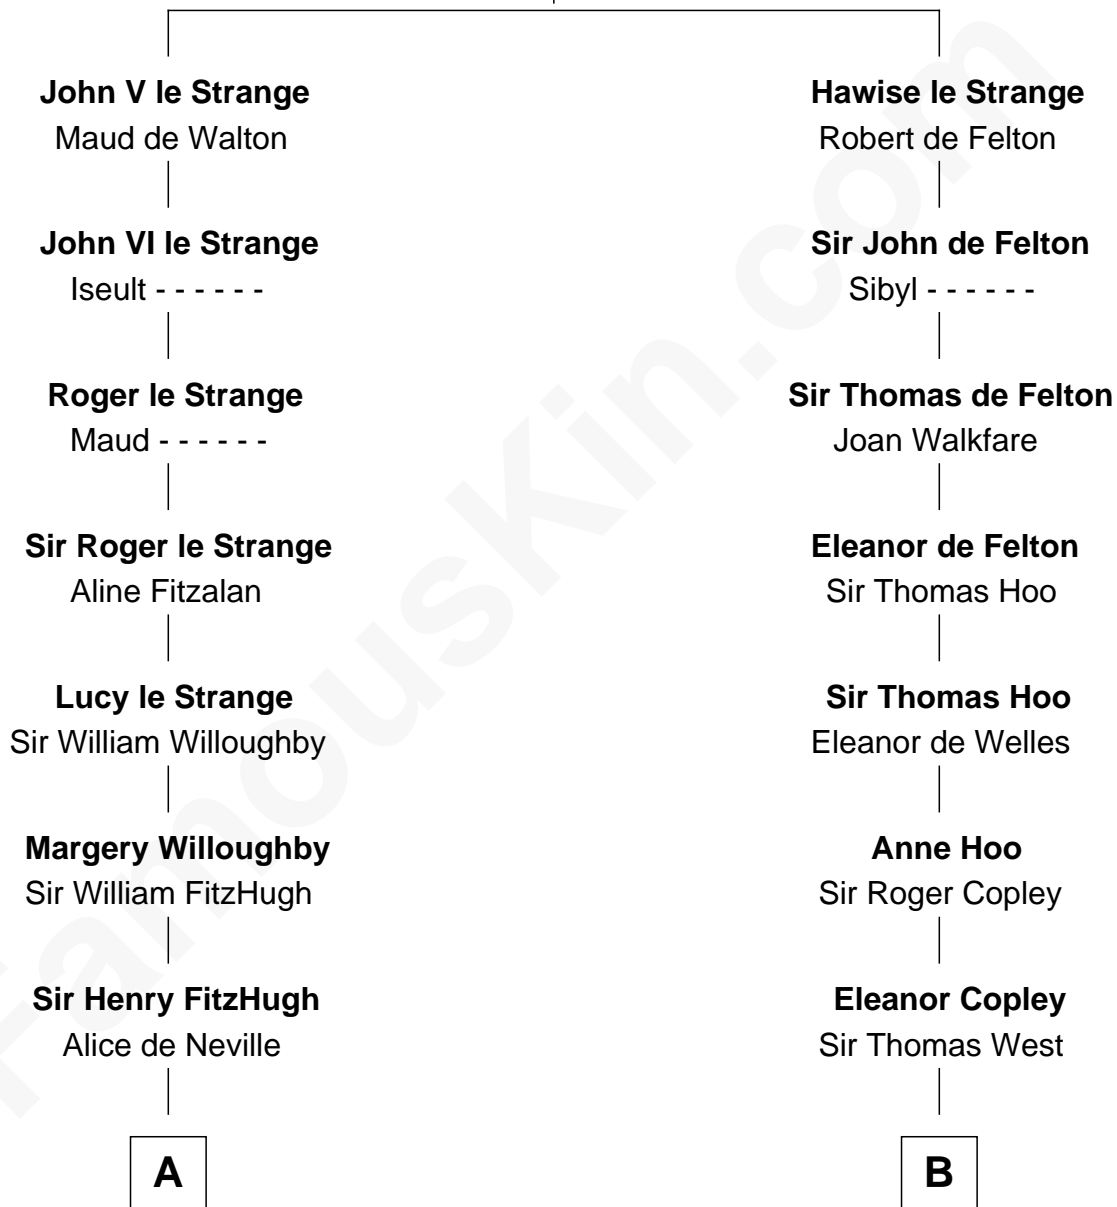

FamousKin.com Relationship Chart of

Catherine Parr

6th Wife of King Henry VIII

9th cousin 12 times removed of

George H. W. Bush

41st U.S. President

John IV le Strange

Joan de Somery

C

—
Susan Montfort Shellman

Samuel Howard Fay

—
Harriet Eleanor Fay

Rev. James Smith Bush

—
Samuel Prescott Bush

Flora Sheldon

—
Prescott Sheldon Bush

Dorothy Wear Walker

—
George H. W. Bush

41st U.S. President

FamousKin.com