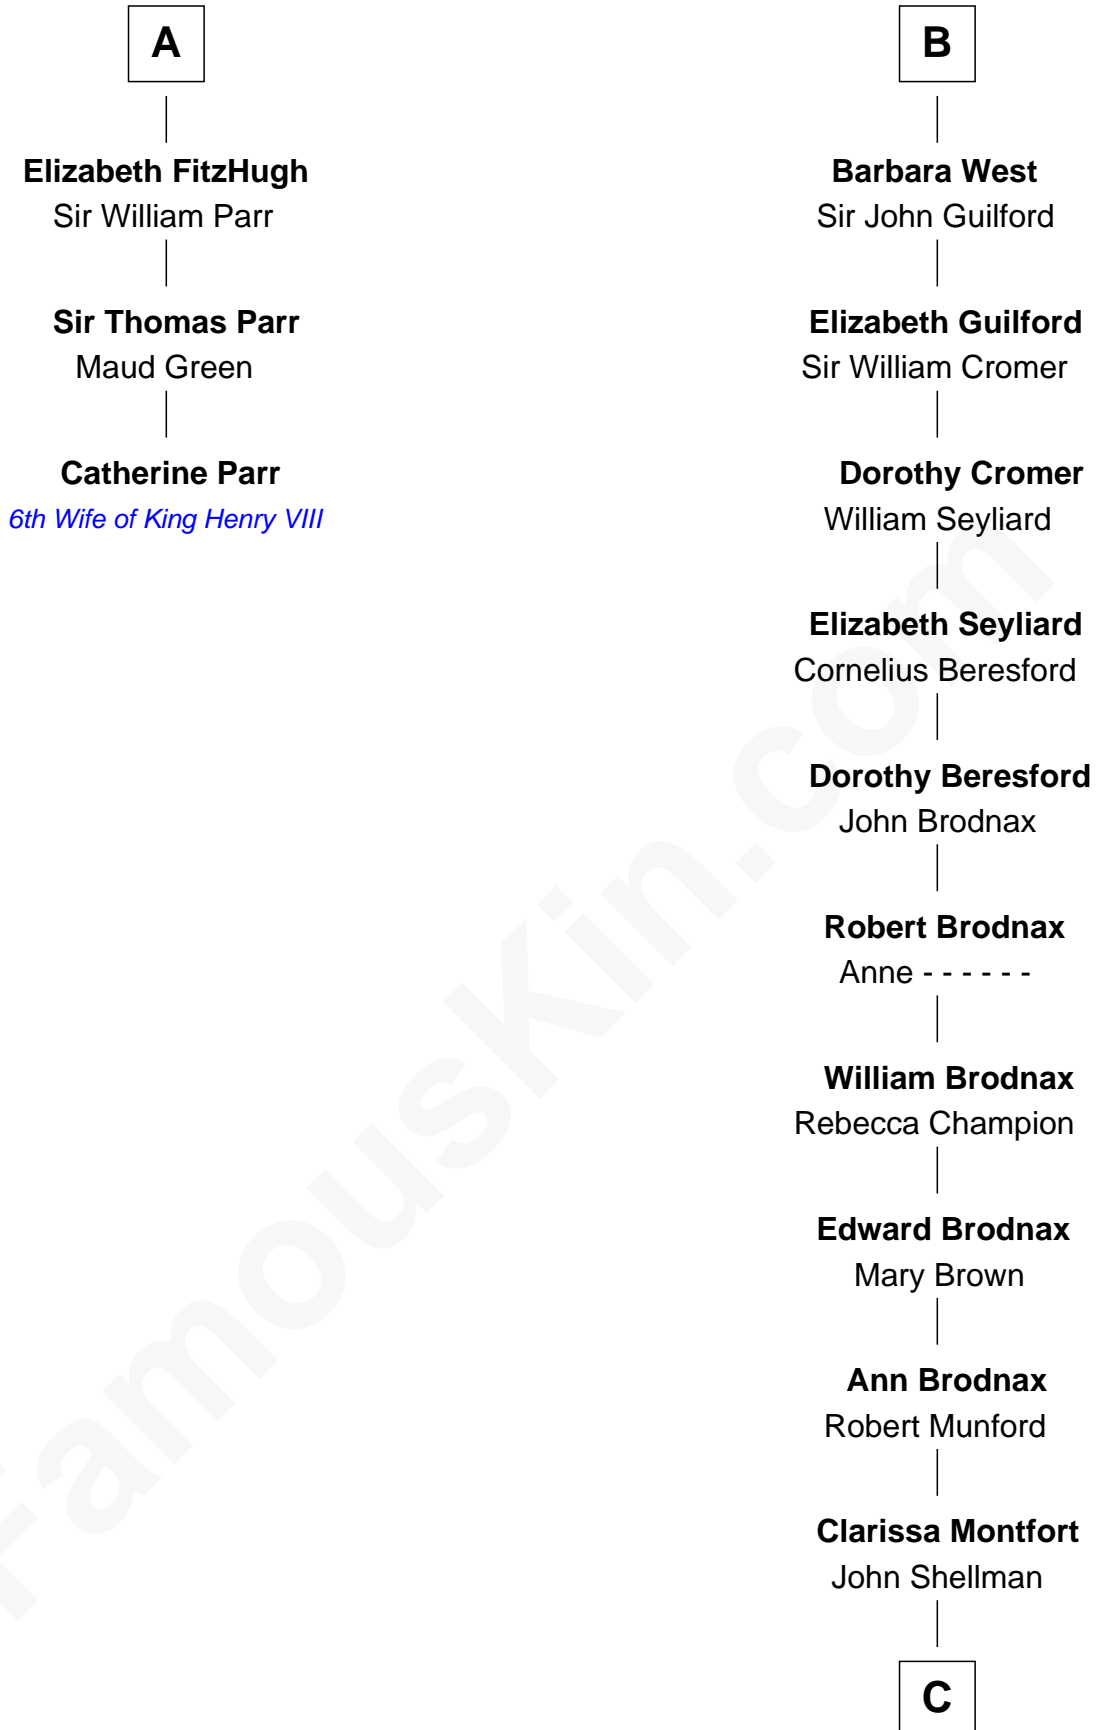

FamousKin.com Relationship Chart of

Catherine Parr

6th Wife of King Henry VIII

9th cousin 12 times removed of

George H. W. Bush

41st U.S. President

John IV le Strange

Joan de Somery

Dorothy Wear Walker

—
George H. W. Bush

41st U.S. President

FamousKin.com