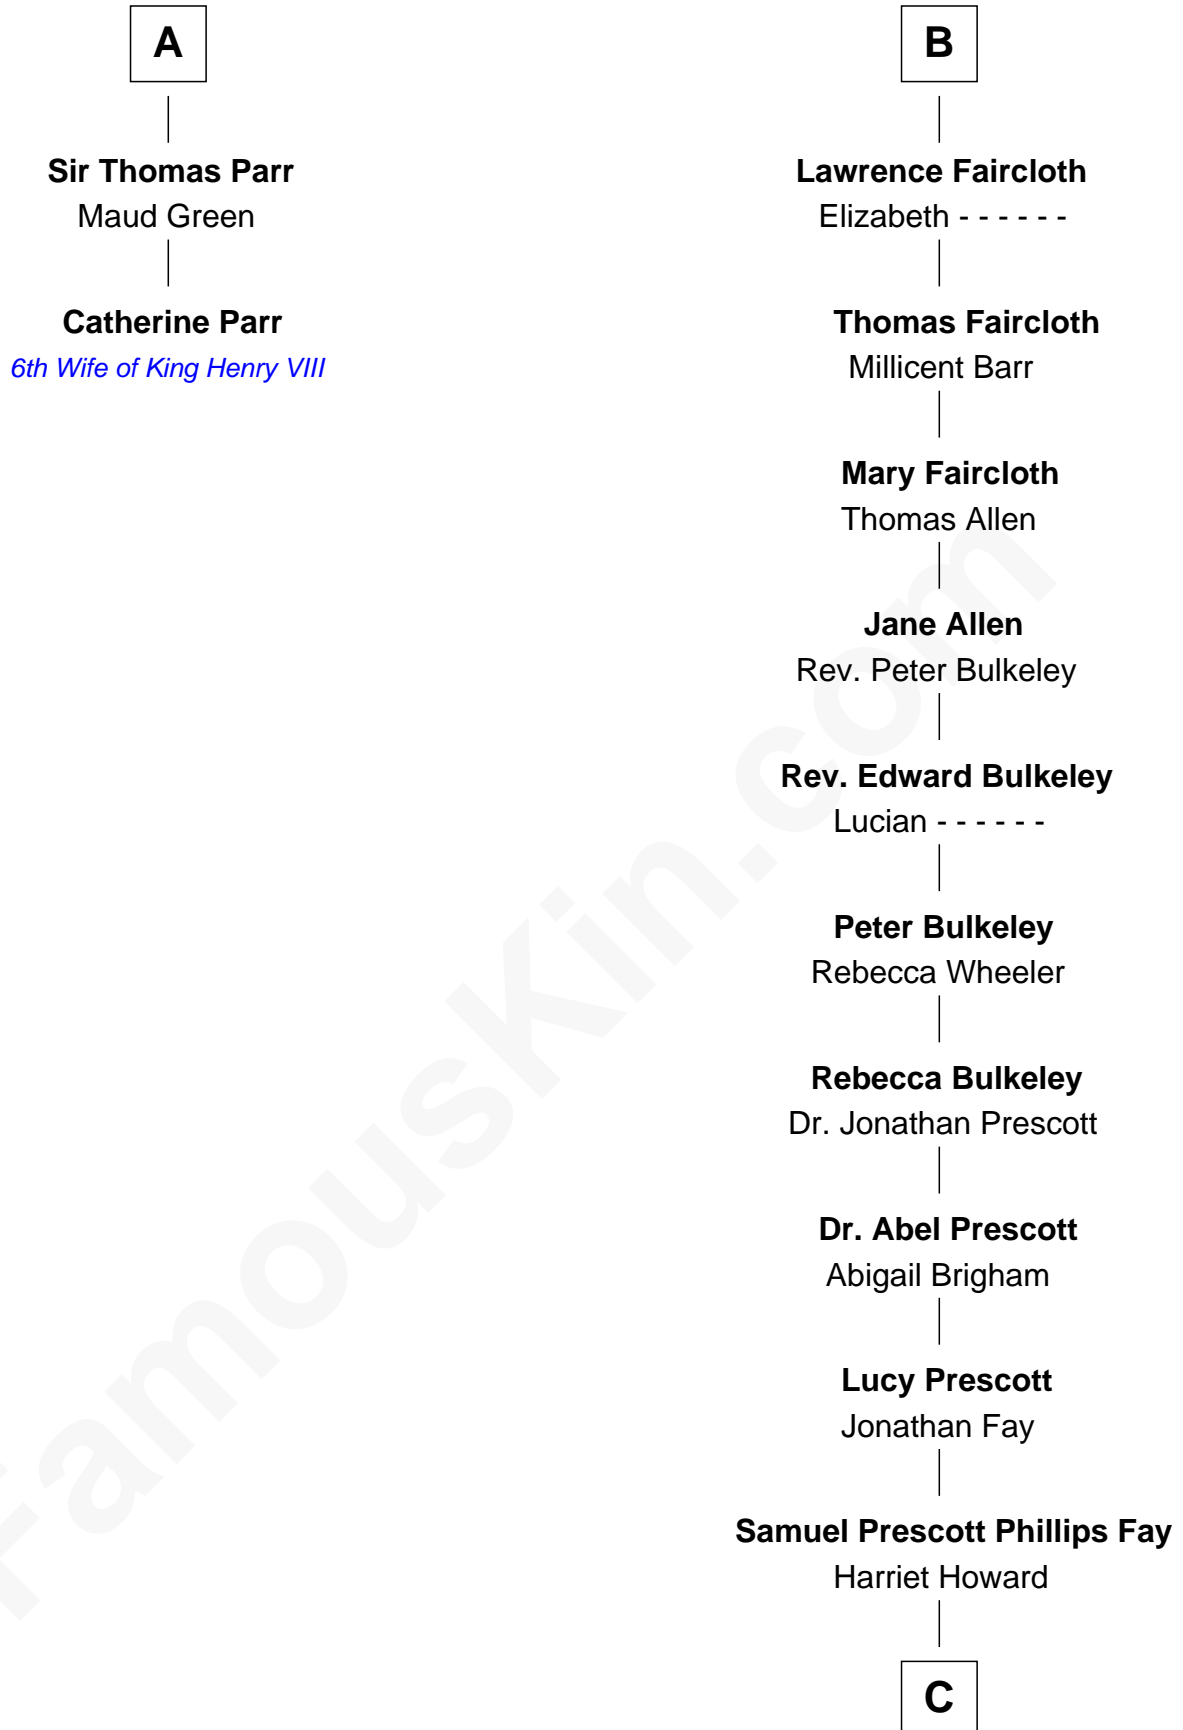

FamousKin.com Relationship Chart of

Catherine Parr

6th Wife of King Henry VIII

8th cousin 13 times removed of

George H. W. Bush

41st U.S. President

Sir William de Ros

Eustache Fitz Ralph

C

Samuel Howard Fay
Susan Montfort Shellman

Harriet Eleanor Fay
Rev. James Smith Bush

Samuel Prescott Bush
Flora Sheldon

Prescott Sheldon Bush
Dorothy Wear Walker

George H. W. Bush
41st U.S. President

FamousKin.com