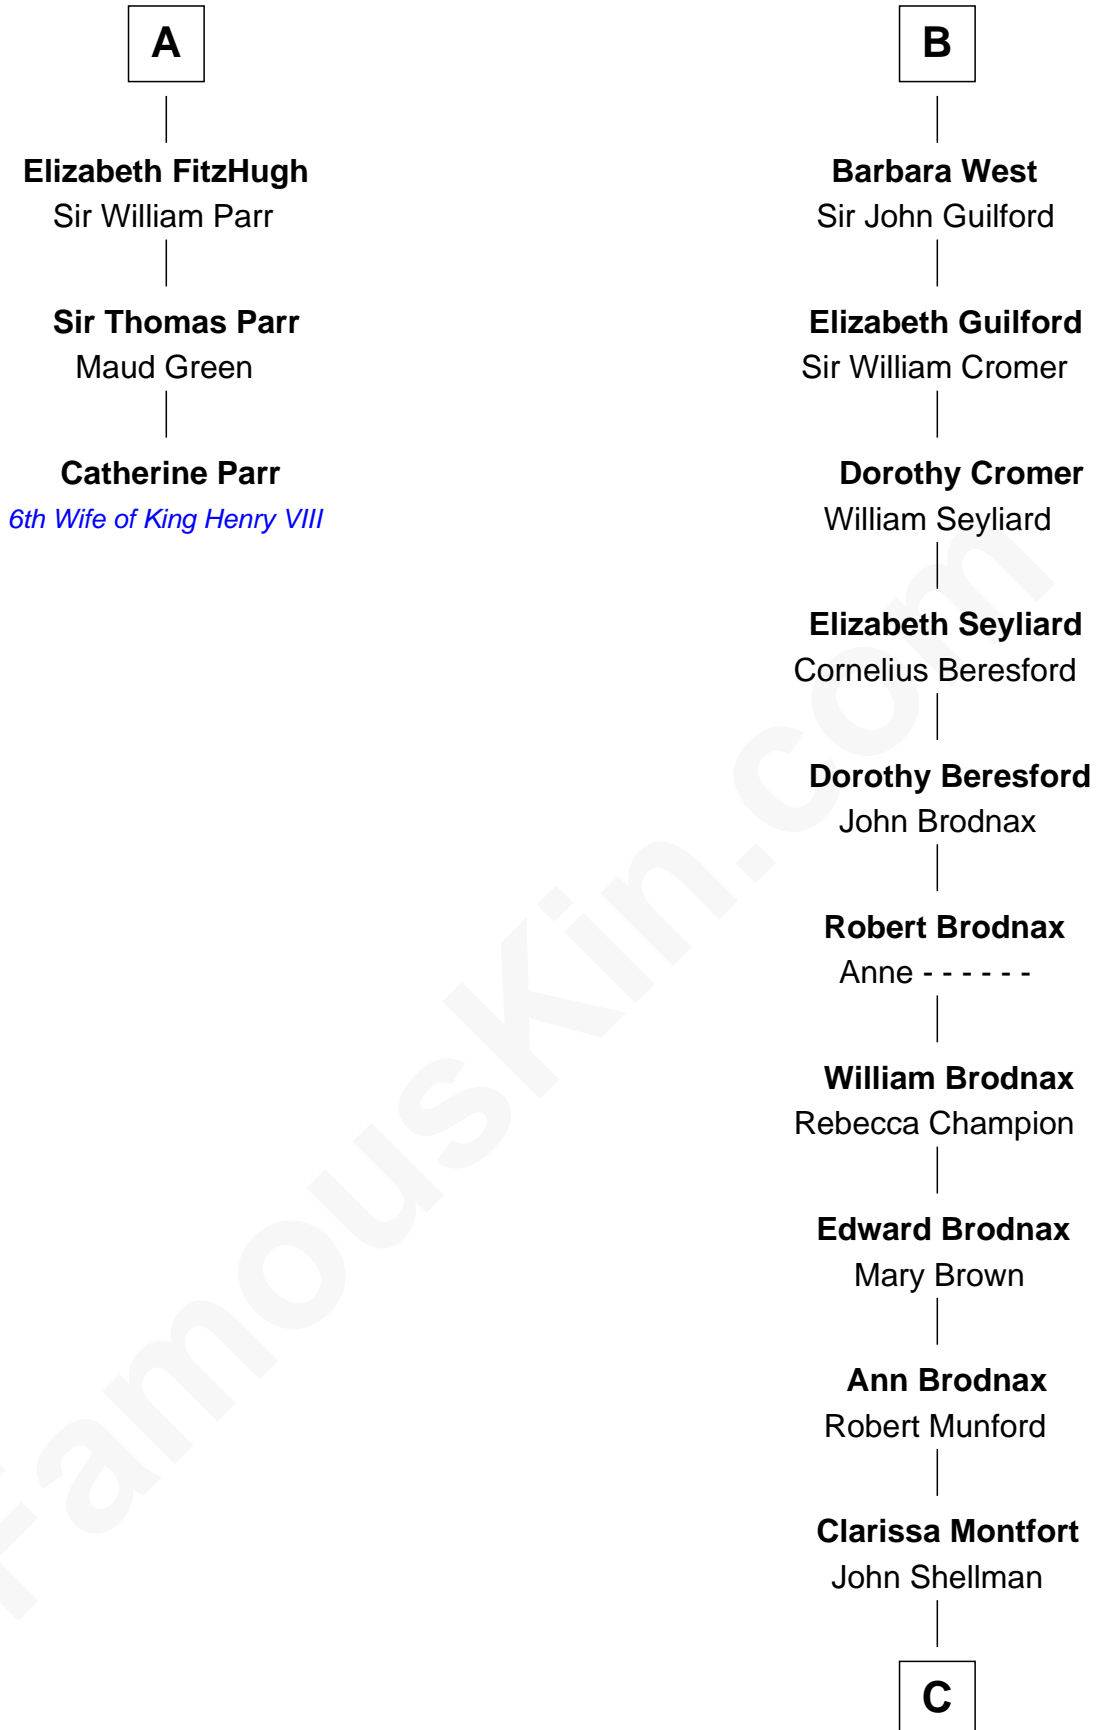

FamousKin.com Relationship Chart of

Catherine Parr

6th Wife of King Henry VIII

9th cousin 12 times removed of

George H. W. Bush

41st U.S. President

C

—
Susan Montfort Shellman

Samuel Howard Fay

—
Harriet Eleanor Fay

Rev. James Smith Bush

—
Samuel Prescott Bush

Flora Sheldon

—
Prescott Sheldon Bush

Dorothy Wear Walker

—
George H. W. Bush

41st U.S. President

FamousKin.com