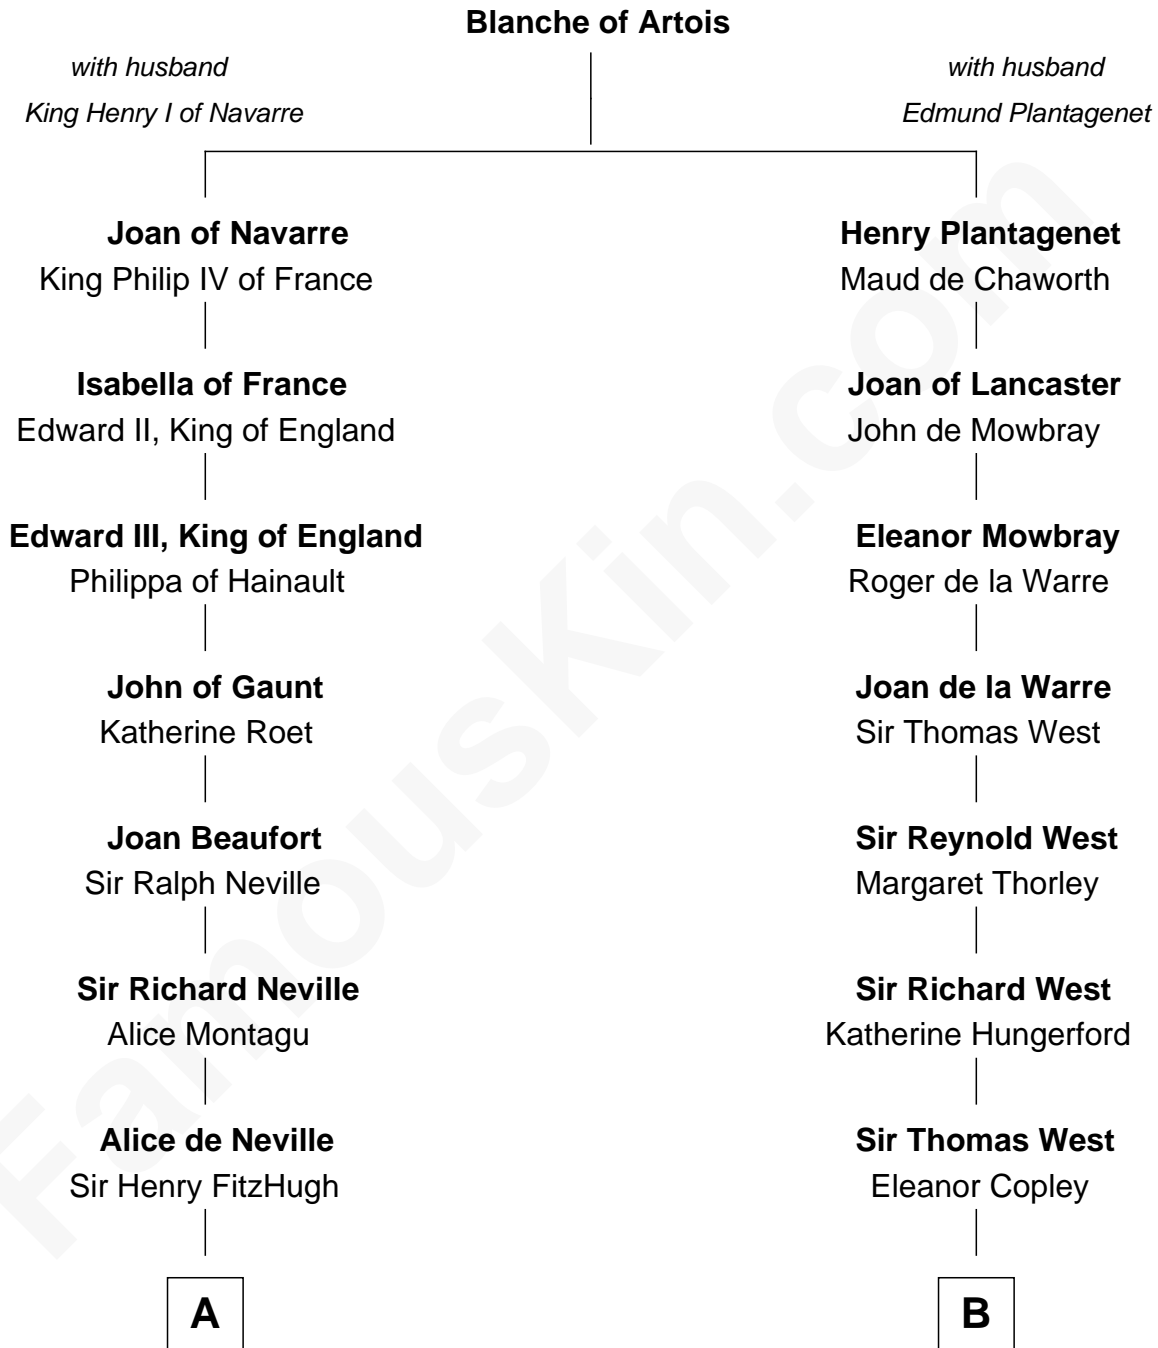

FamousKin.com Relationship Chart of

Catherine Parr

6th Wife of King Henry VIII

9th cousin 12 times removed of

George H. W. Bush

41st U.S. President

C

—
Susan Montfort Shellman

Samuel Howard Fay

—
Harriet Eleanor Fay

Rev. James Smith Bush

—
Samuel Prescott Bush

Flora Sheldon

—
Prescott Sheldon Bush

Dorothy Wear Walker

—
George H. W. Bush

41st U.S. President

FamousKin.com