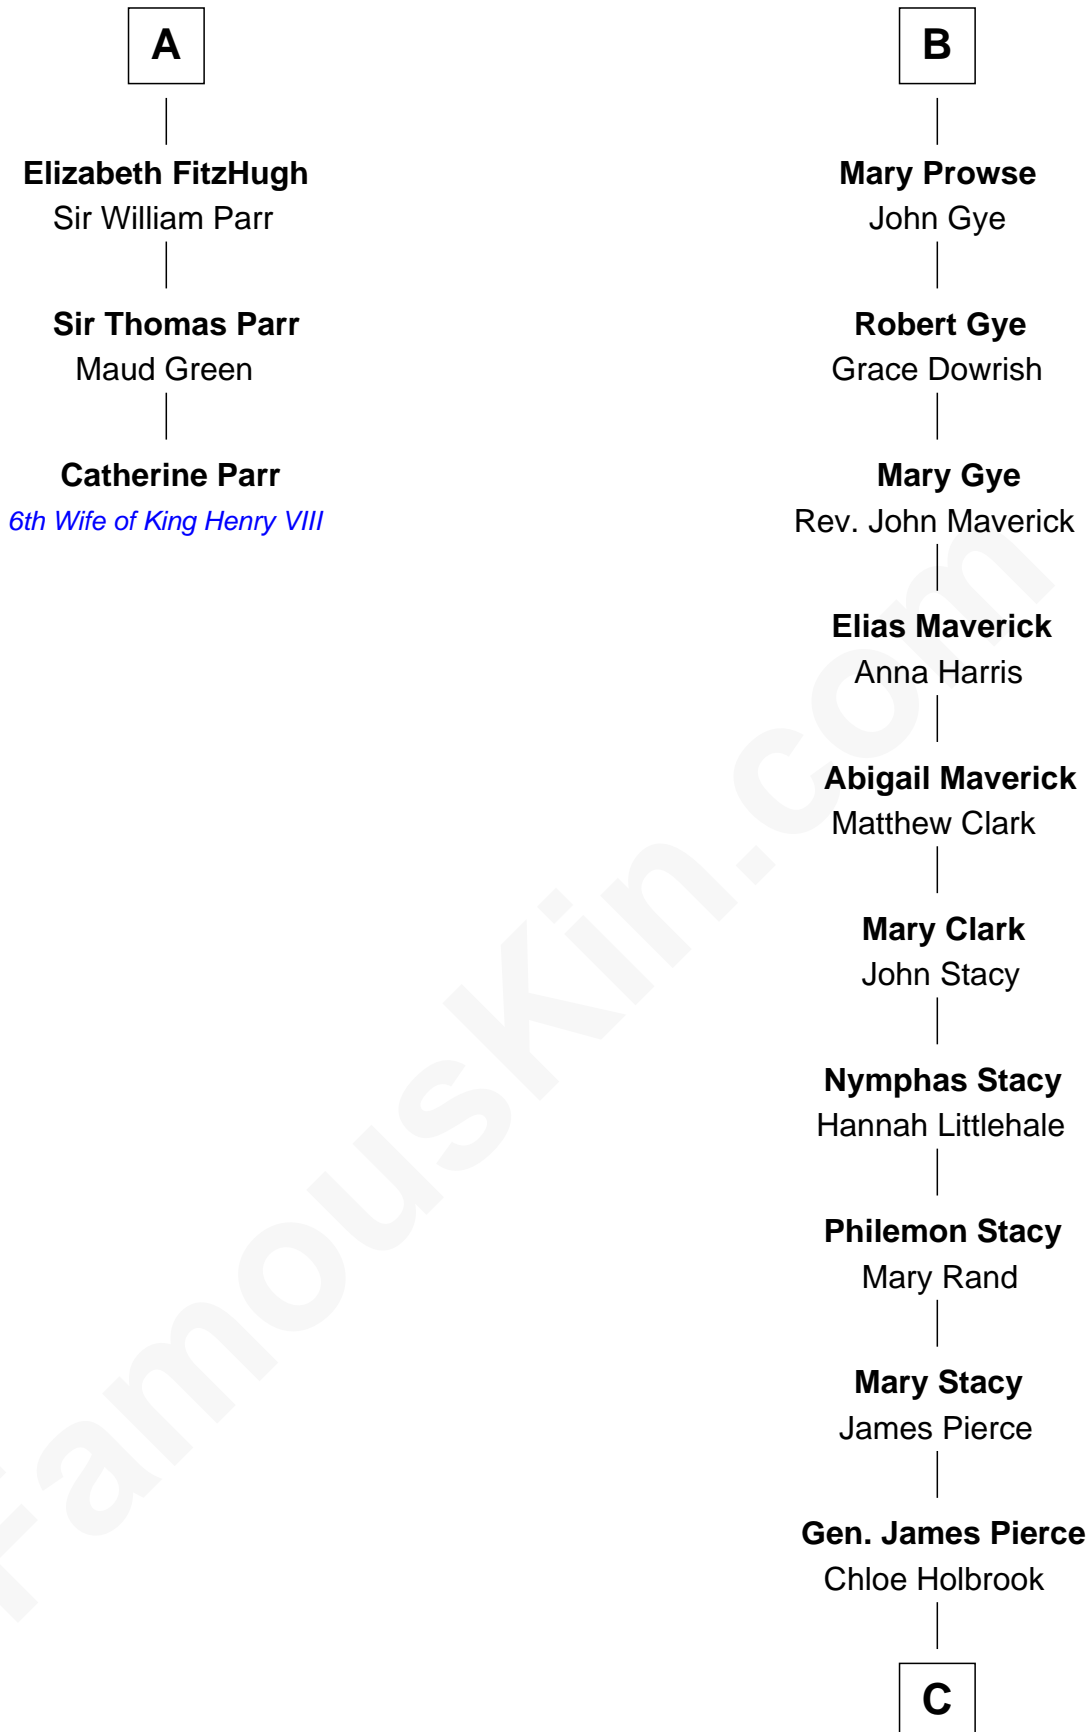

FamousKin.com Relationship Chart of

Catherine Parr

6th Wife of King Henry VIII

9th cousin 11 times removed of

Barbara (Pierce) Bush

First Lady of President George H.W. Bush

C

Jonas James Pierce

Kate Pritzel

Scott Pierce

Mabel Marvin

Marvin Pierce

Pauline Robinson

Barbara (Pierce) Bush

First Lady of George H.W. Bush

FamousKin.com