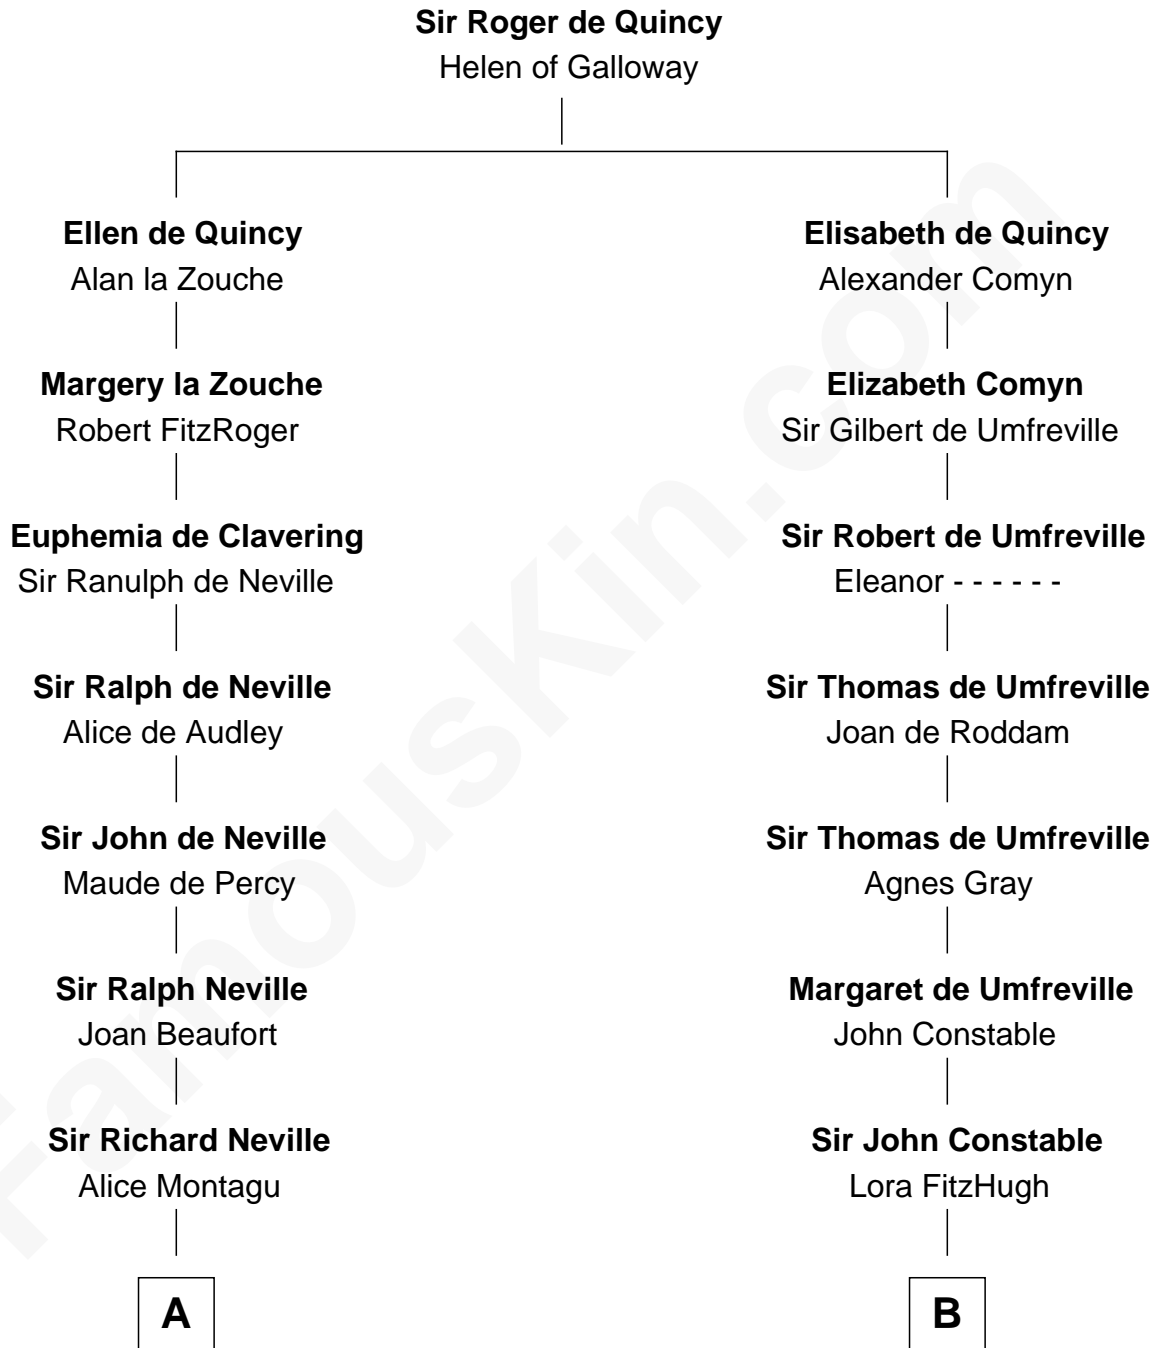

FamousKin.com Relationship Chart of

Catherine Parr

6th Wife of King Henry VIII

10th cousin 11 times removed of

Judy Garland

Singer and Movie Actress

C

Richard Baugh