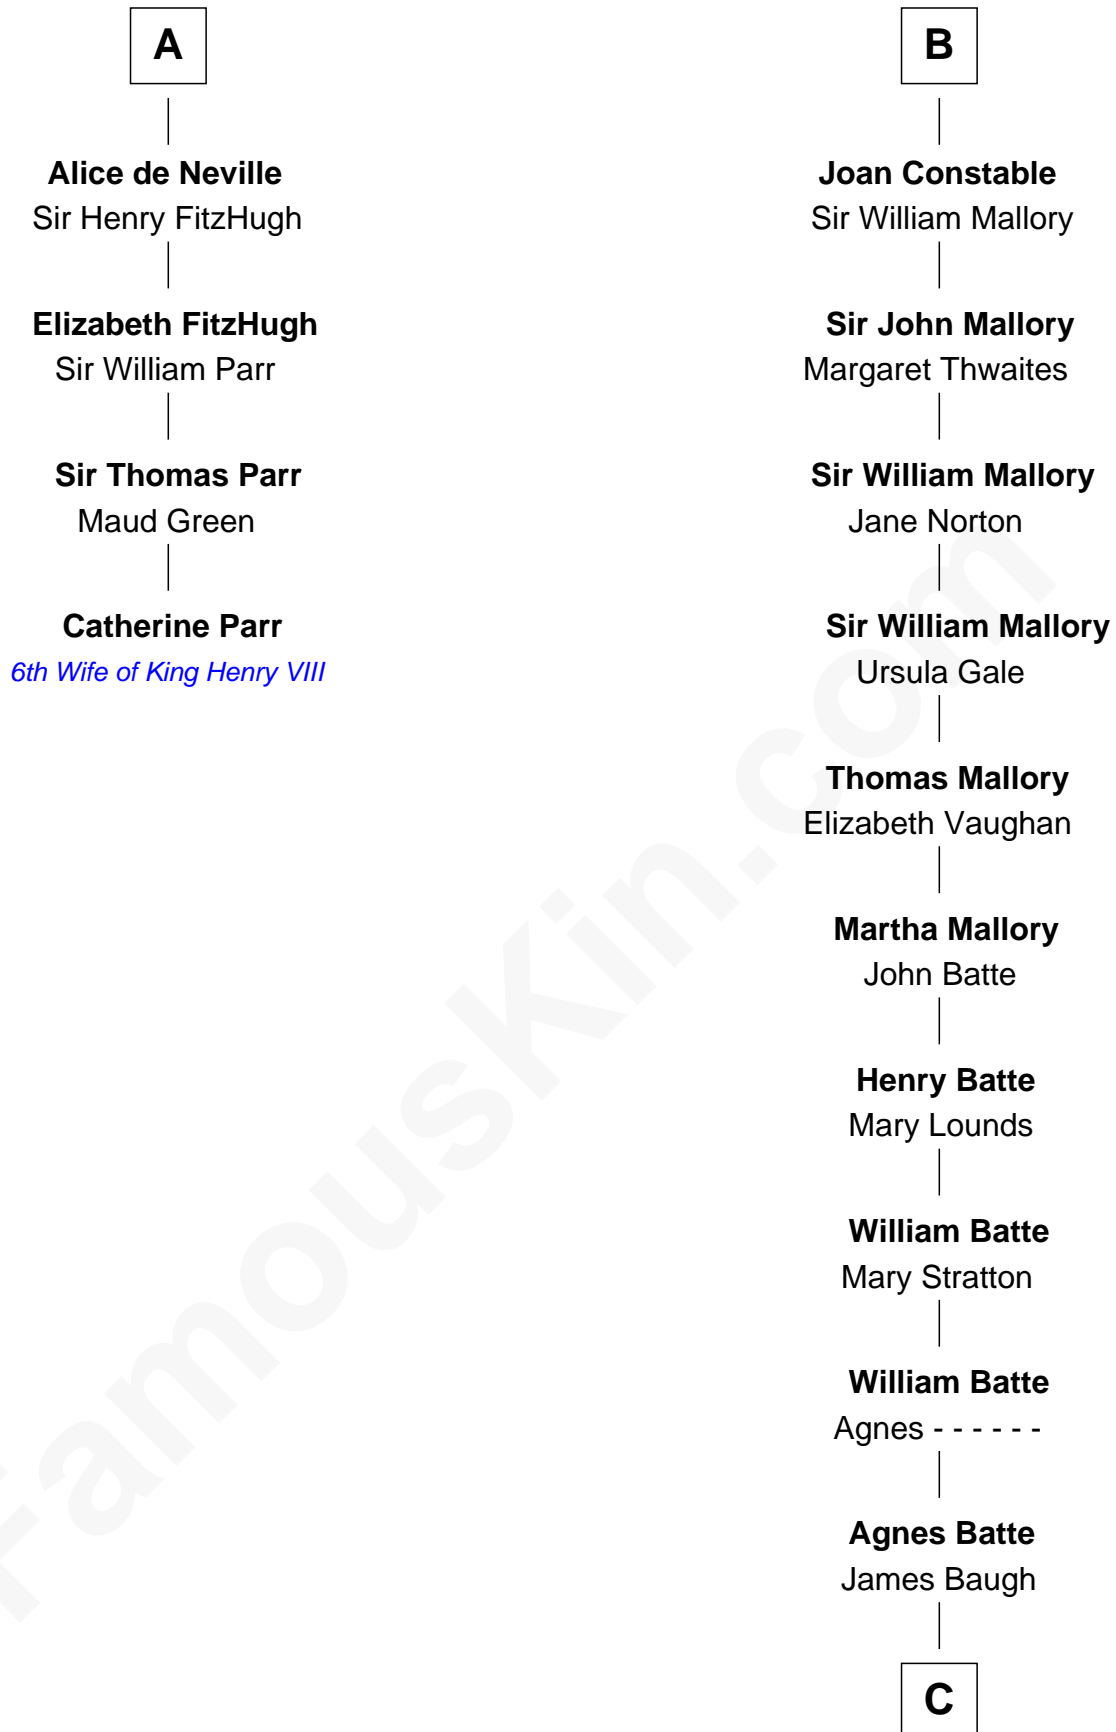

FamousKin.com Relationship Chart of

Catherine Parr

6th Wife of King Henry VIII

10th cousin 11 times removed of

Judy Garland

Singer and Movie Actress

C

Richard Baugh