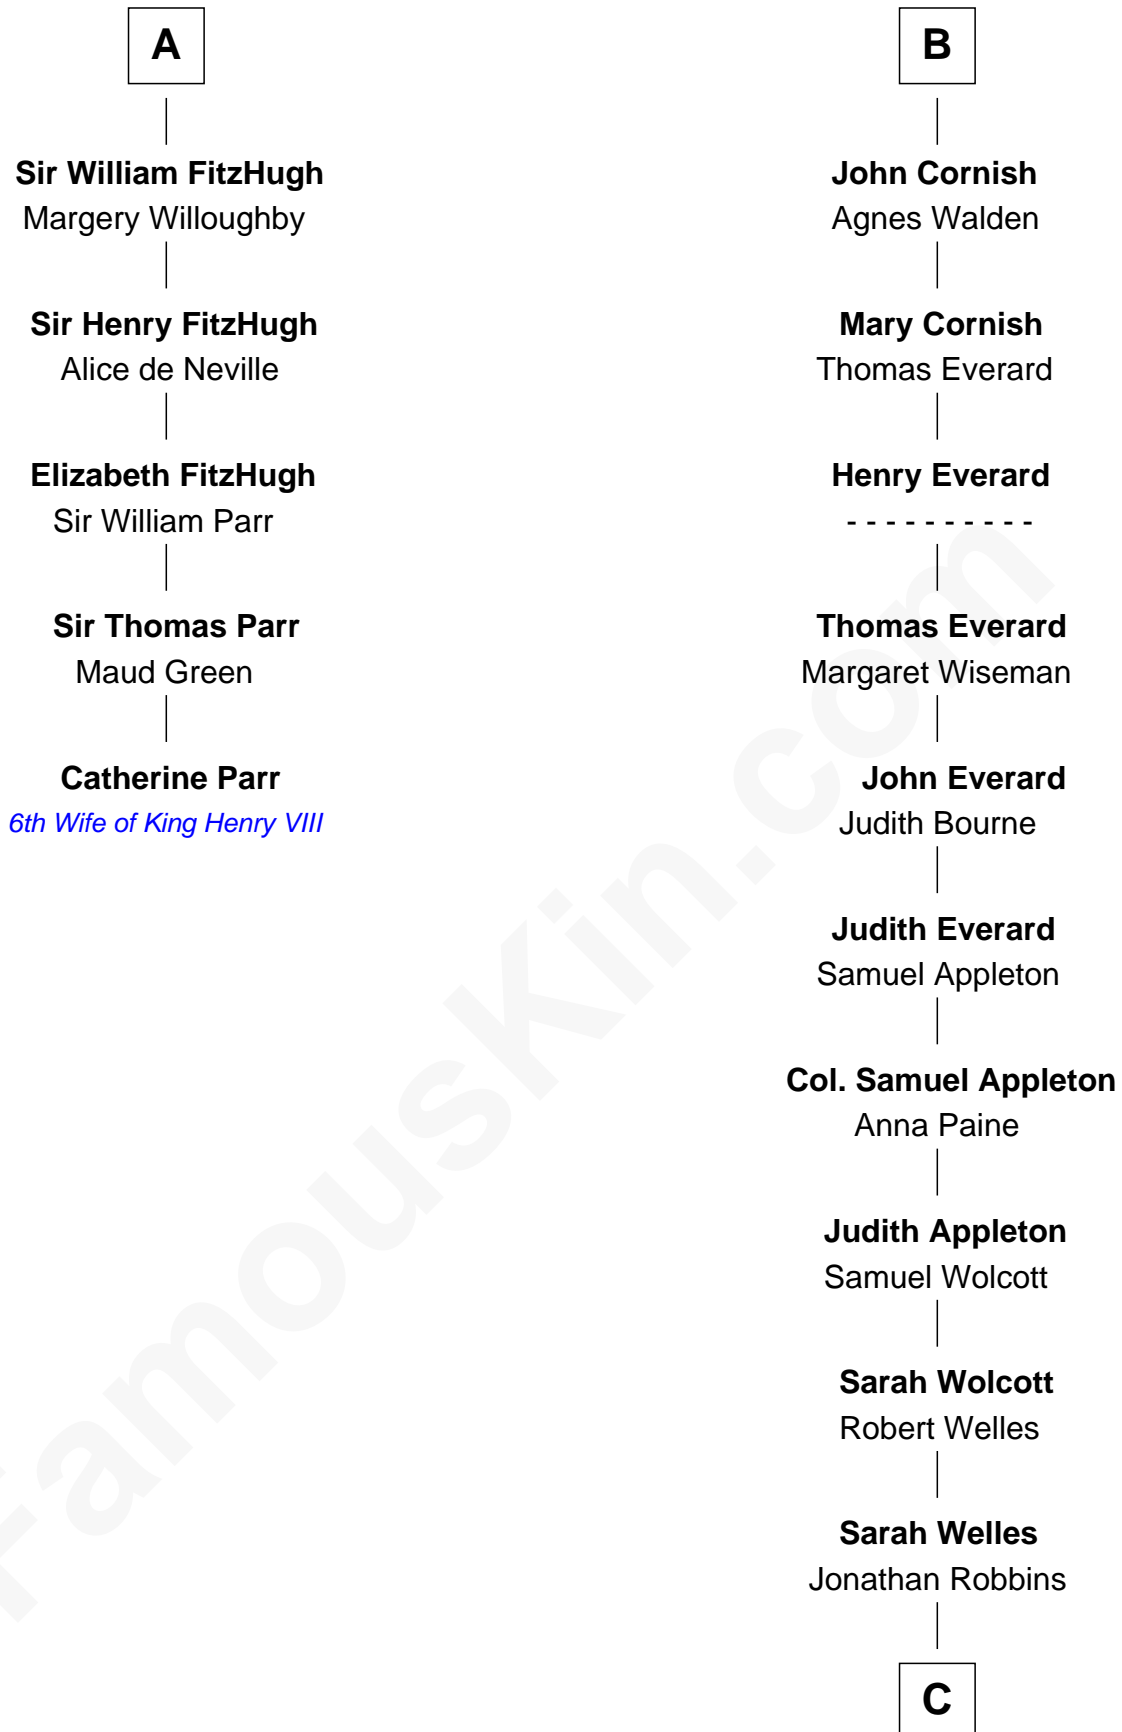

FamousKin.com Relationship Chart of

Catherine Parr

6th Wife of King Henry VIII

11th cousin 8 times removed of

Eliphalet Remington

Founder of Remington Arms Company

C

—
Sarah Robbins

Elisha Kilbourn

—
Elizabeth Kilbourn

Eliphalet Remington

—
Eliphalet Remington

Founder of Remington Arms Company

FamousKin.com