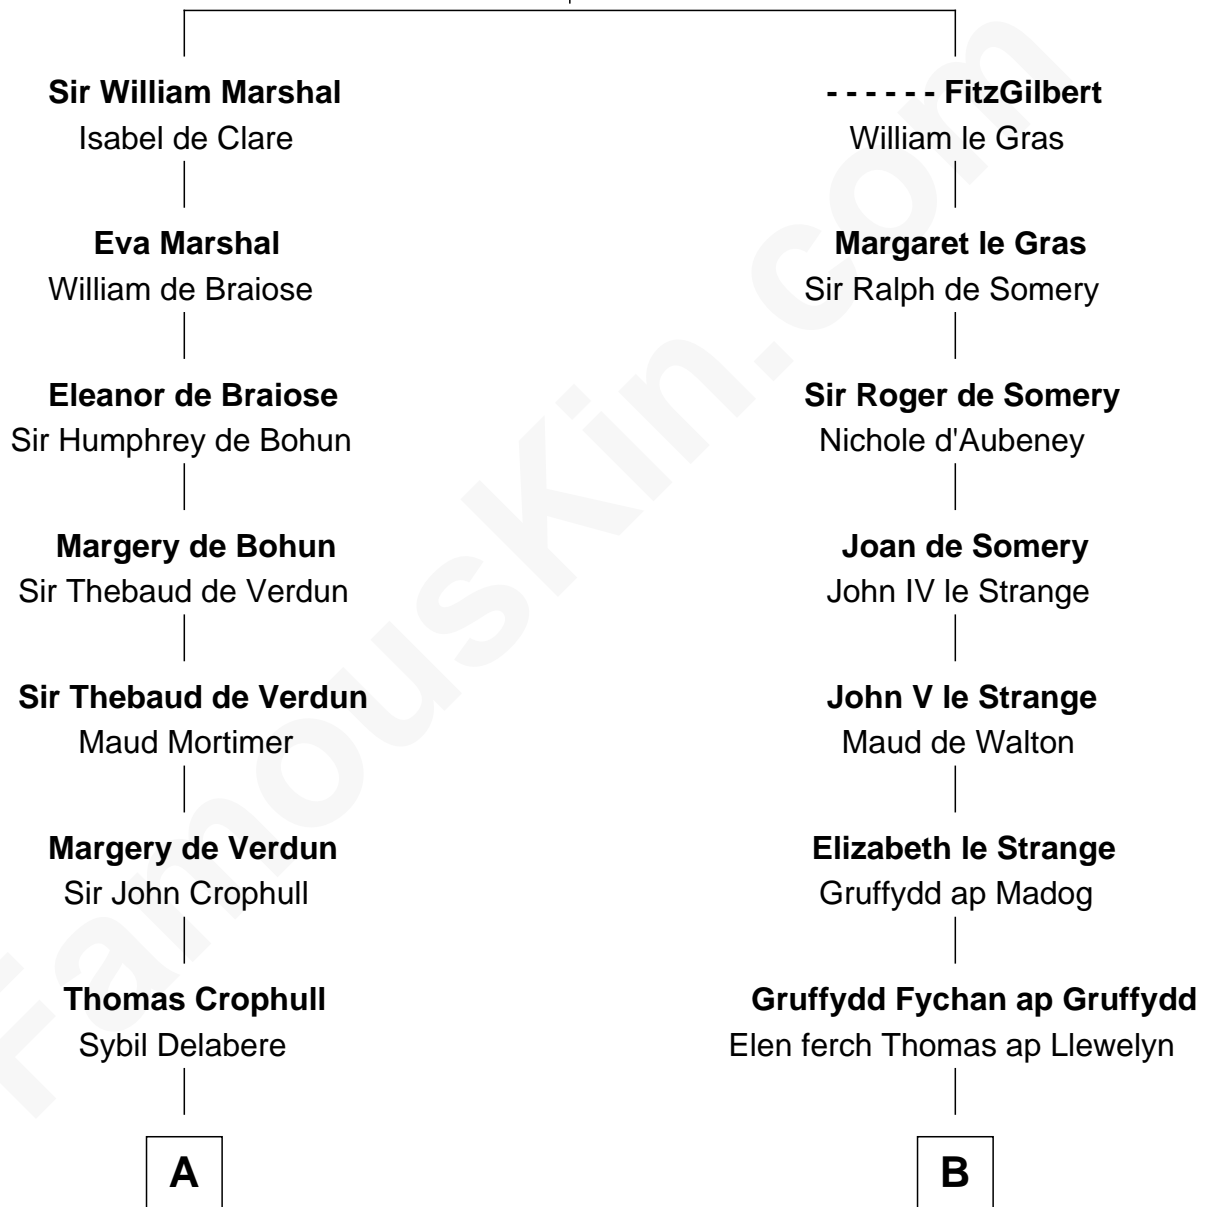

FamousKin.com Relationship Chart of

Catherine Parr

6th Wife of King Henry VIII

11th cousin 10 times removed of

Eliphalet Remington

Founder of Remington Arms Company

John FitzGilbert
Sybilla of Salisbury

C

—
Sarah Wolcott

Robert Welles

—
Sarah Welles

Jonathan Robbins

—
Sarah Robbins

Elisha Kilbourn

—
Elizabeth Kilbourn

Eliphalet Remington