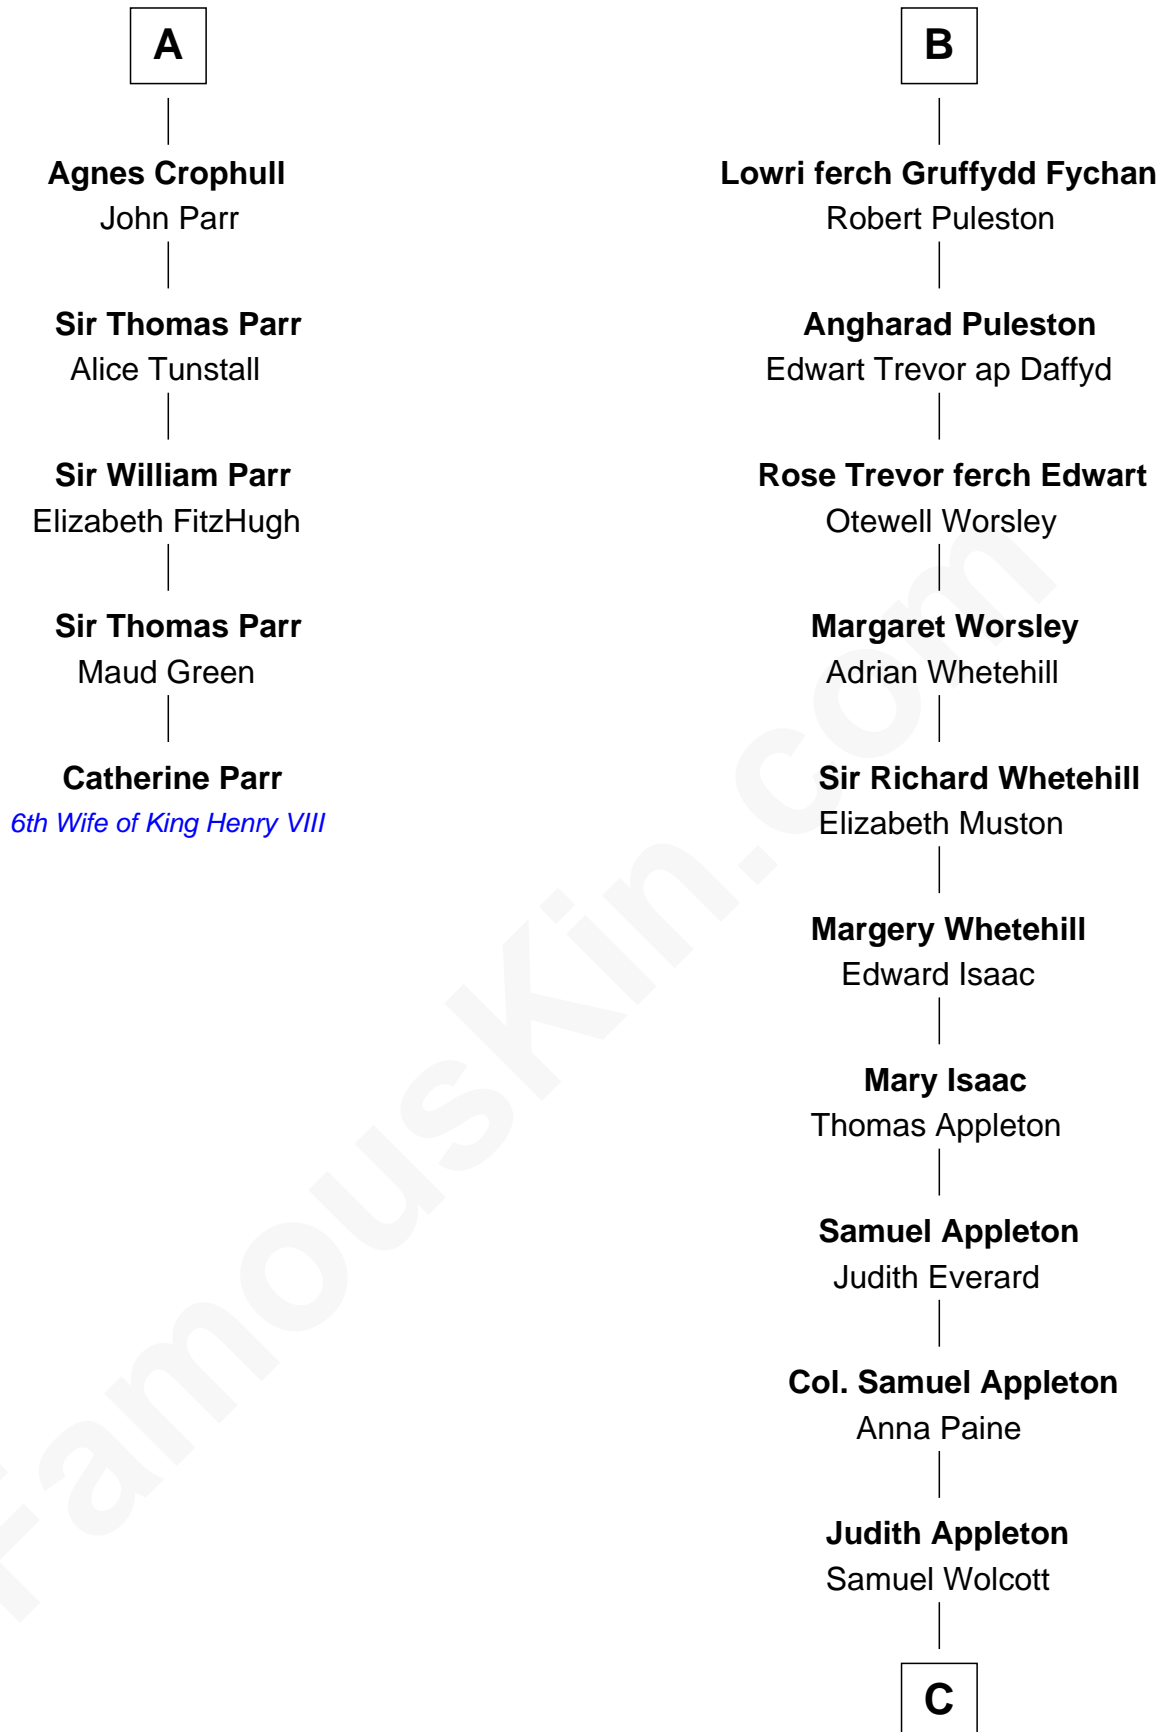

FamousKin.com Relationship Chart of

Catherine Parr

6th Wife of King Henry VIII

11th cousin 10 times removed of

Eliphalet Remington

Founder of Remington Arms Company

John FitzGilbert
Sybilla of Salisbury

C

—
Sarah Wolcott

Robert Welles

—
Sarah Welles

Jonathan Robbins

—
Sarah Robbins

Elisha Kilbourn

—
Elizabeth Kilbourn

Eliphalet Remington