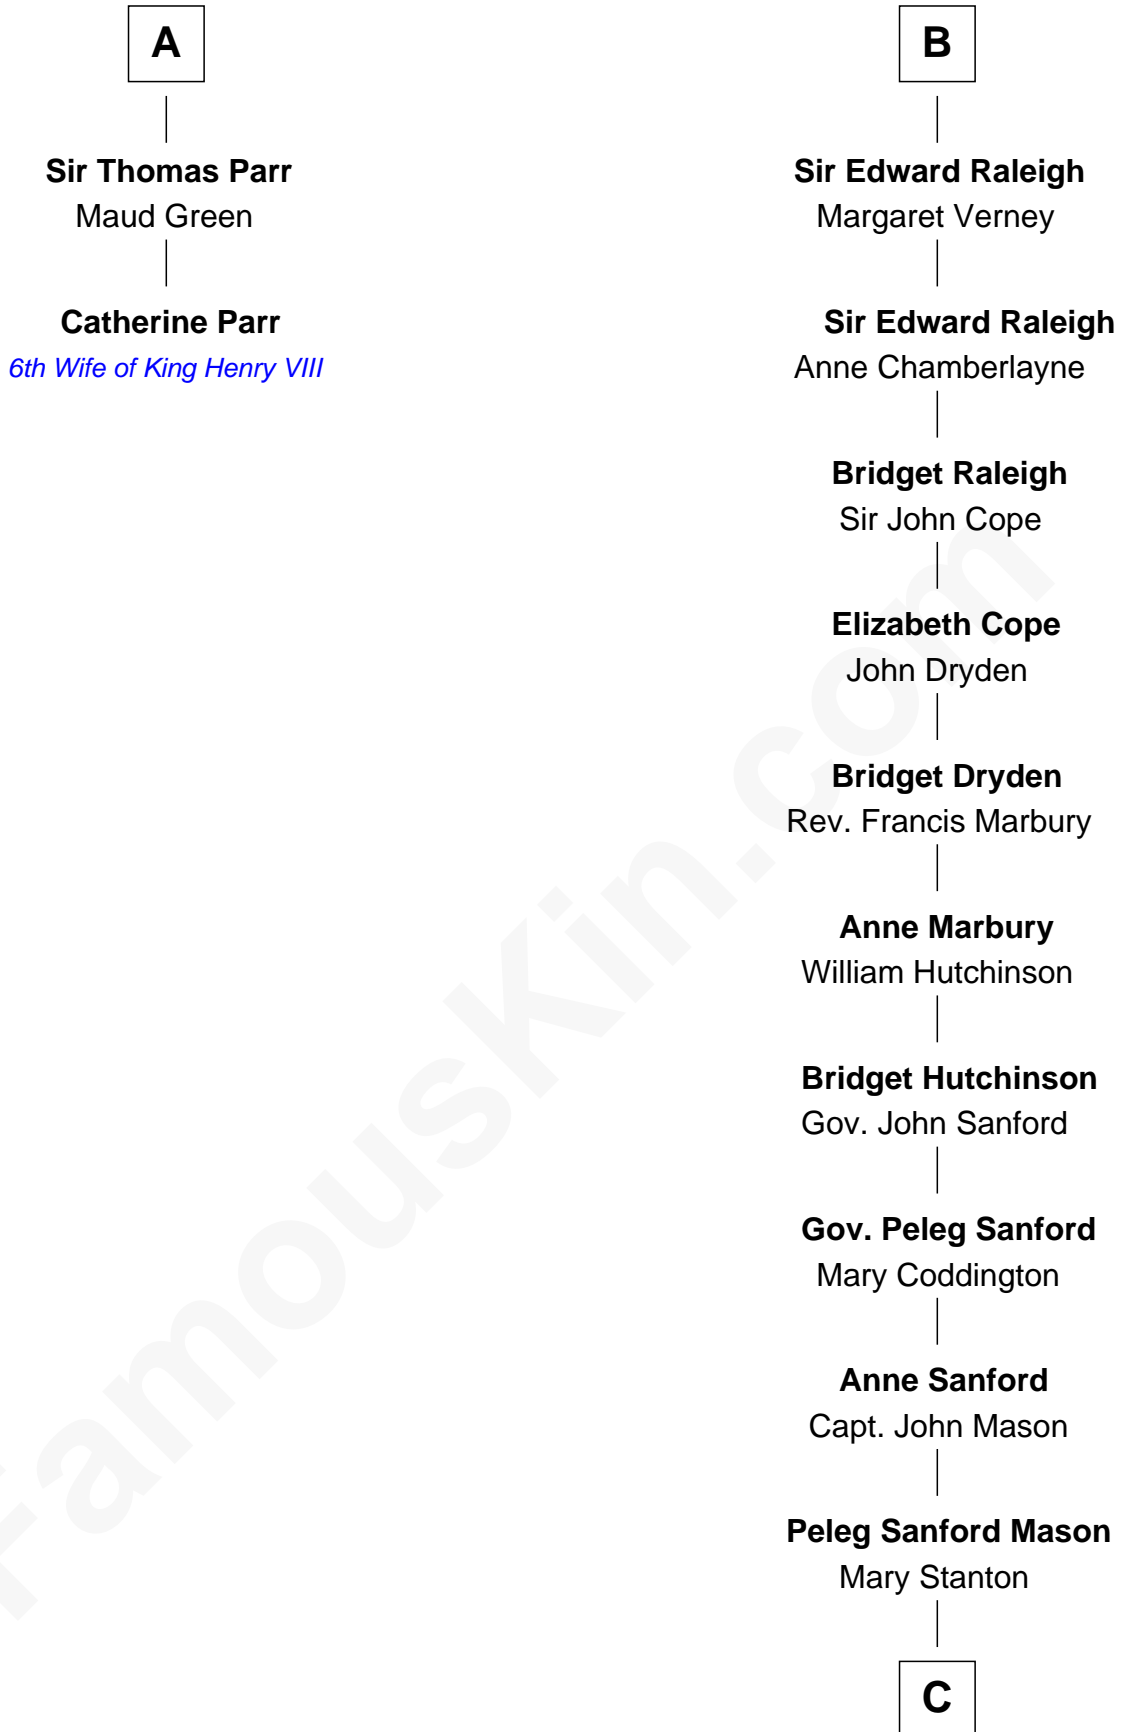

## Relationship Chart of

**Catherine Parr**

*6th Wife of King Henry VIII*

8th cousin 11 times removed of

**Lucretia (Rudolph) Garfield**

*First Lady of President James Garfield*

**C**

**Elijah Mason**  
Lucretia Greene

**Arabella Greene Mason**  
Zebulon Rudolph

**Lucretia (Rudolph) Garfield**  
*First Lady of James Garfield*

FamousKin.com