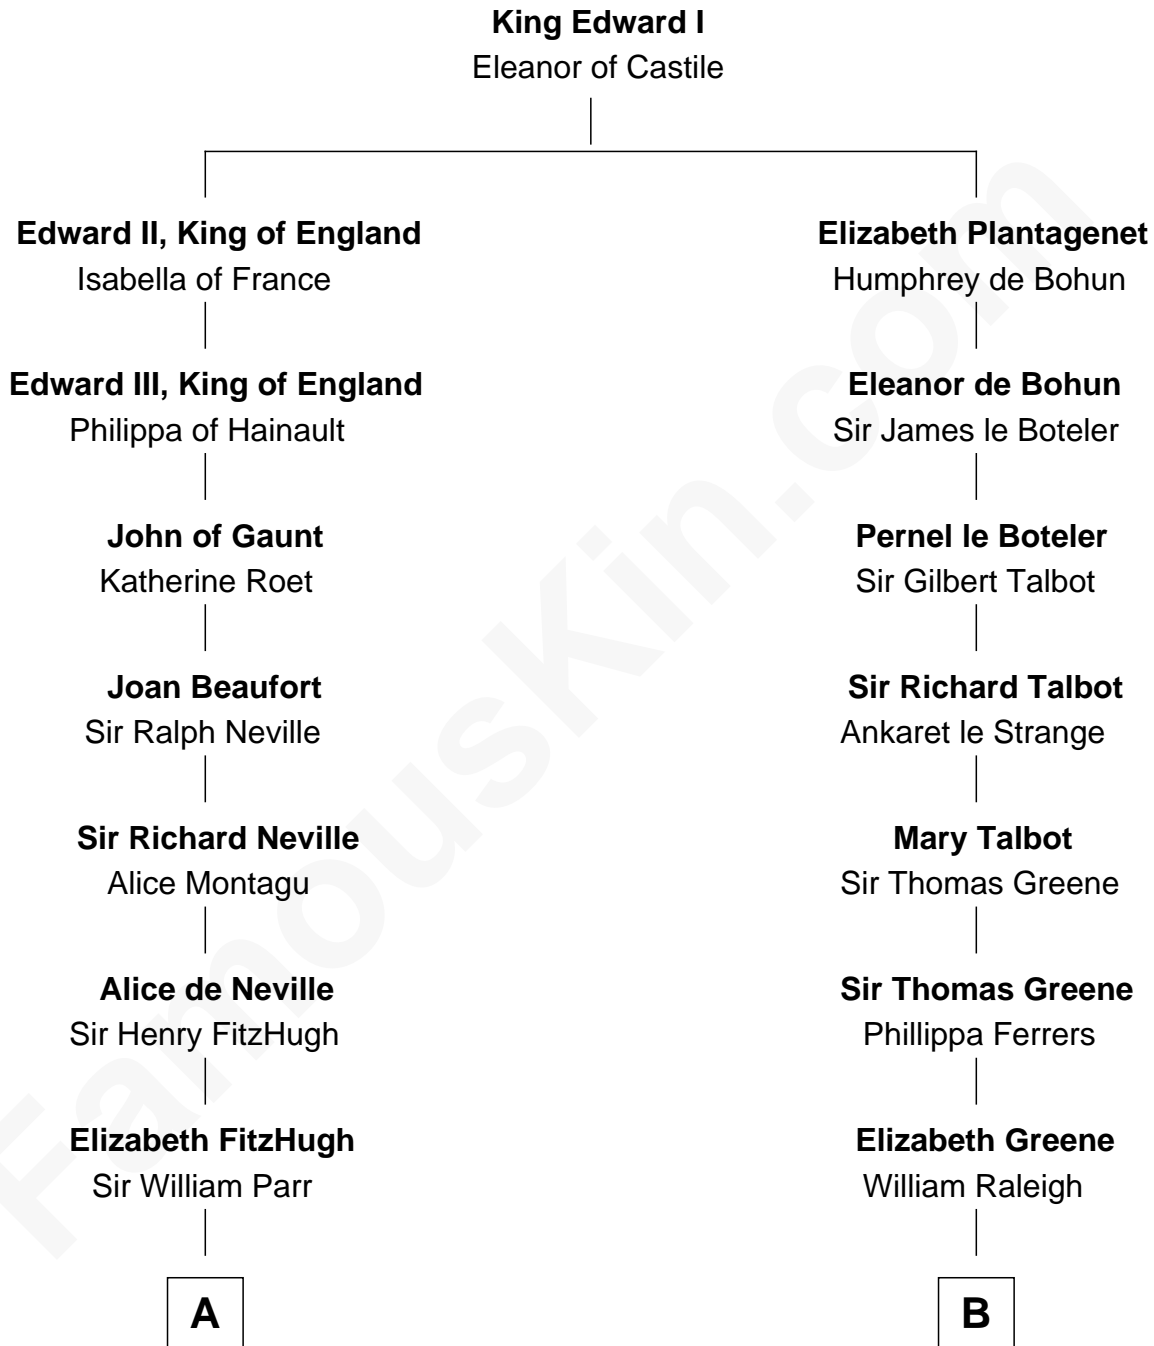

## Relationship Chart of

**Catherine Parr**

*6th Wife of King Henry VIII*

8th cousin 11 times removed of

**Lucretia (Rudolph) Garfield**

*First Lady of President James Garfield*

**C**

**Elijah Mason**  
Lucretia Greene

**Arabella Greene Mason**  
Zebulon Rudolph

**Lucretia (Rudolph) Garfield**  
*First Lady of James Garfield*

FamousKin.com