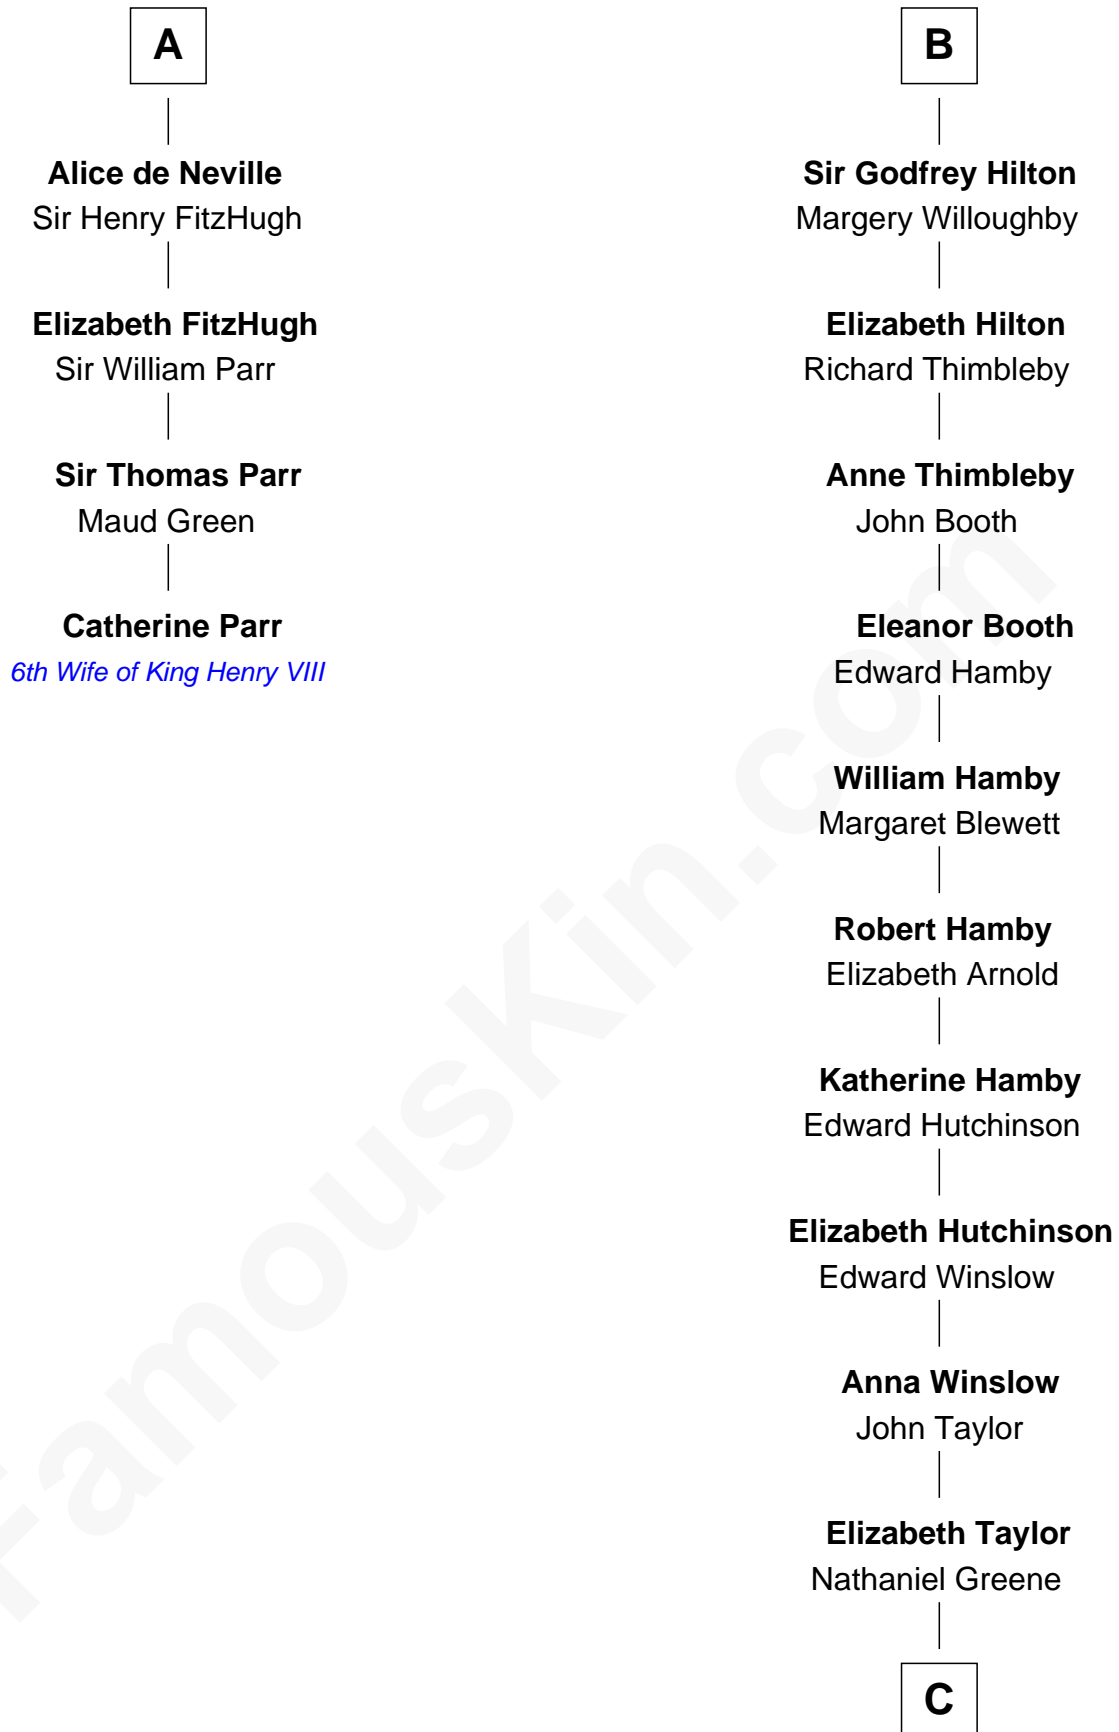

FamousKin.com

Relationship Chart of

Catherine Parr

6th Wife of King Henry VIII

10th cousin 10 times removed of

Lucretia (Rudolph) Garfield

First Lady of President James Garfield

C

John Greene

Azubah Ward

Lucretia Greene

Elijah Mason

Arabella Greene Mason

Zebulon Rudolph

Lucretia (Rudolph) Garfield

First Lady of James Garfield