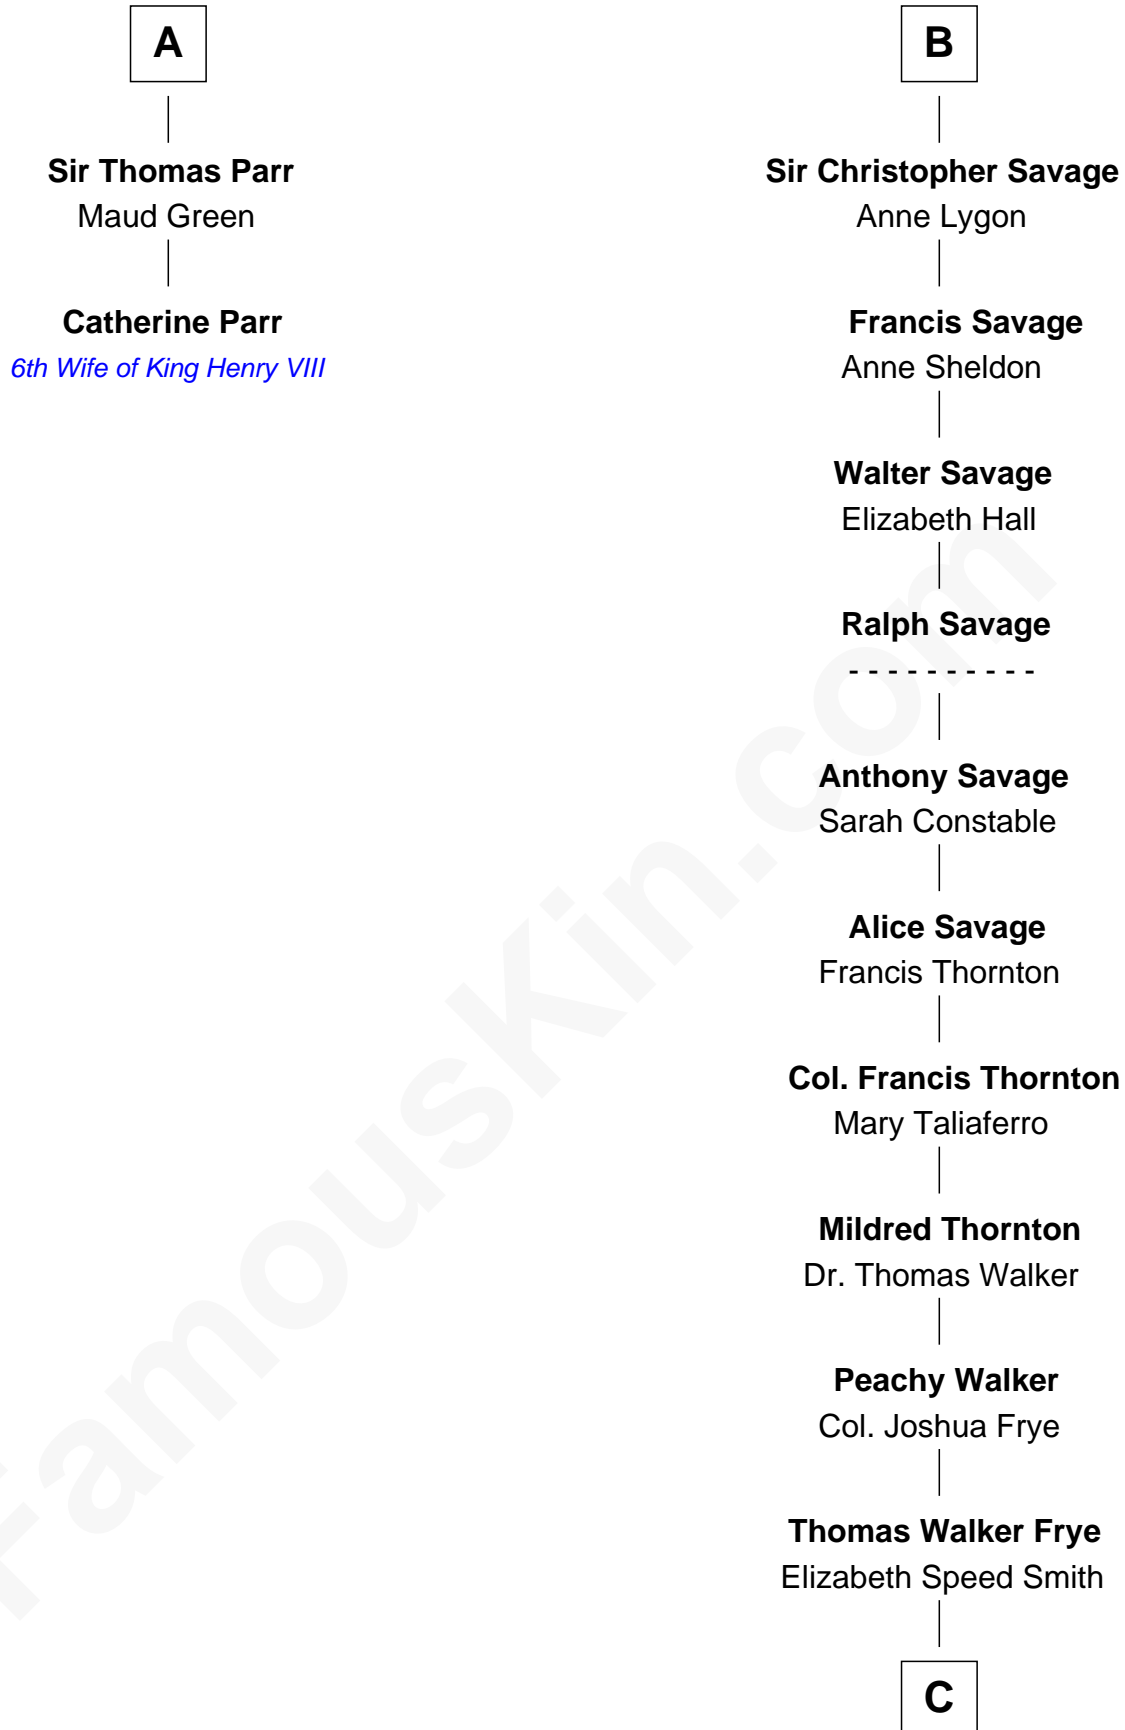

FamousKin.com Relationship Chart of

Catherine Parr

6th Wife of King Henry VIII

8th cousin 12 times removed of

Adlai Stevenson II

31st Governor of Illinois

C

Mary Peachy Frye
Rev. Lewis Warner Green

Letitia Green
Adlai Ewing Stevenson

Lewis Green Stevenson
Helen Louise Davis

Adlai Stevenson II
31st Governor of Illinois

FamousKin.com