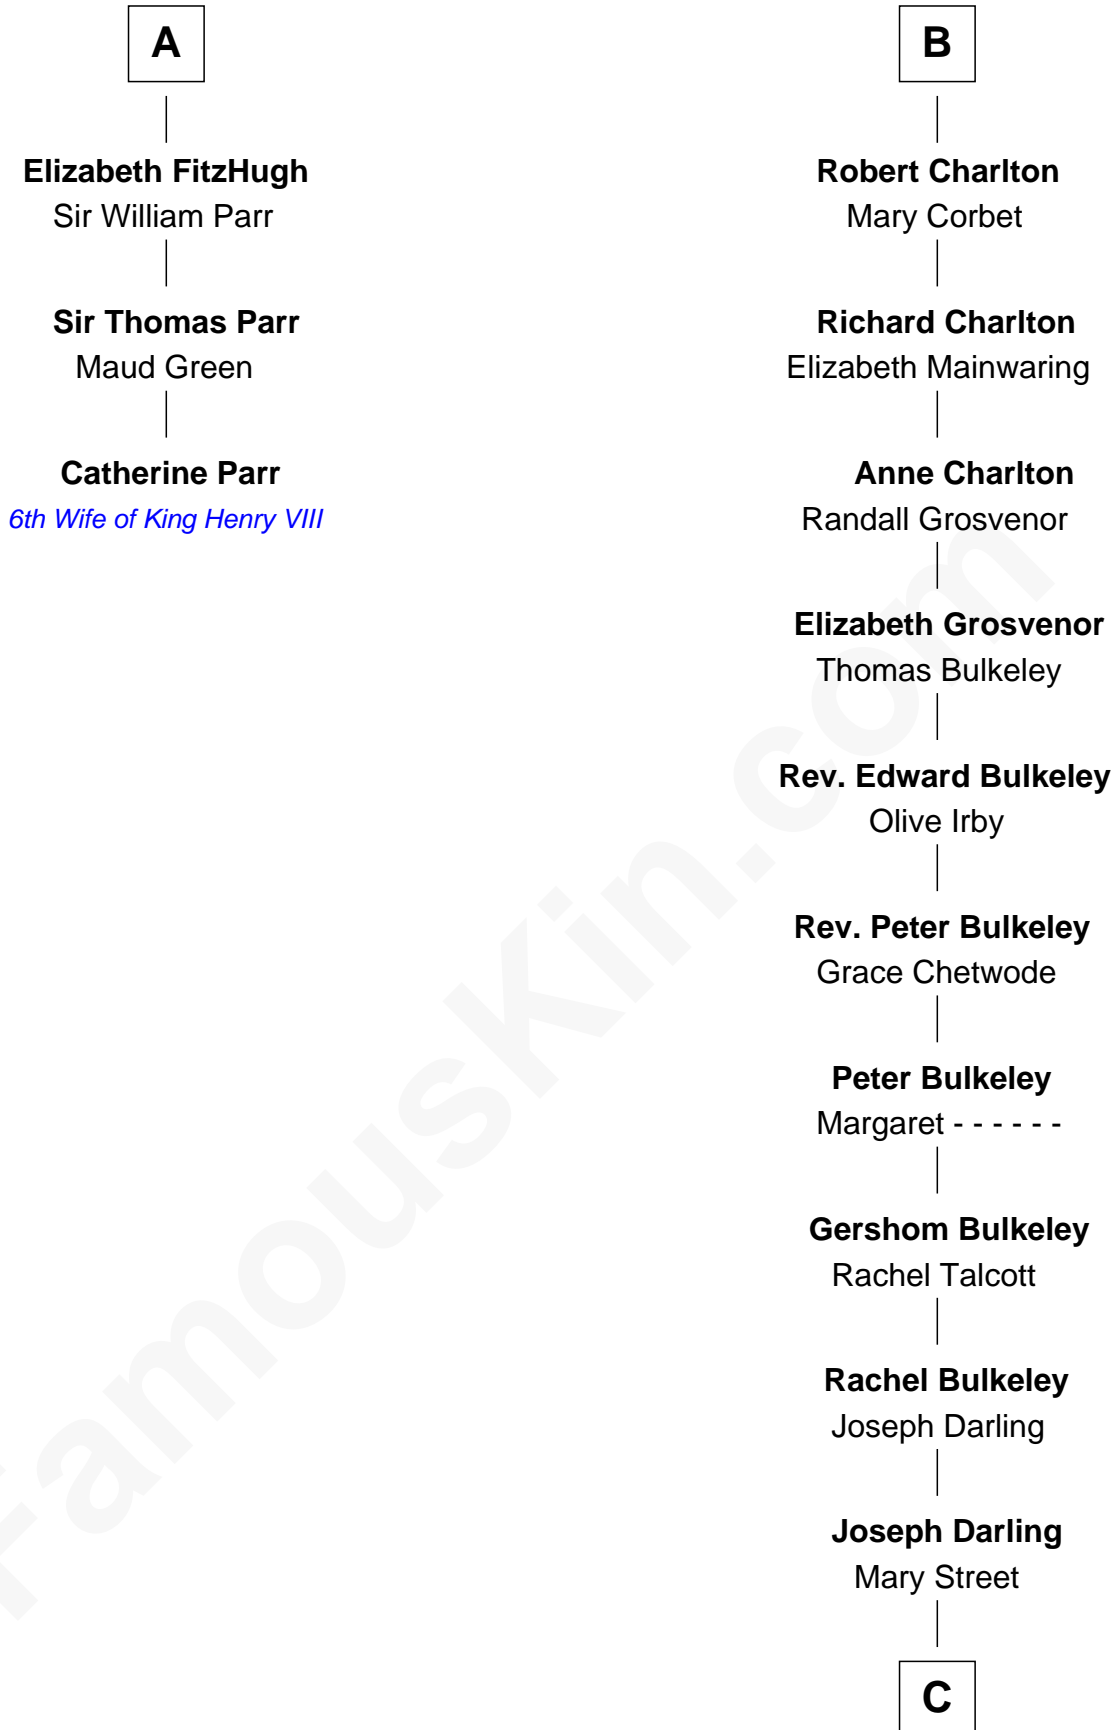

FamousKin.com Relationship Chart of

Catherine Parr

6th Wife of King Henry VIII

9th cousin 12 times removed of

Norman Rockwell

American Artist

Alan la Zouche

Ellen de Quincy

Anne Mary Hill

Norman Rockwell

American Artist