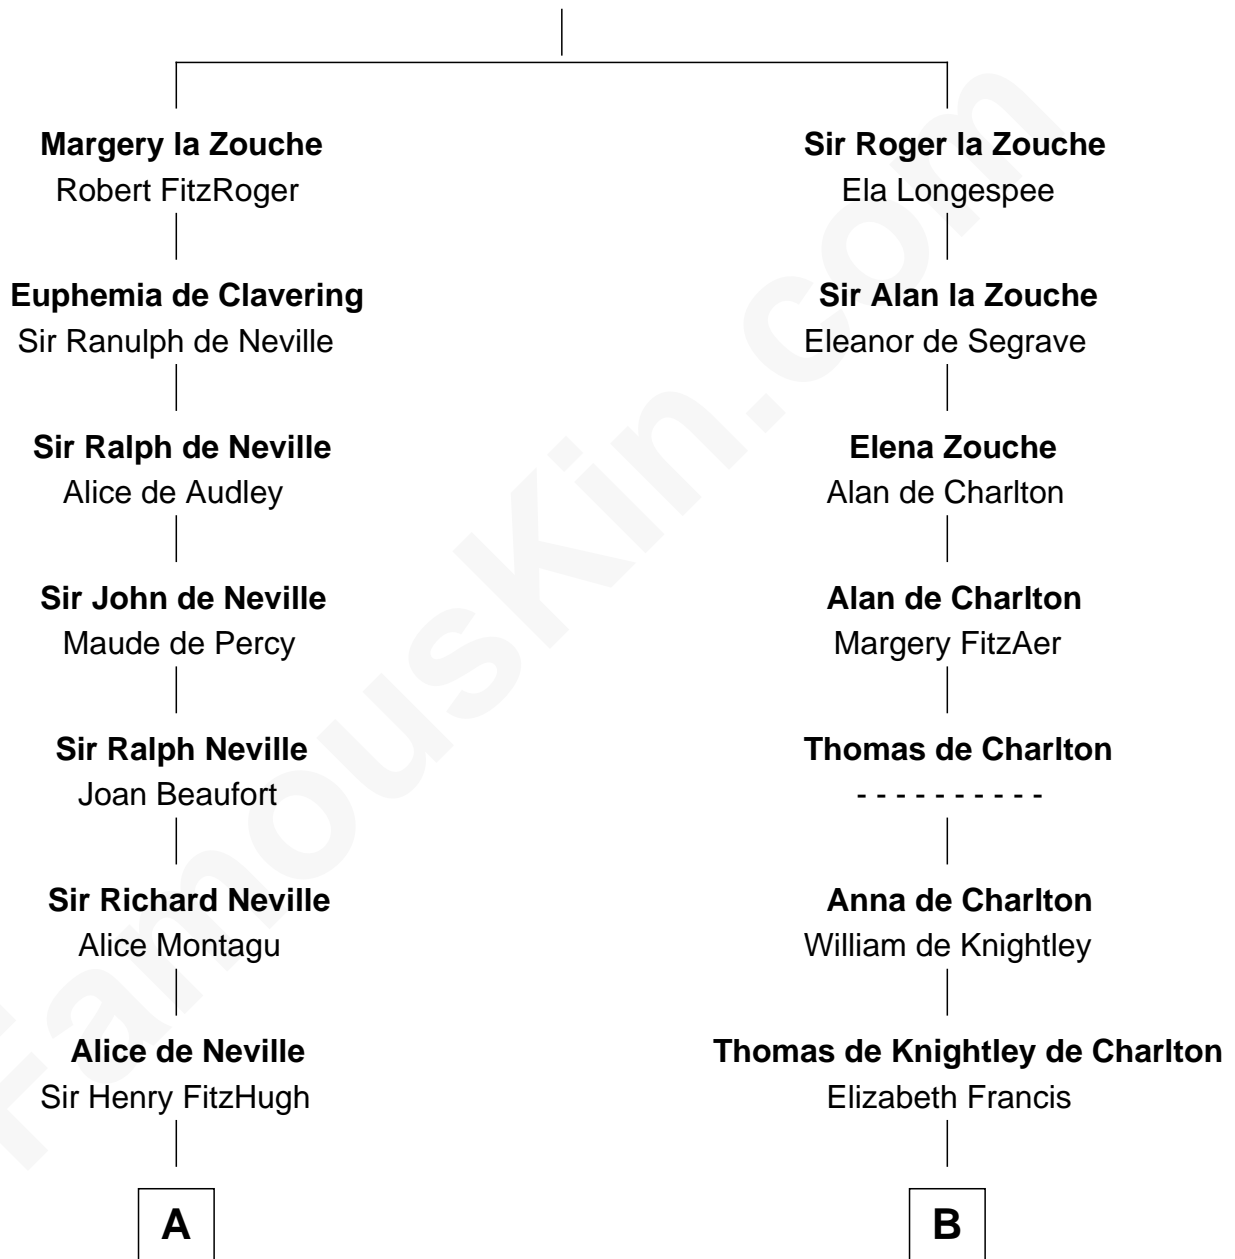

FamousKin.com Relationship Chart of

Catherine Parr

6th Wife of King Henry VIII

9th cousin 12 times removed of

Norman Rockwell

American Artist

Alan la Zouche

Ellen de Quincy

Anne Mary Hill

Norman Rockwell

American Artist