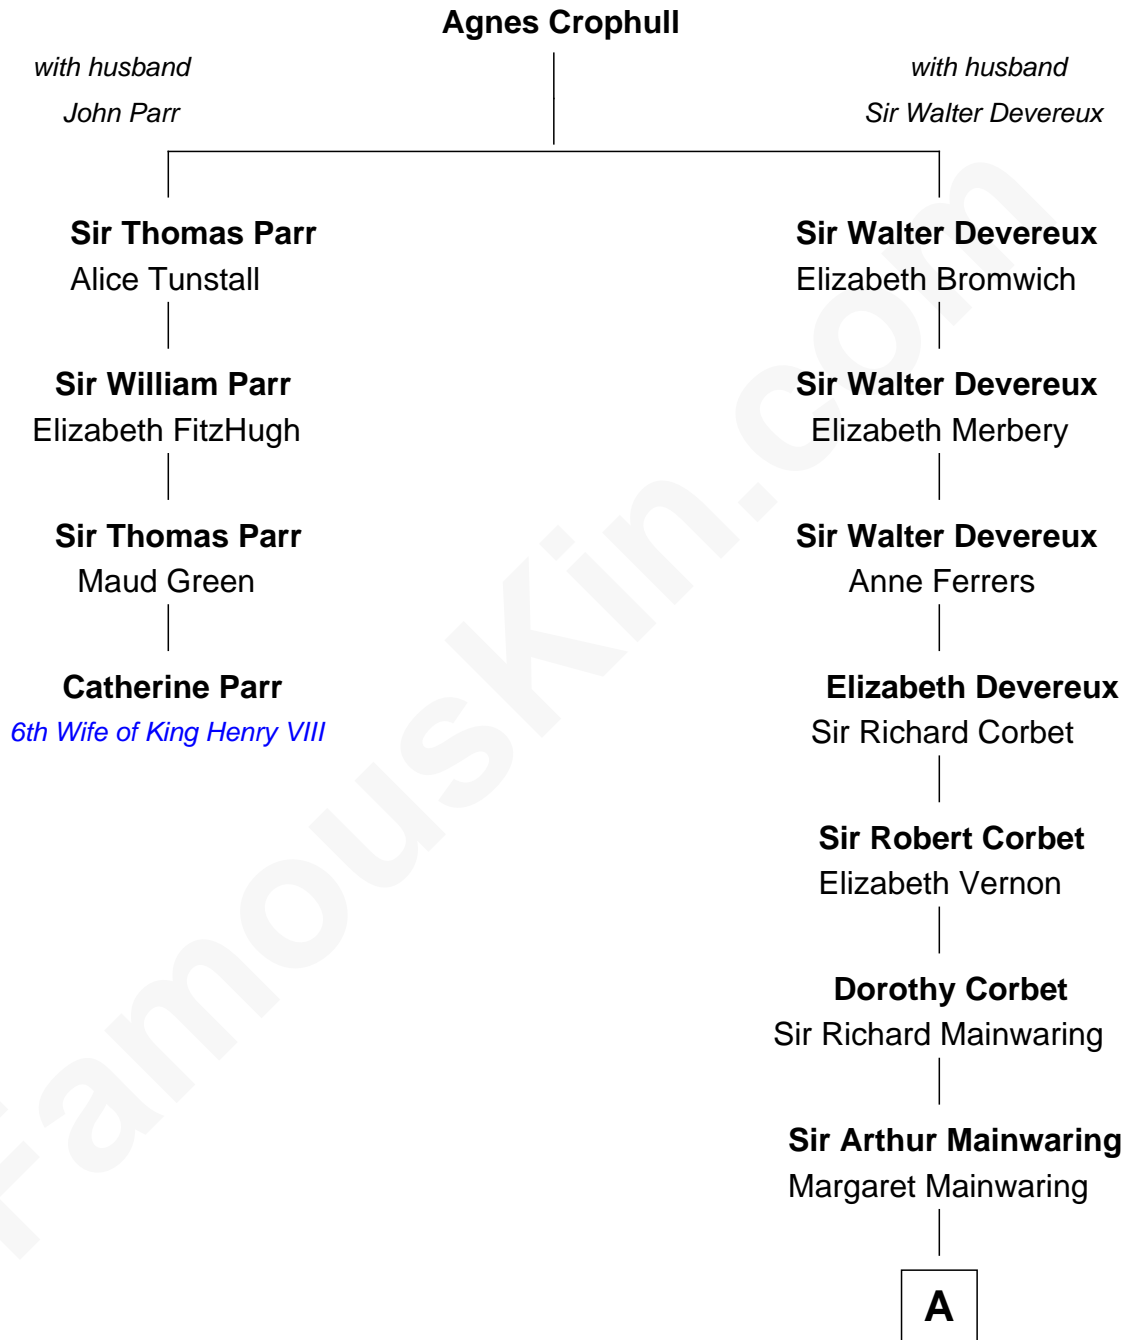

# FamousKin.com Relationship Chart of

**Catherine Parr**

*6th Wife of King Henry VIII*

3rd cousin 18 times removed of

**Richard Gere**

*Movie Actor*

**A**

**Mary Mainwaring**

Richard Cotton

**Frances Cotton**

George Abell

**Robert Abell**

Joanna -----

**Caleb Abell**

Margaret Post

**Mary Abell**

Richard Douglas

**William Douglas**

Sarah Denison

**William Douglas**

Mary Lucas

**Margaret Douglas**

Joseph Tinker

**Martha Tinker**